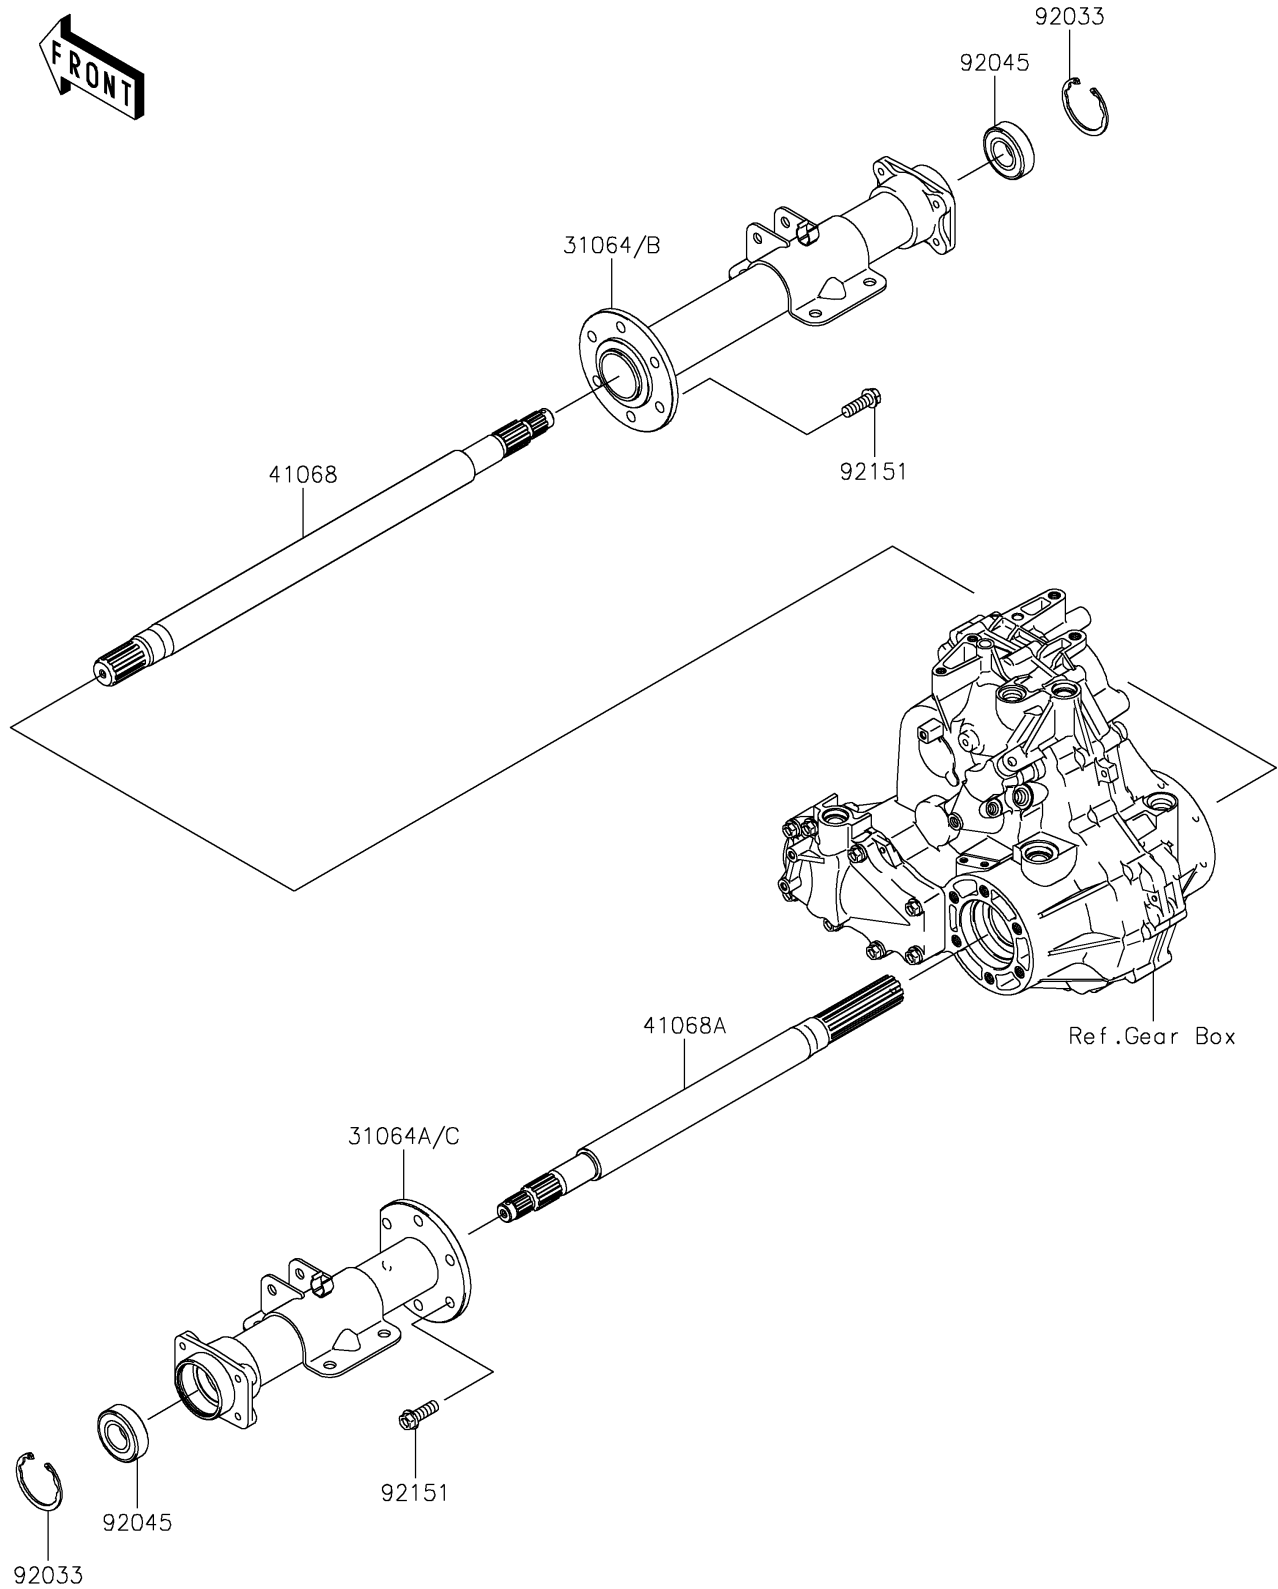

2020 MULE SX™ 4x4 FI

PARTS DIAGRAM

Rear Axle

E3133

2020 MULE SX™ 4x4 FI

PARTS LIST

Rear Axle

ITEM NAME

PART NUMBER

QUANTITY
