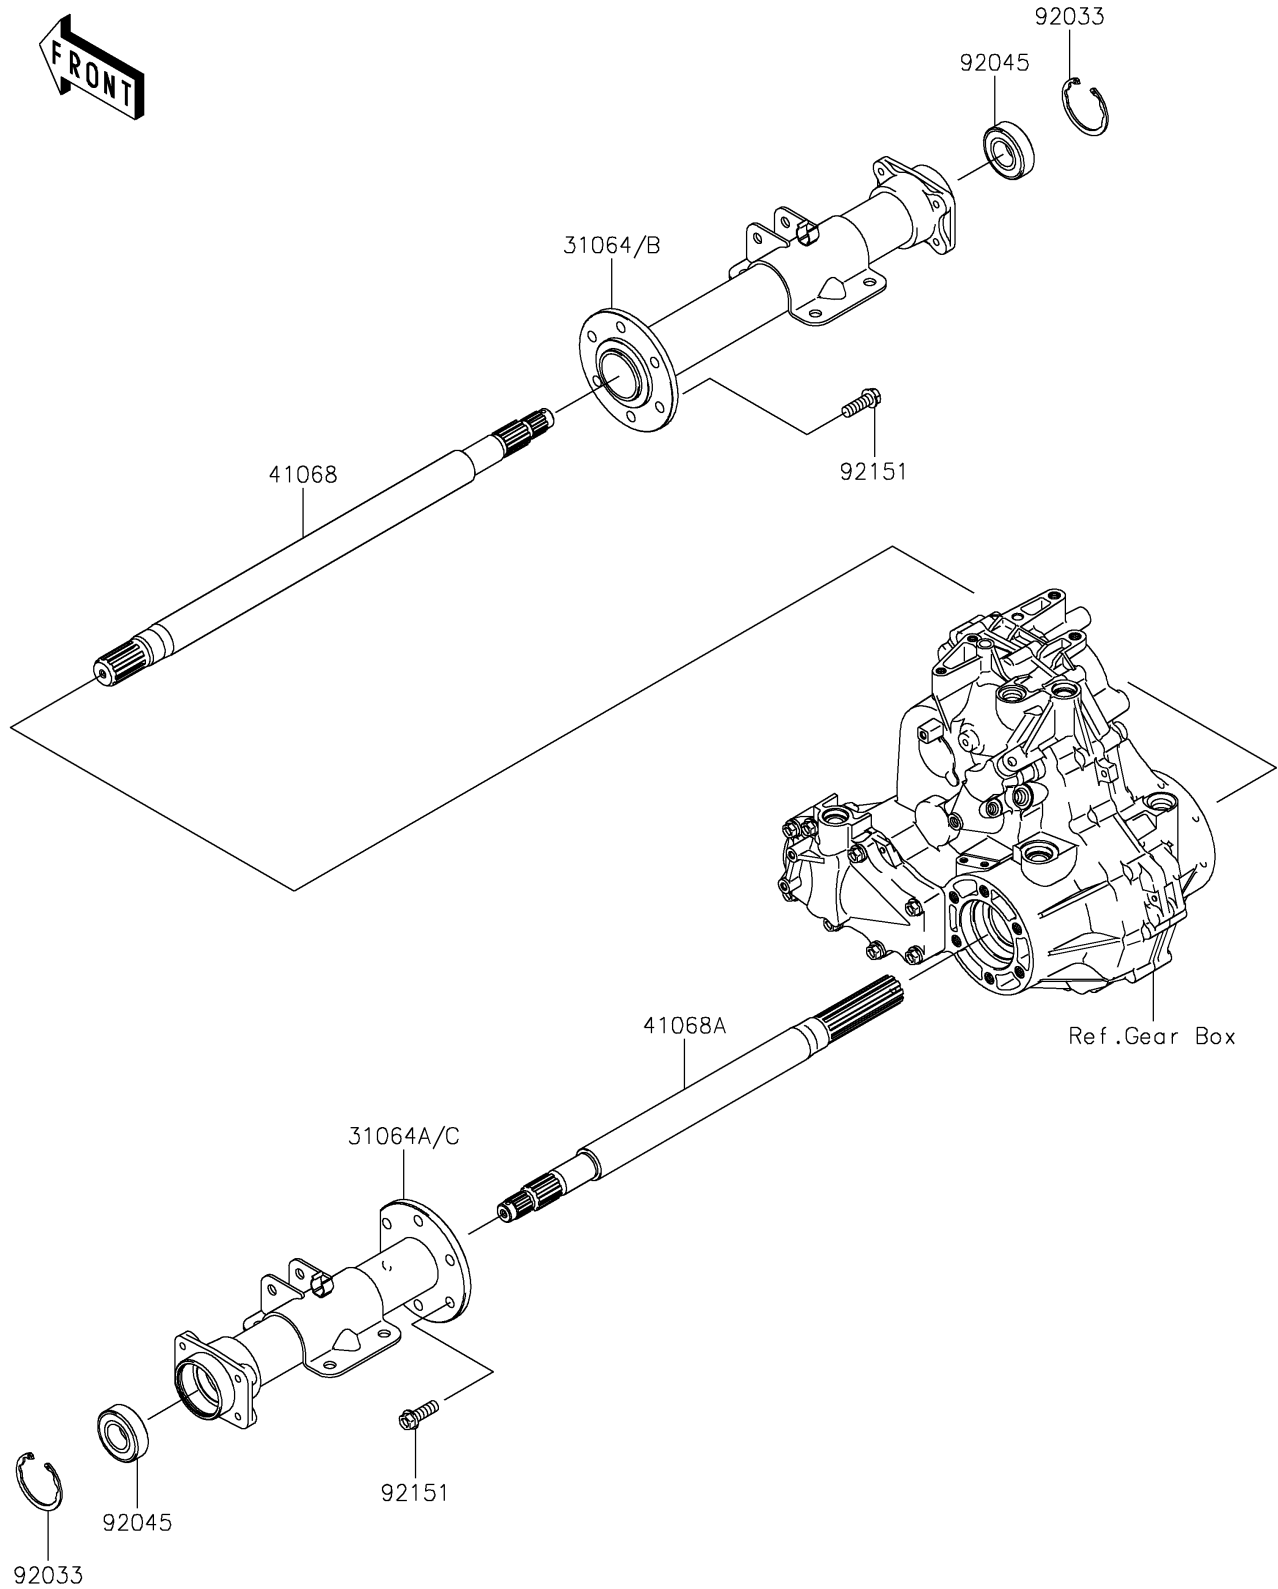

2019 MULE SX™ 4x4 FI

PARTS DIAGRAM

Rear Axle

E3133

2019 MULE SX™ 4x4 FI

PARTS LIST

Rear Axle

ITEM NAME

PART NUMBER

QUANTITY
