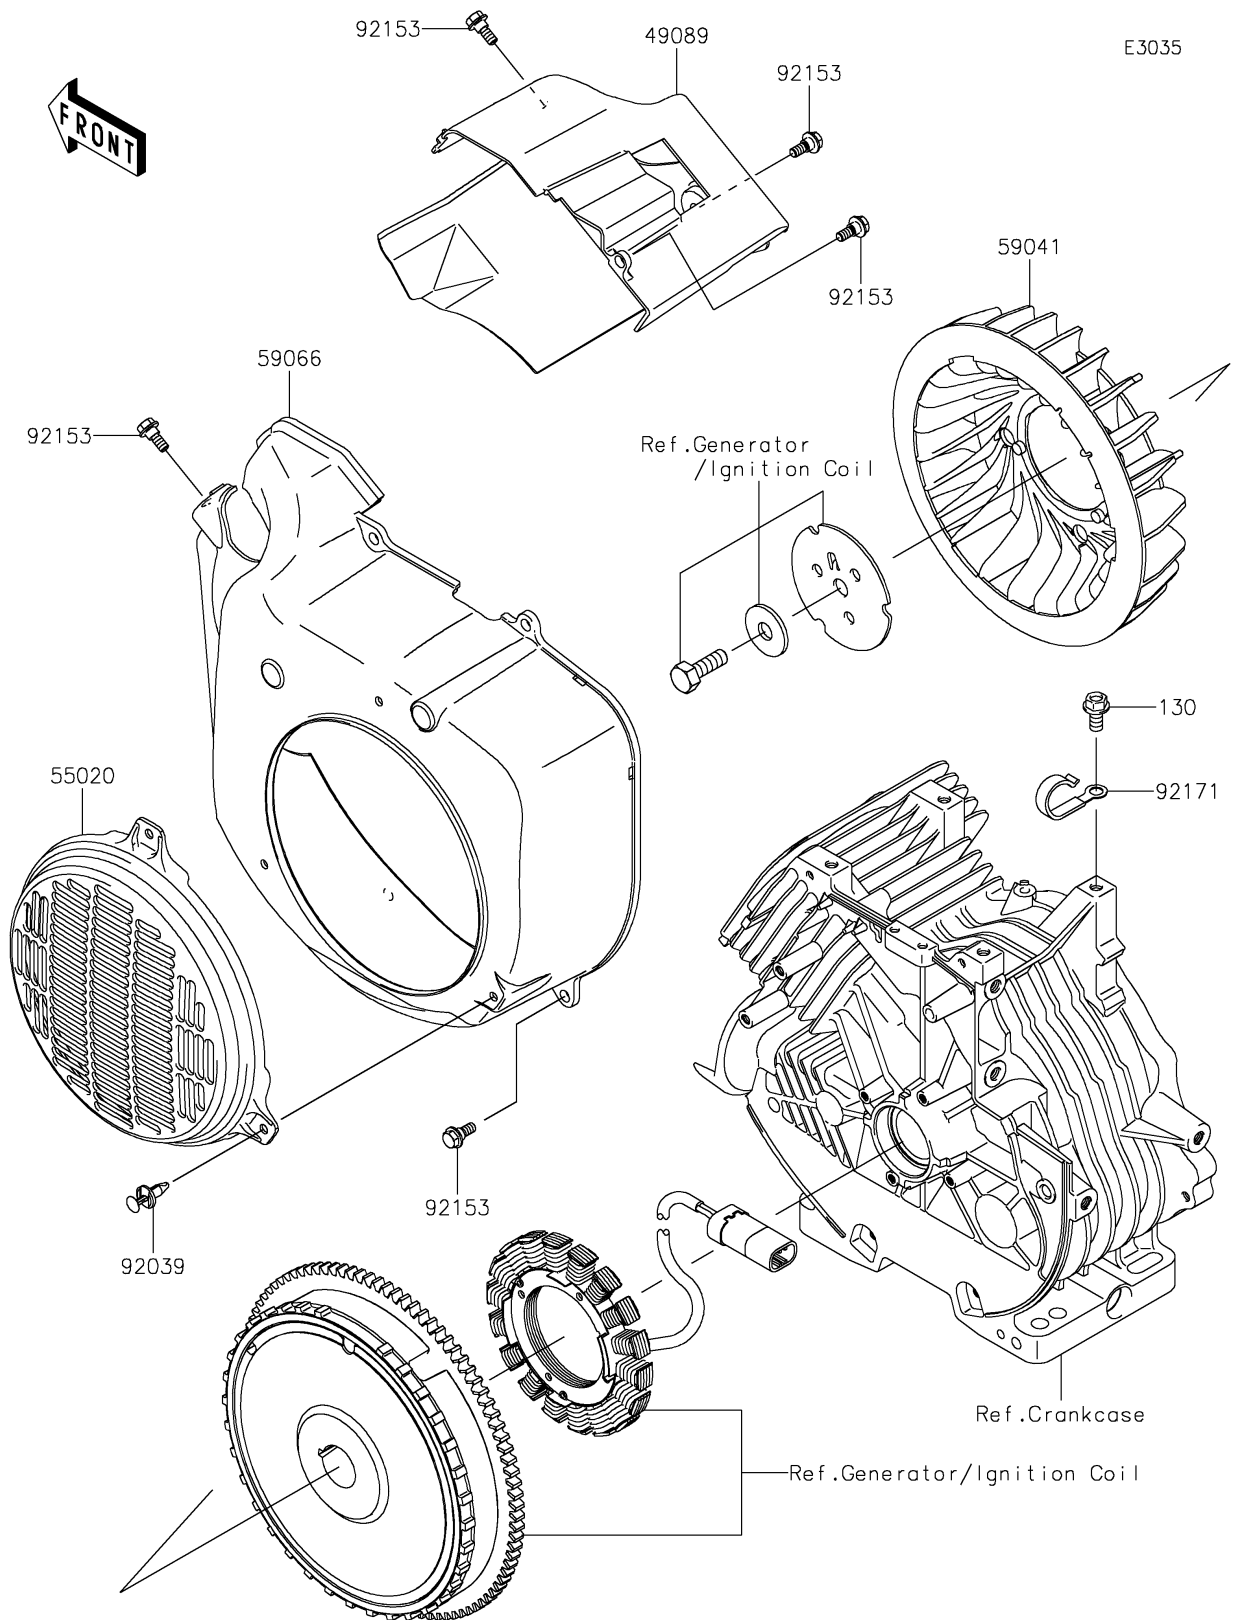

2020 MULE SX™ 4x4 FI

PARTS DIAGRAM

Cooling

2020 MULE SX™ 4x4 FI

PARTS LIST

Cooling

ITEM NAME

PART NUMBER

QUANTITY
