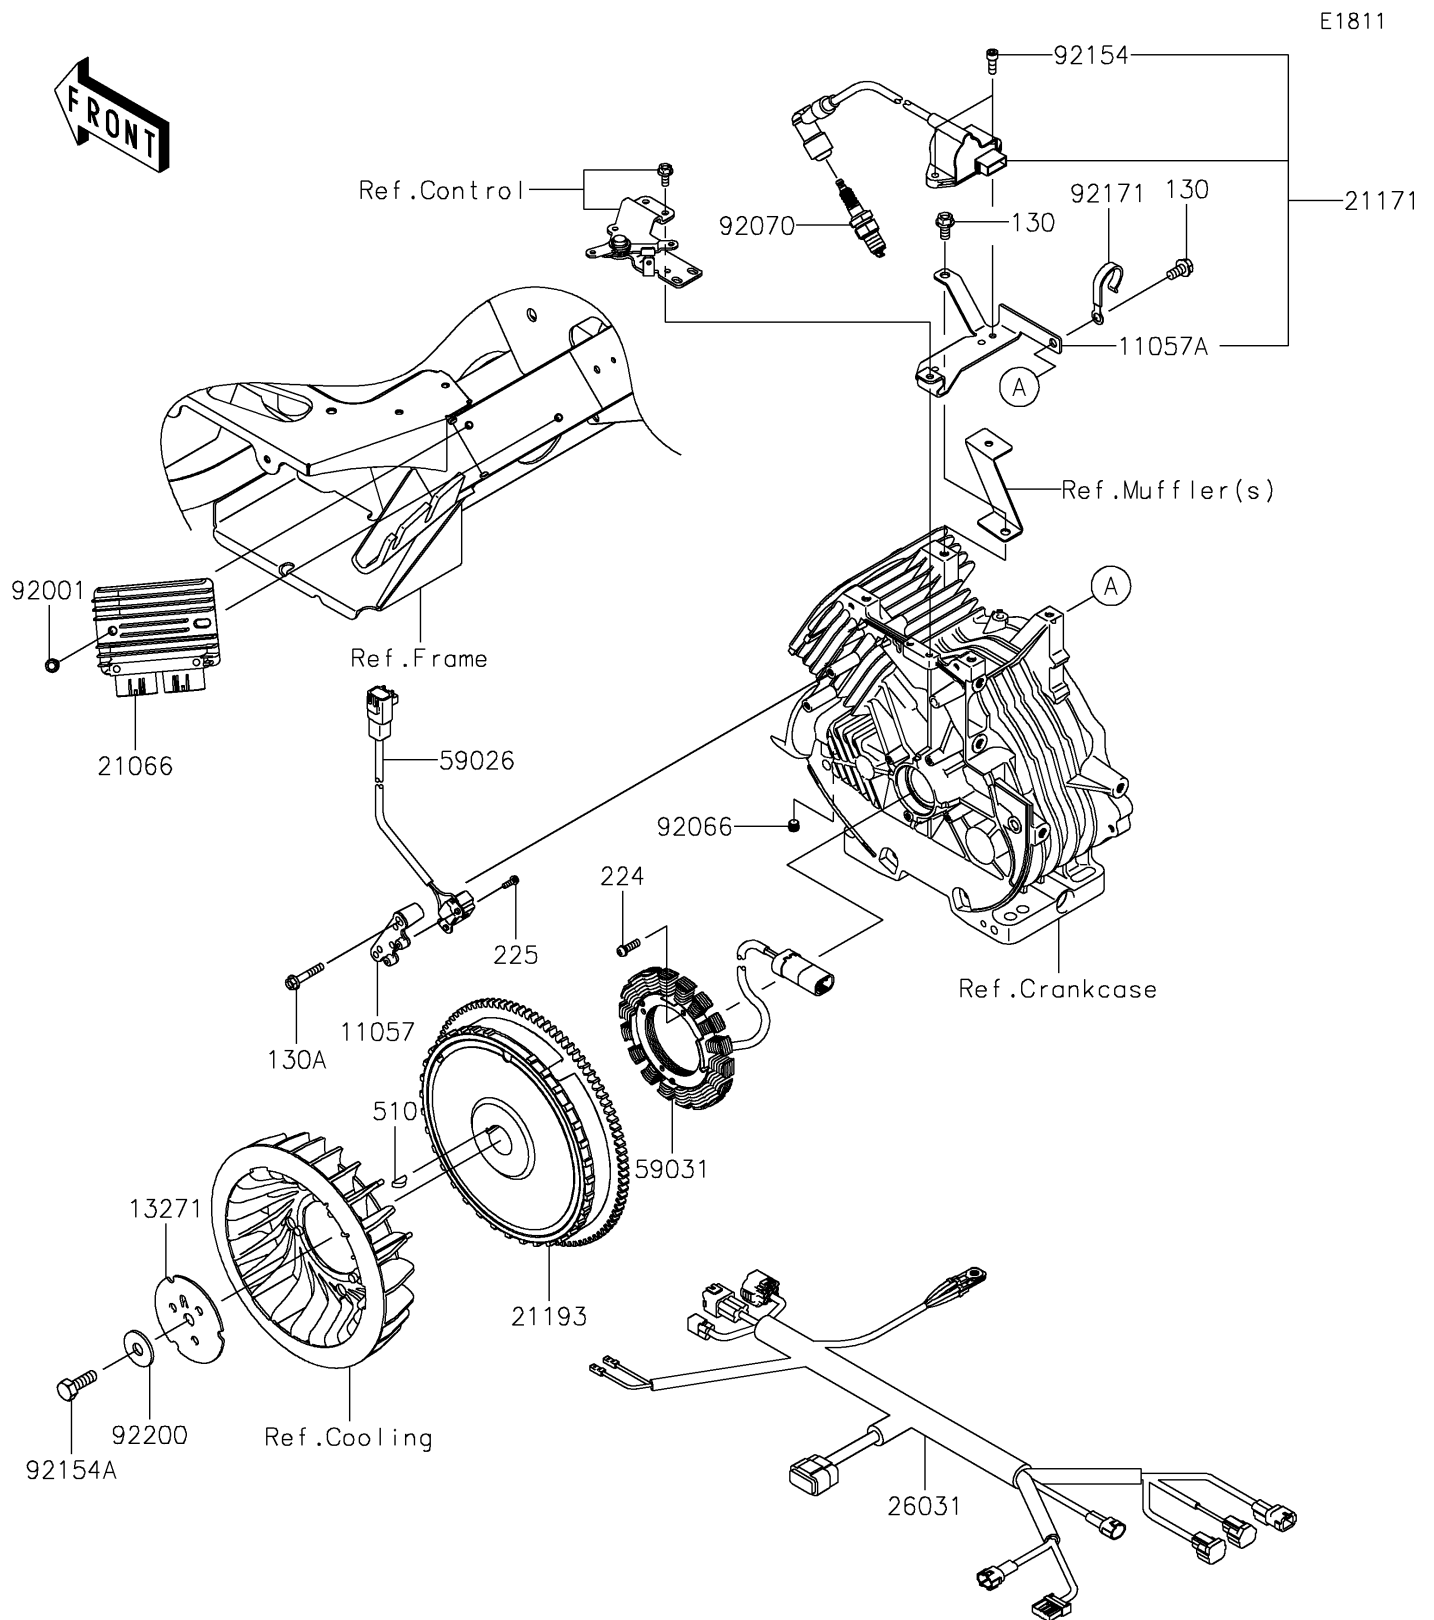

2019 MULE SX™ 4x4 FI

PARTS DIAGRAM

Generator/Ignition Coil

2019 MULE SX™ 4x4 FI

PARTS LIST

Generator/Ignition Coil

ITEM NAME

PART NUMBER

QUANTITY
