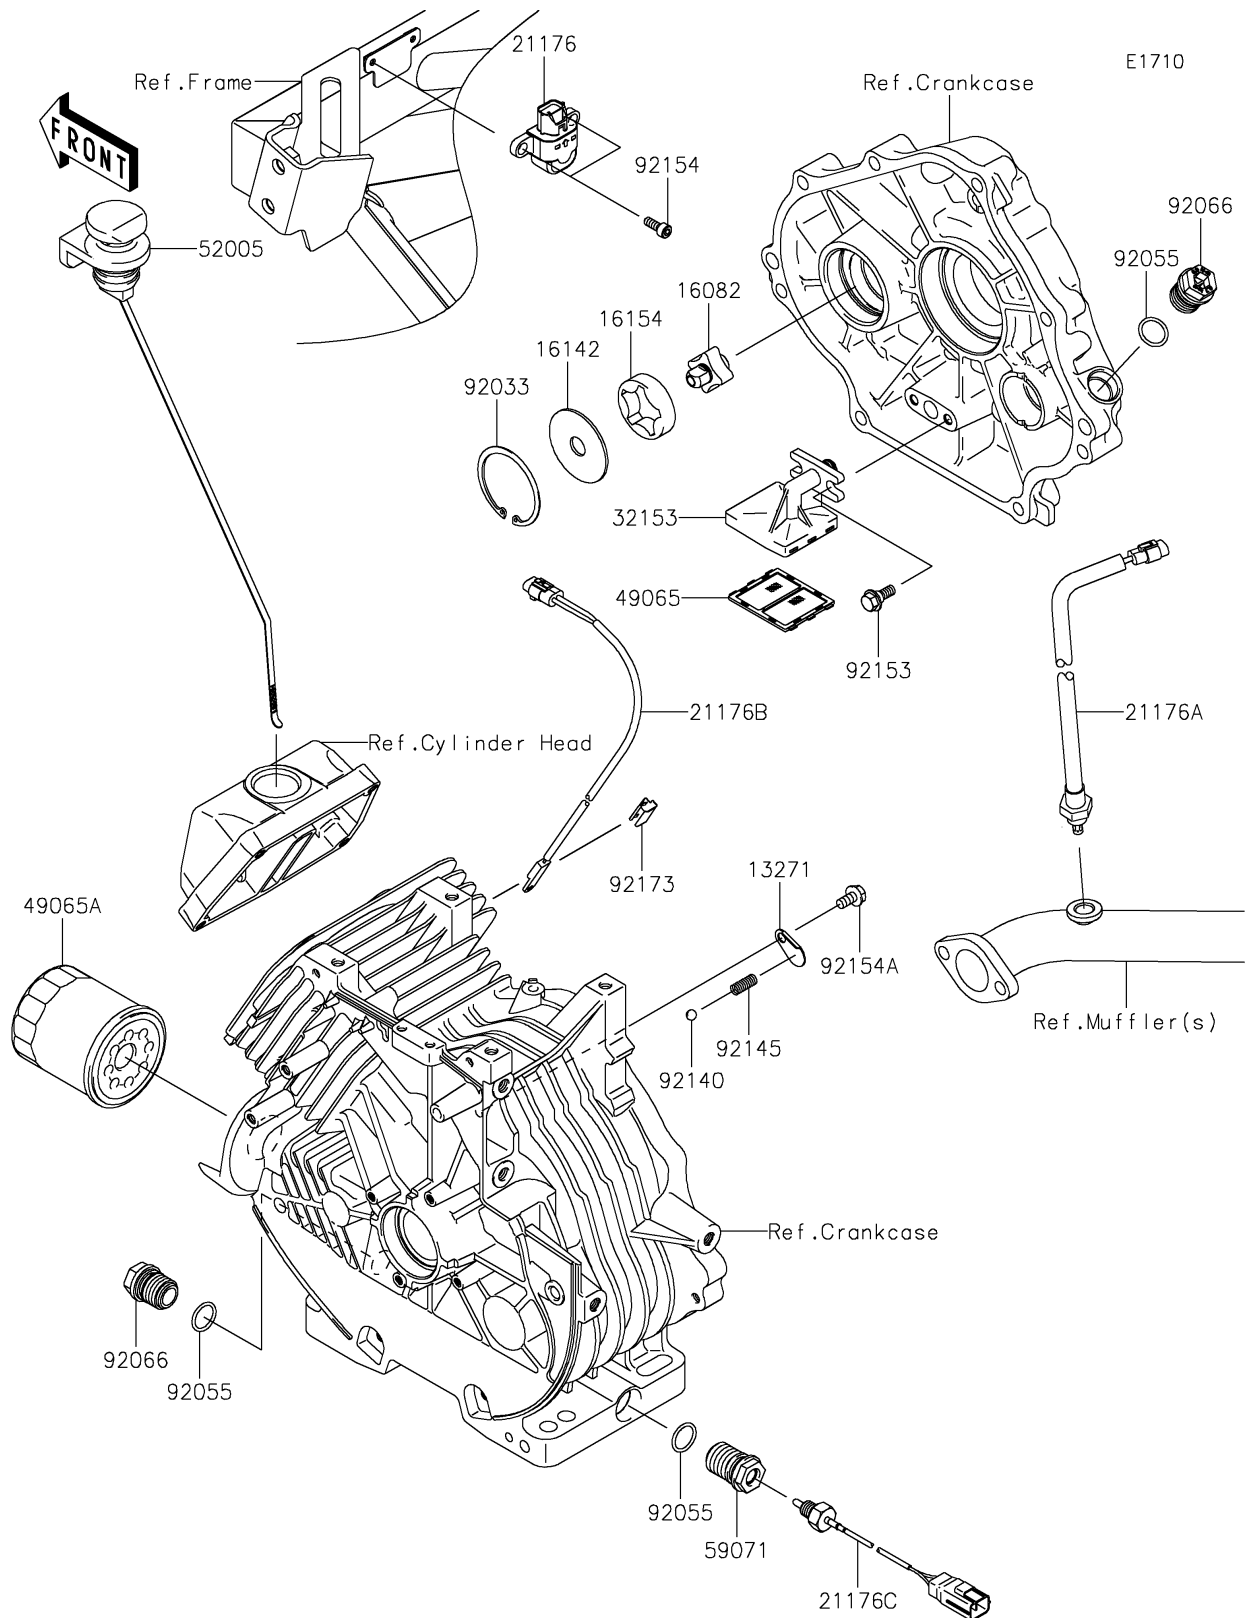

2020 MULE SX™ 4x4 FI

PARTS DIAGRAM

Oil Pump/Oil Filter

2020 MULE SX™ 4x4 FI

PARTS LIST

Oil Pump/Oil Filter

ITEM NAME	PART NUMBER	QUANTITY
-----------	-------------	----------
