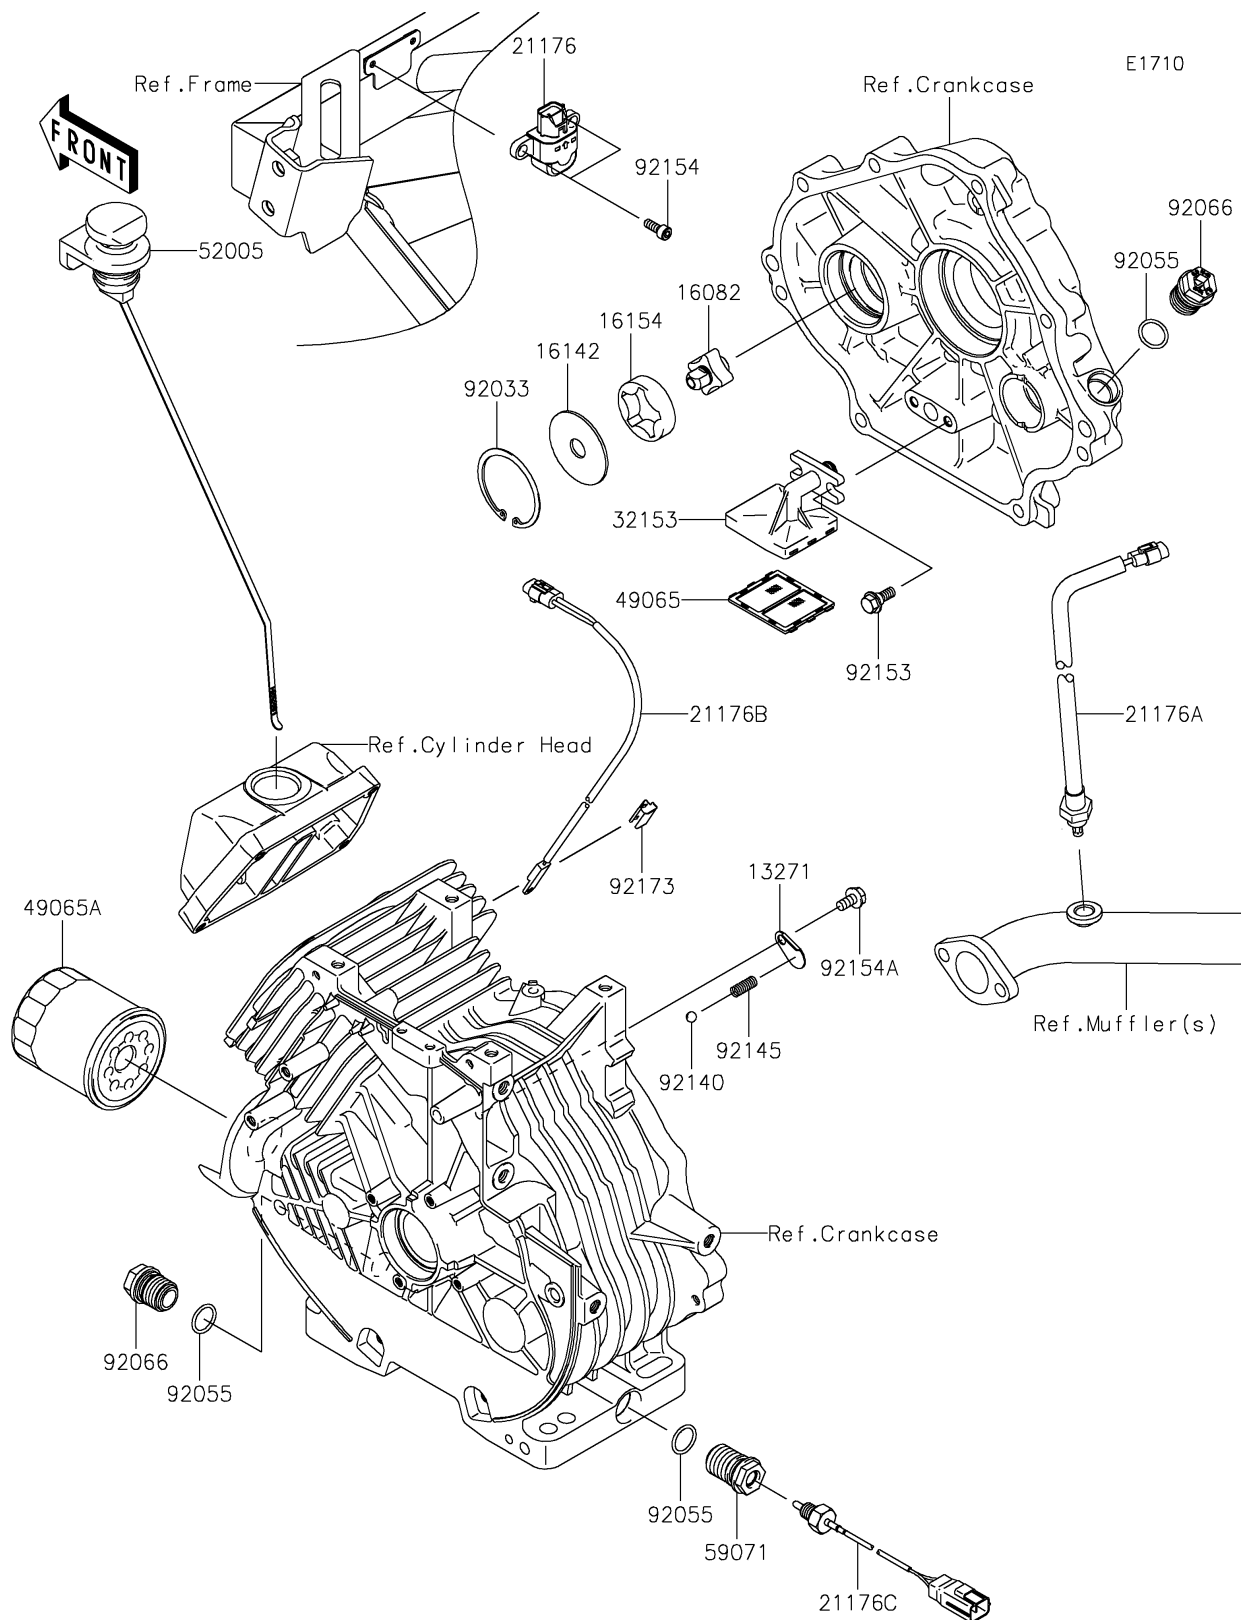

2019 MULE SX™ 4x4 FI

PARTS DIAGRAM

Oil Pump/Oil Filter

Kawasaki

Let the Good Times Roll®

2019 MULE SX™ 4x4 FI

PARTS LIST

Oil Pump/Oil Filter

ITEM NAME	PART NUMBER	QUANTITY
-----------	-------------	----------
