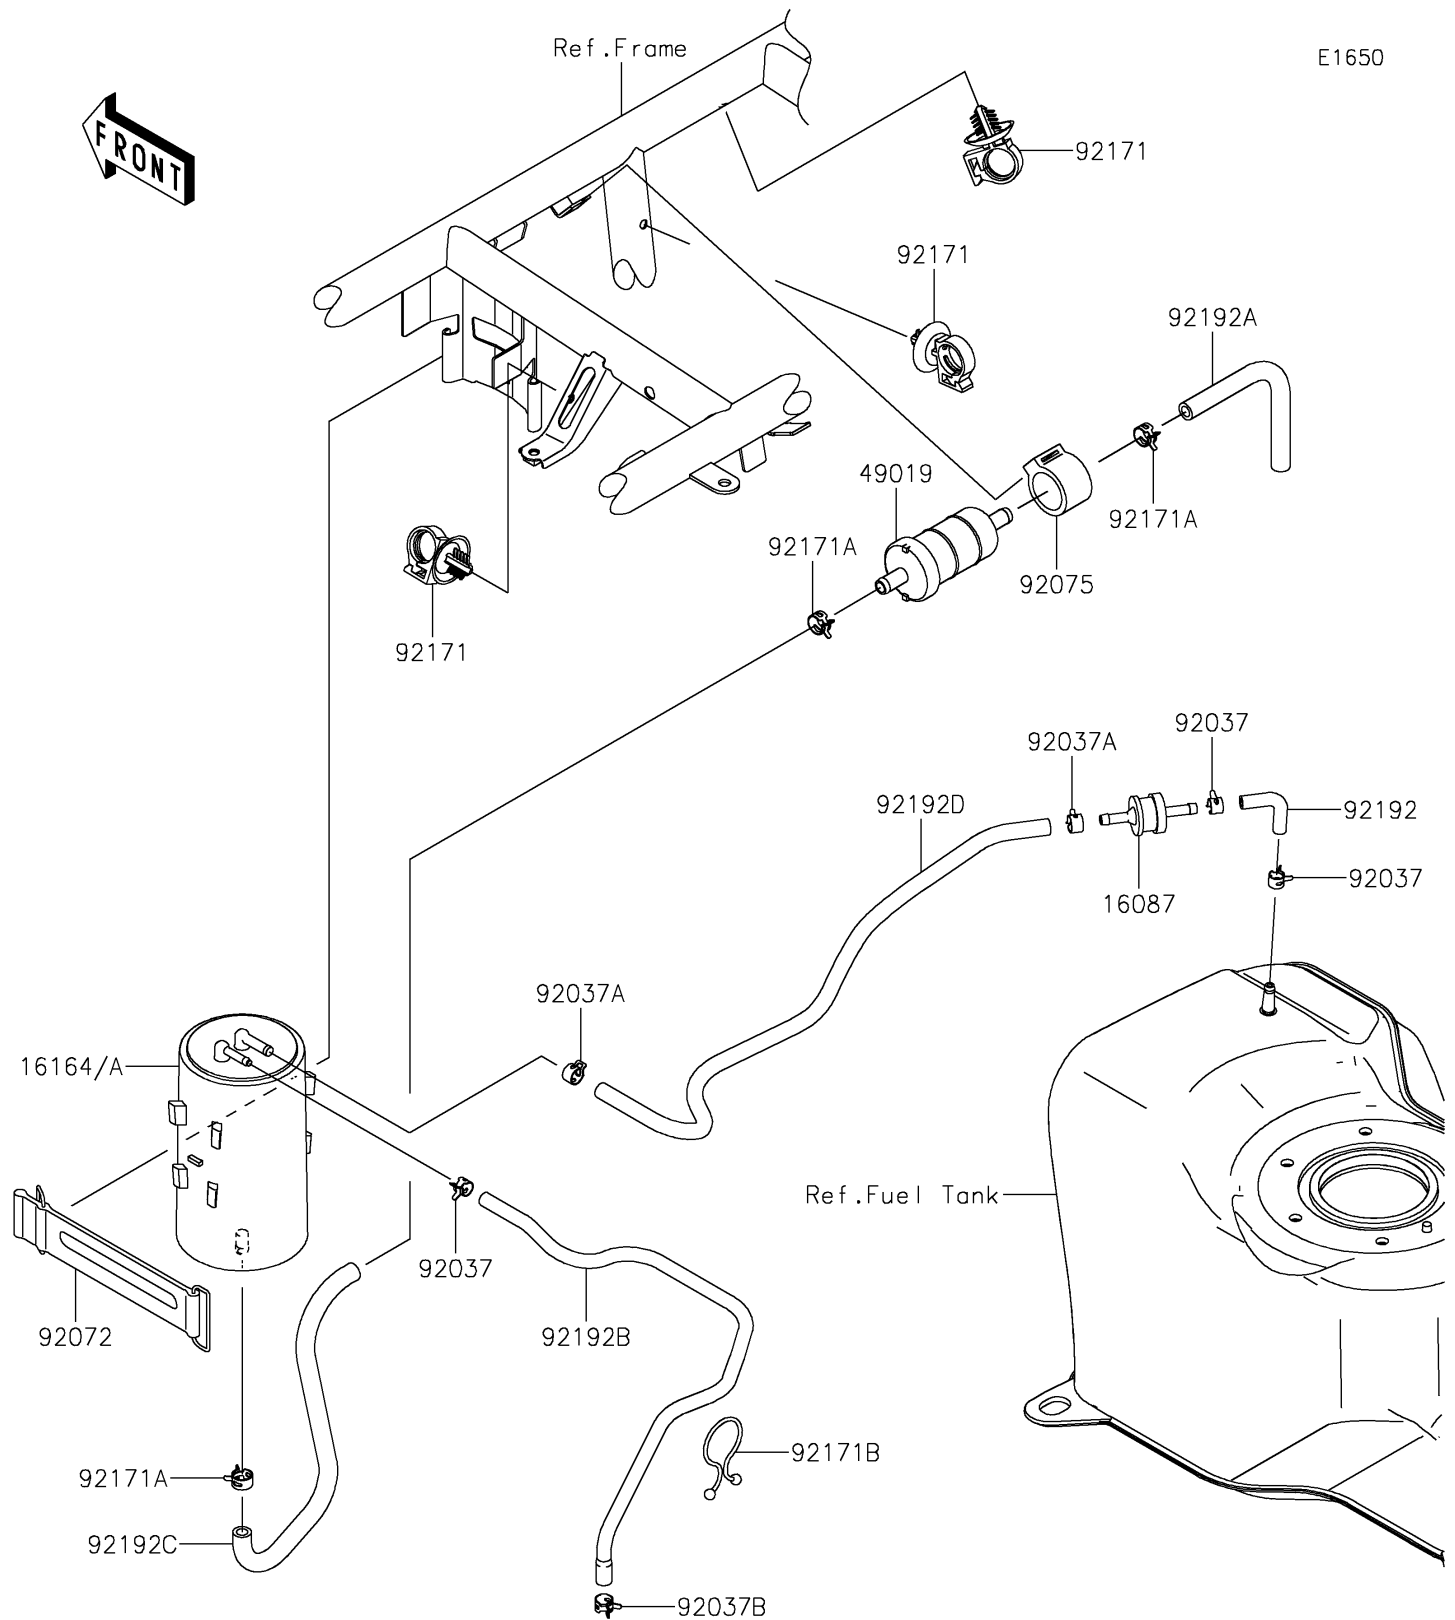

2019 MULE SX™ 4x4 FI

PARTS DIAGRAM

Fuel Evaporative System

2019 MULE SX™ 4x4 FI

PARTS LIST

Fuel Evaporative System

ITEM NAME

PART NUMBER

QUANTITY
