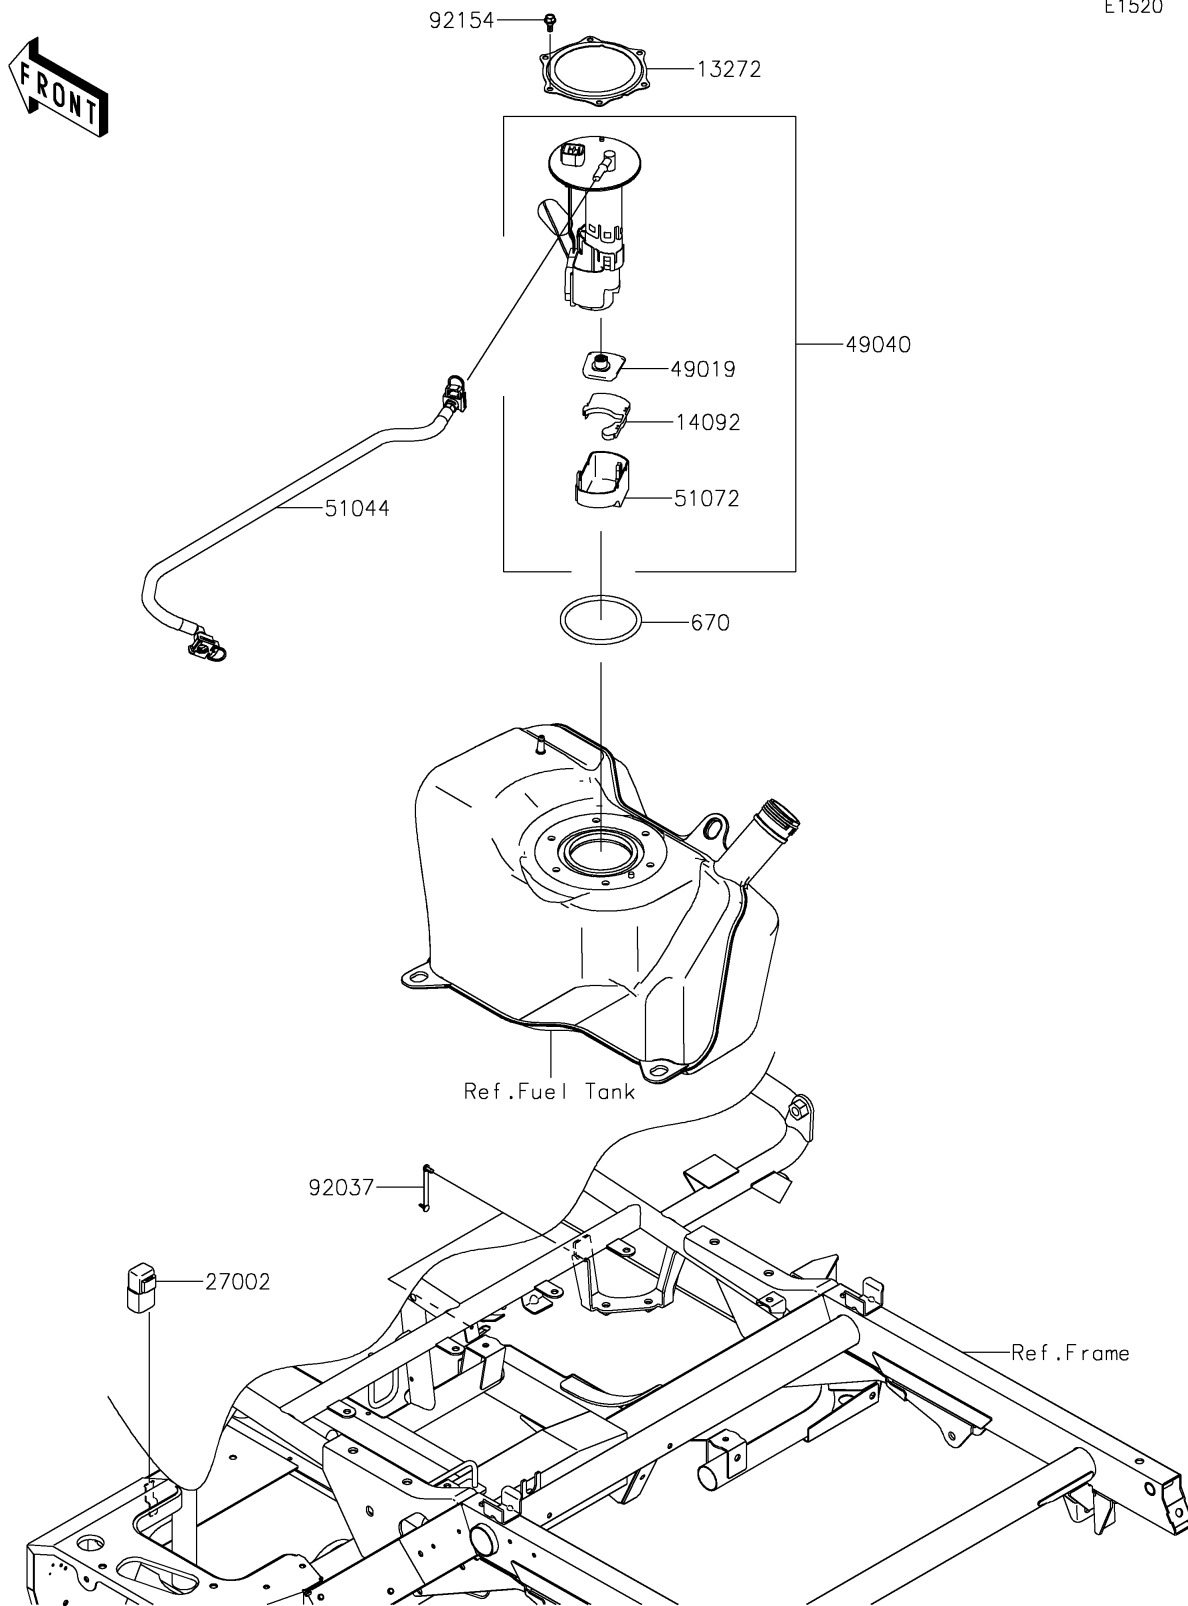

2019 MULE SX™ 4x4 FI

PARTS DIAGRAM

Fuel Pump

E1520

2019 MULE SX™ 4x4 FI

PARTS LIST

Fuel Pump

ITEM NAME

PART NUMBER

QUANTITY
