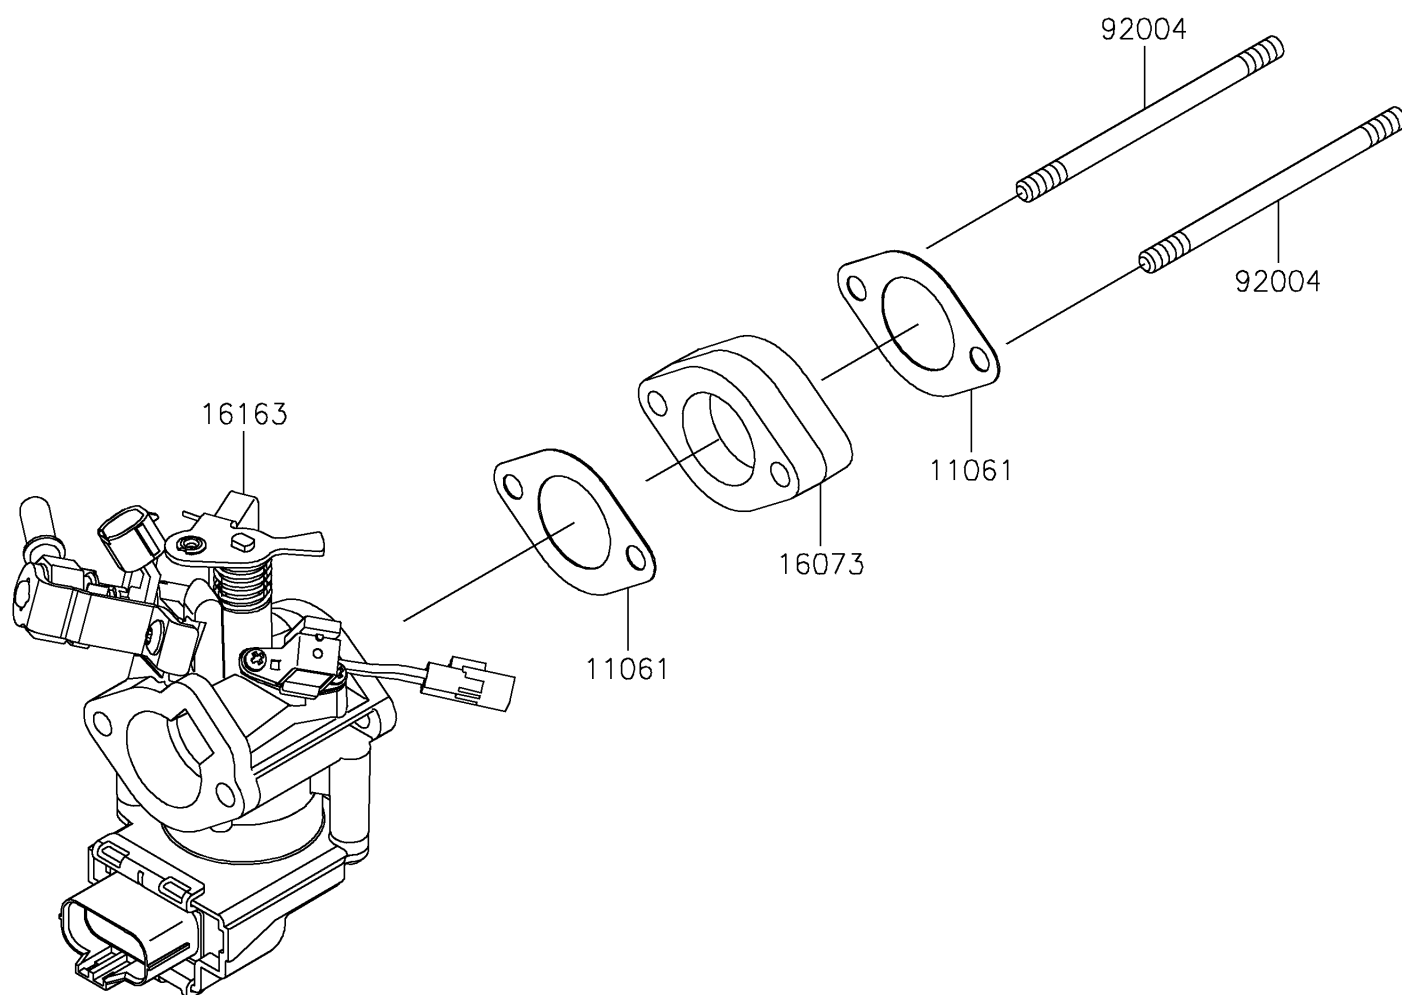

2019 MULE SX™ 4x4 FI

PARTS DIAGRAM

Throttle

E1510

2019 MULE SX™ 4x4 FI

PARTS LIST

Throttle

ITEM NAME	PART NUMBER	QUANTITY
GASKET,HEAD-CARB (Ref # 11061)	11061-1303	2
INSULATOR (Ref # 16073)	16073-0873	1
THROTTLE-ASSY (Ref # 16163)	16163-1140	1
STUD,6X95 (Ref # 92004)	92004-7027	2