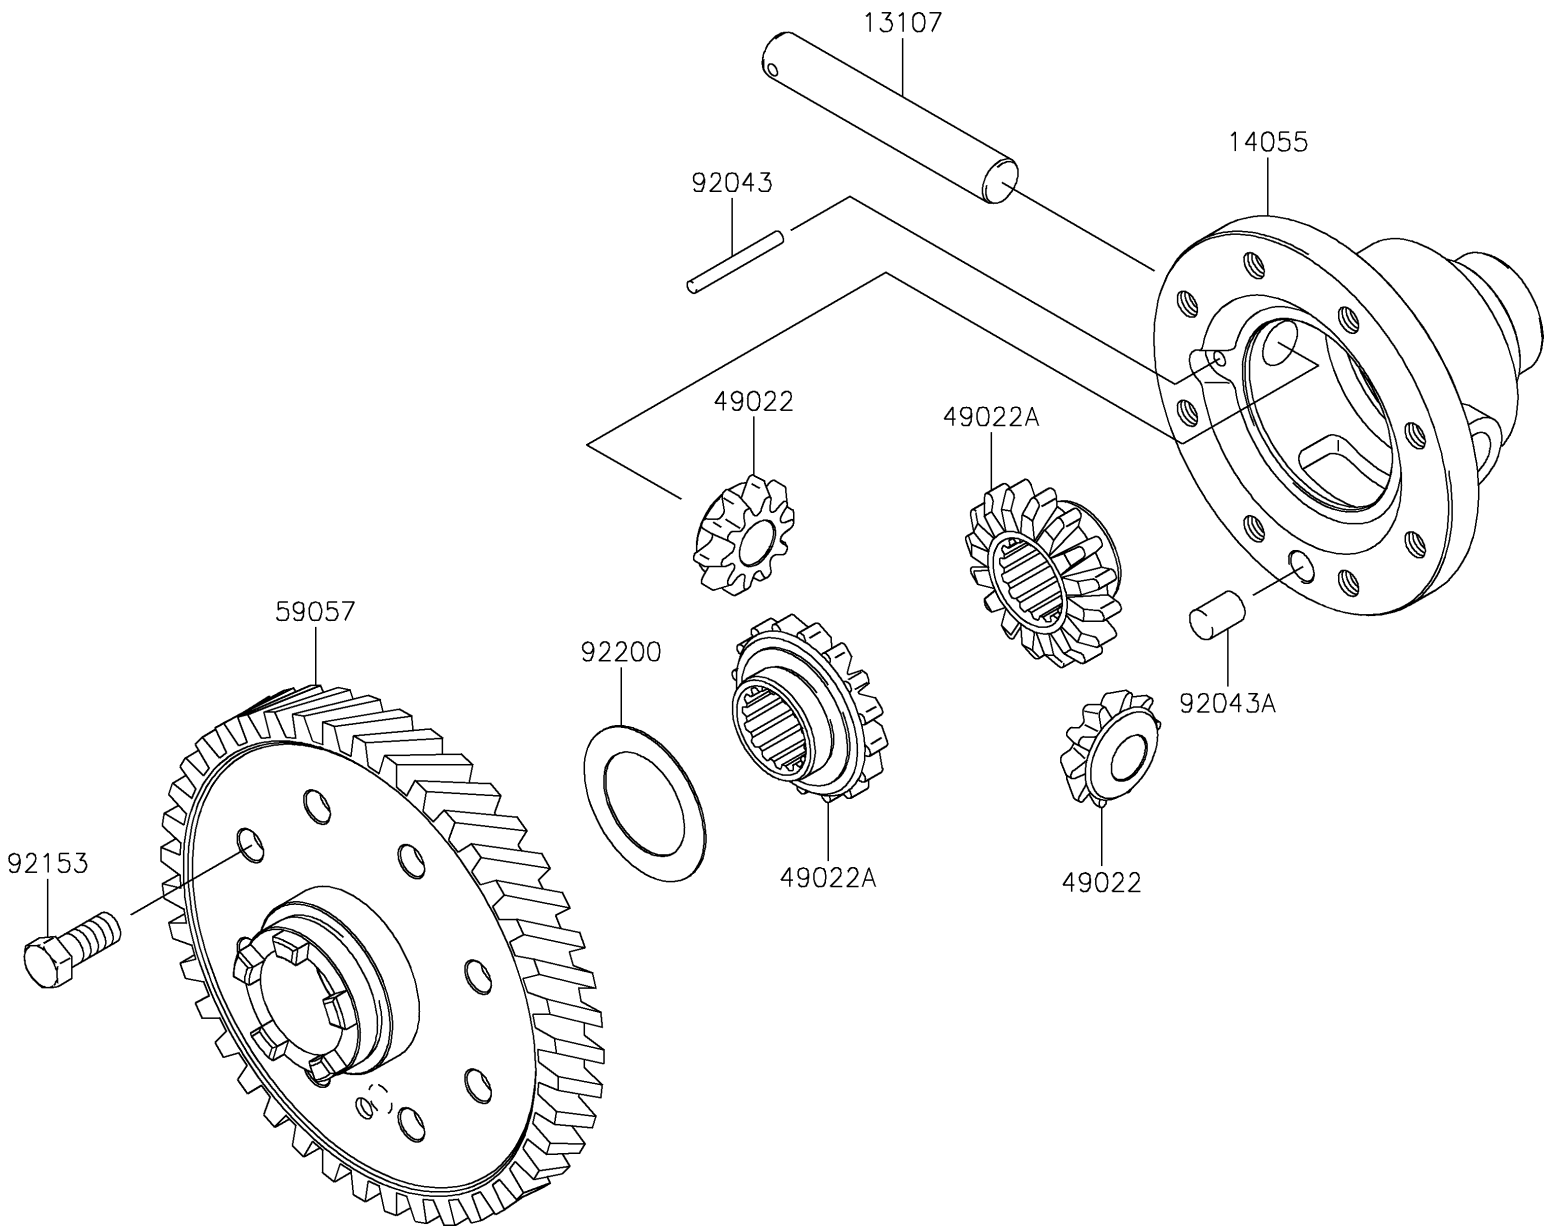

2019 MULE SX™ 4x4 FI

PARTS DIAGRAM

Differential

E1451

2019 MULE SX™ 4x4 FI

PARTS LIST

Differential

ITEM NAME

PART NUMBER

QUANTITY
