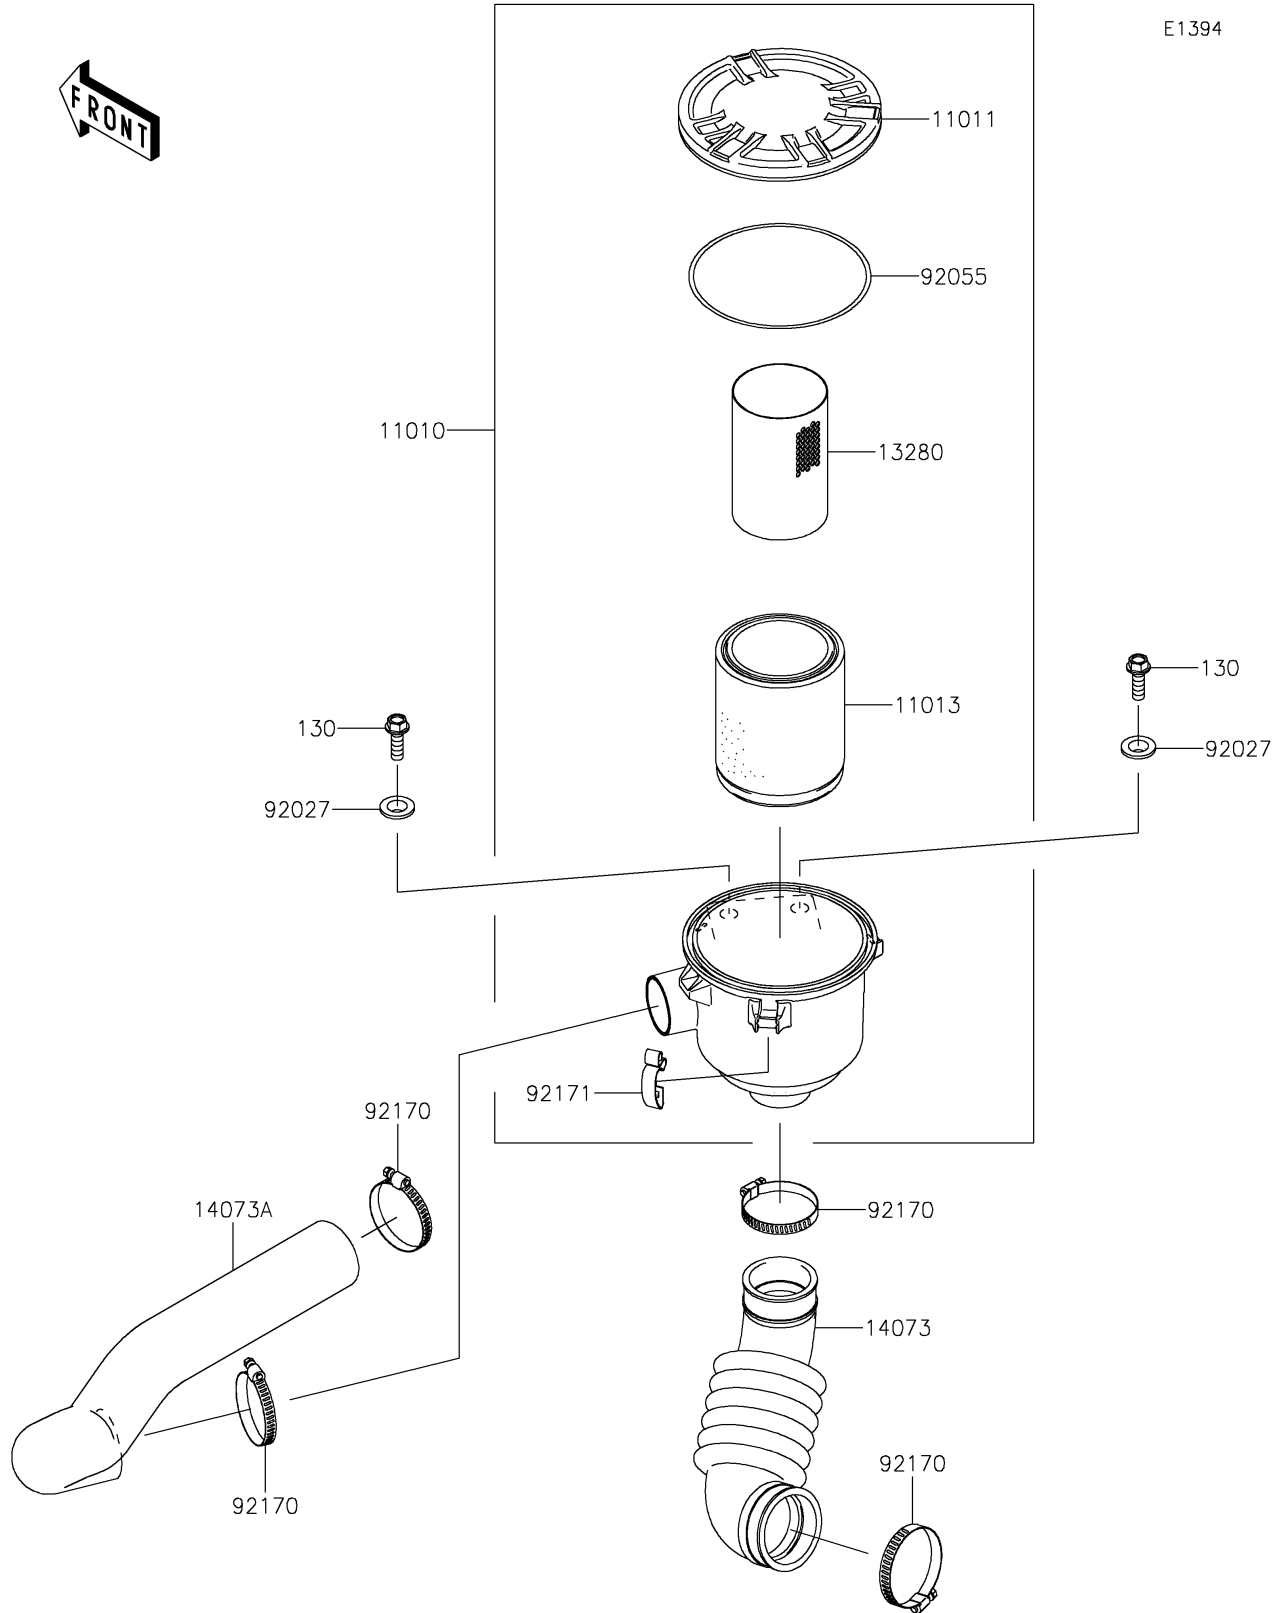

2020 MULE SX™ 4x4 FI

PARTS DIAGRAM

Air Cleaner-Belt Converter

2020 MULE SX™ 4x4 FI

PARTS LIST

Air Cleaner-Belt Converter

ITEM NAME

PART NUMBER

QUANTITY
