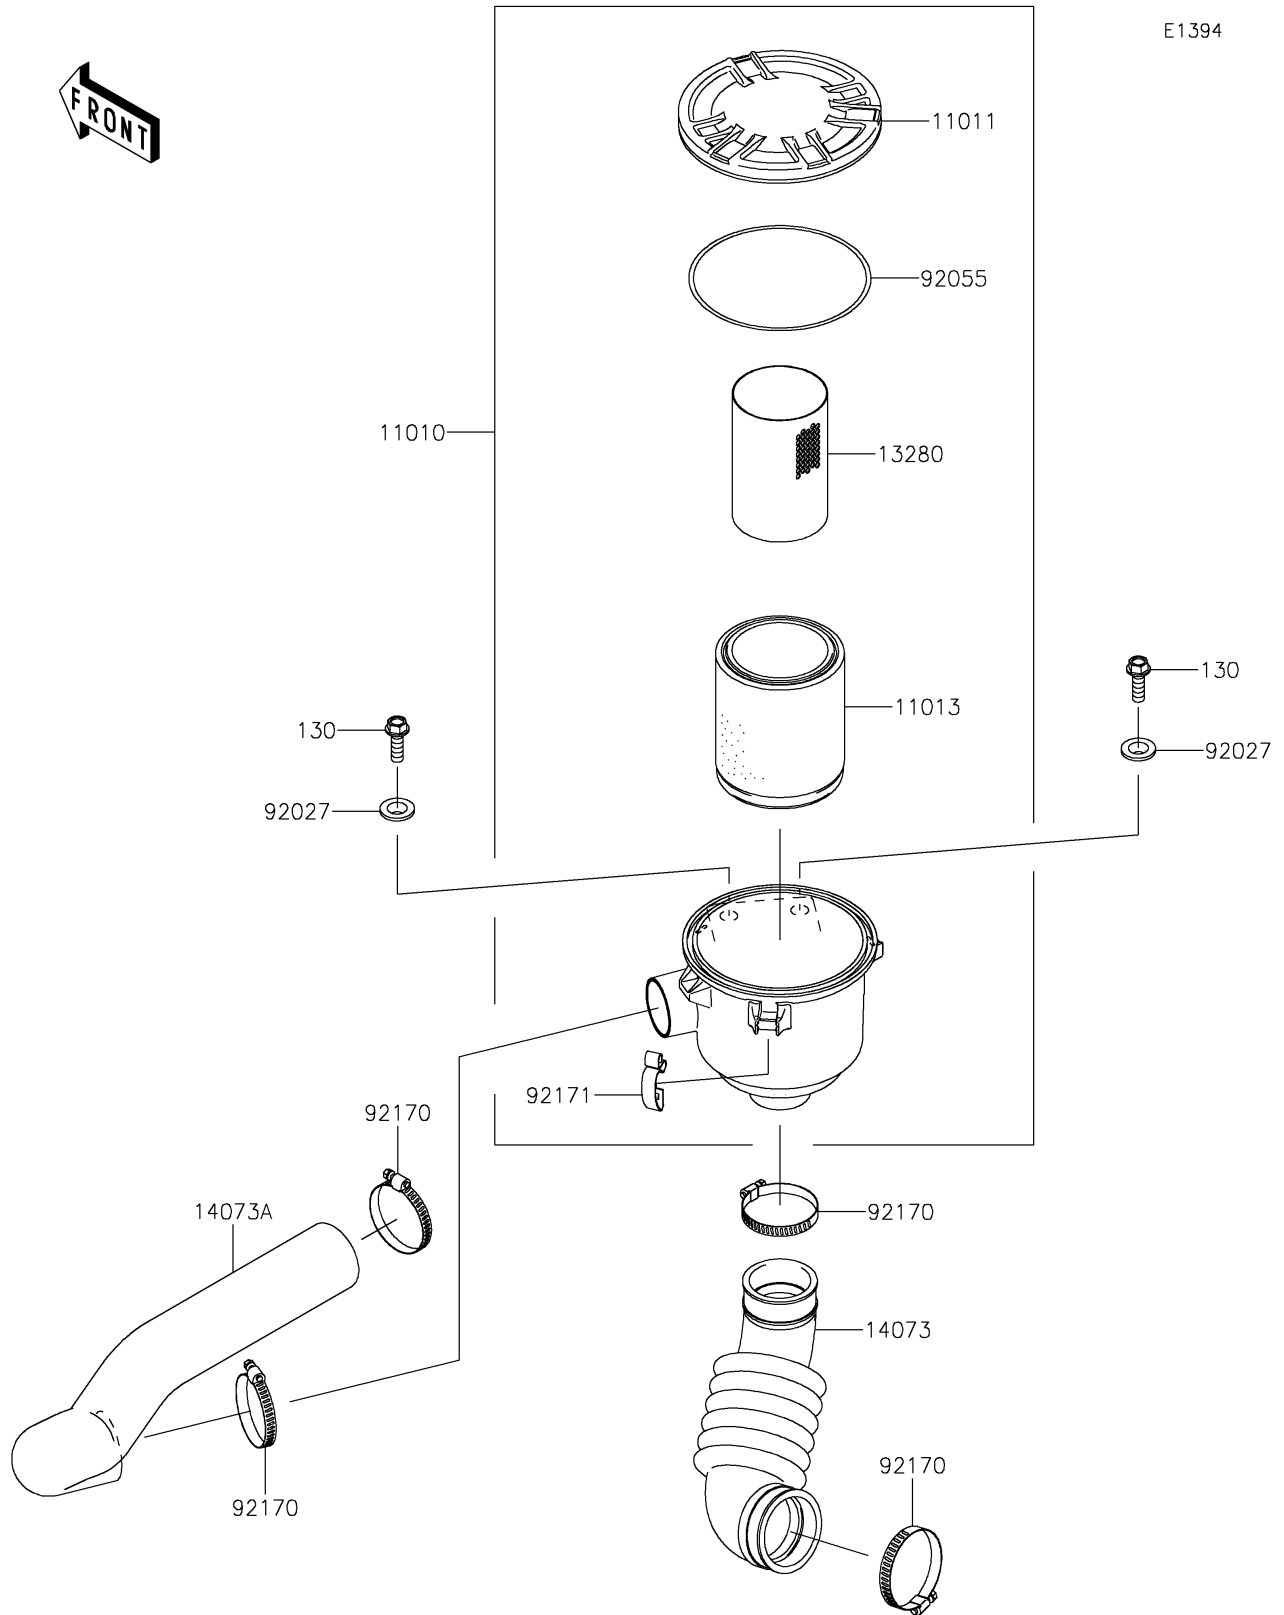

2019 MULE SX™ 4x4 FI

PARTS DIAGRAM

Air Cleaner-Belt Converter

2019 MULE SX™ 4x4 FI

PARTS LIST

Air Cleaner-Belt Converter

ITEM NAME

PART NUMBER

QUANTITY
