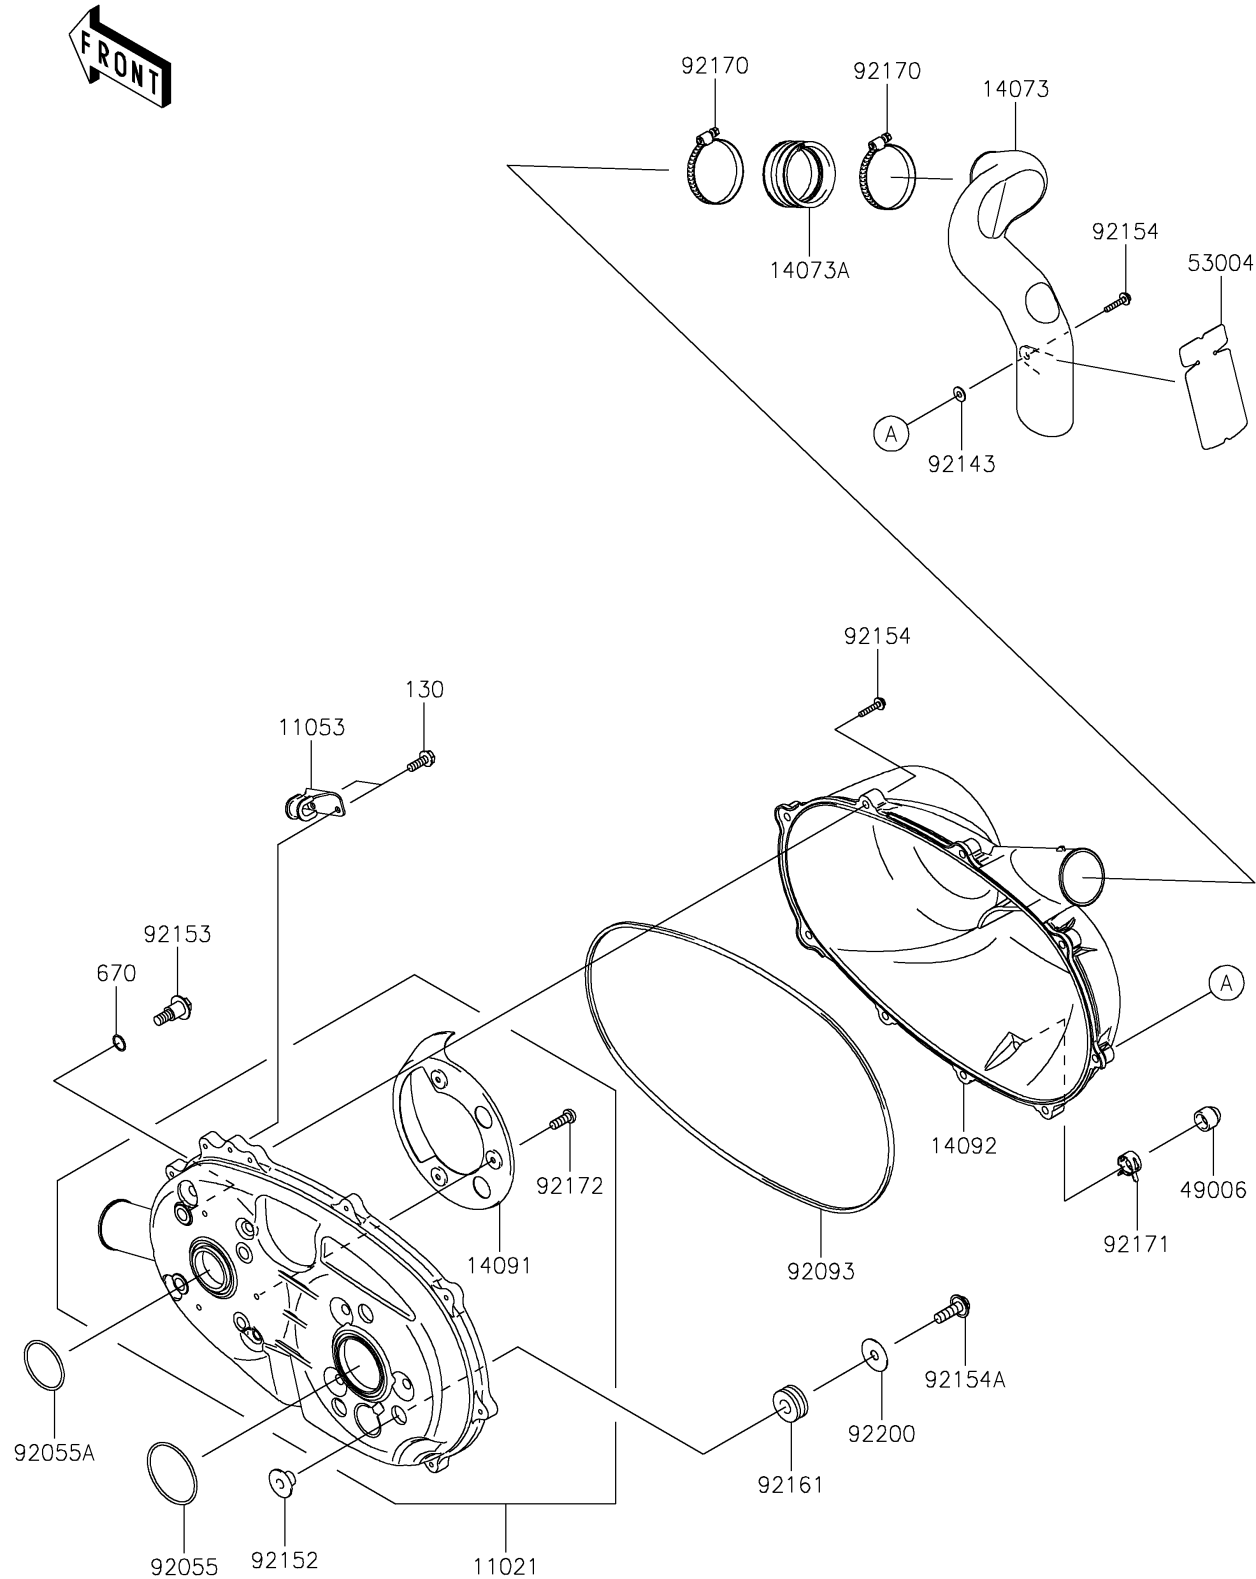

2019 MULE SX™ 4x4 FI

PARTS DIAGRAM

Converter Cover

E1393

2019 MULE SX™ 4x4 FI

PARTS LIST

Converter Cover

ITEM NAME	PART NUMBER	QUANTITY
CASE-ASSY,BELT CONVERTER (Ref # 11021)	11021-0023	1
BRACKET (Ref # 11053)	11053-1483	1
DUCT,EXHAUST (Ref # 14073)	14073-0287	1
DUCT,JOINT (Ref # 14073A)	14073-1775	1
COVER (Ref # 14091)	14091-0391	1
COVER,BELT CONVERTER (Ref # 14092)	14092-1007	1
BOOT,DRAIN (Ref # 49006)	49006-3718	1
MAT (Ref # 53004)	53004-0051	1
RING-O,64MM (Ref # 92055)	92055-0748	1
RING-O,49.4MM (Ref # 92055A)	92055-0749	1
SEAL (Ref # 92093)	92093-0586	1
COLLAR (Ref # 92143)	92143-1087	1
COLLAR (Ref # 92152)	92152-0894	3
BOLT,8X26.5 (Ref # 92153)	92153-0594	4
BOLT,6X35 (Ref # 92154)	92154-0342	9
BOLT,FLANGED,8X25 (Ref # 92154A)	92154-1068	3
DAMPER (Ref # 92161)	92161-1484	3
CLAMP (Ref # 92170)	92170-1764	2
CLAMP (Ref # 92171)	92171-0329	1
SCREW,5X14 (Ref # 92172)	92172-0166	3
WASHER,8.5X29X0.8 (Ref # 92200)	92200-0574	3
BOLT-FLANGED,6X18 (Ref # 130)	130BA0618	2
O RING,12MM (Ref # 670)	670D2012	4