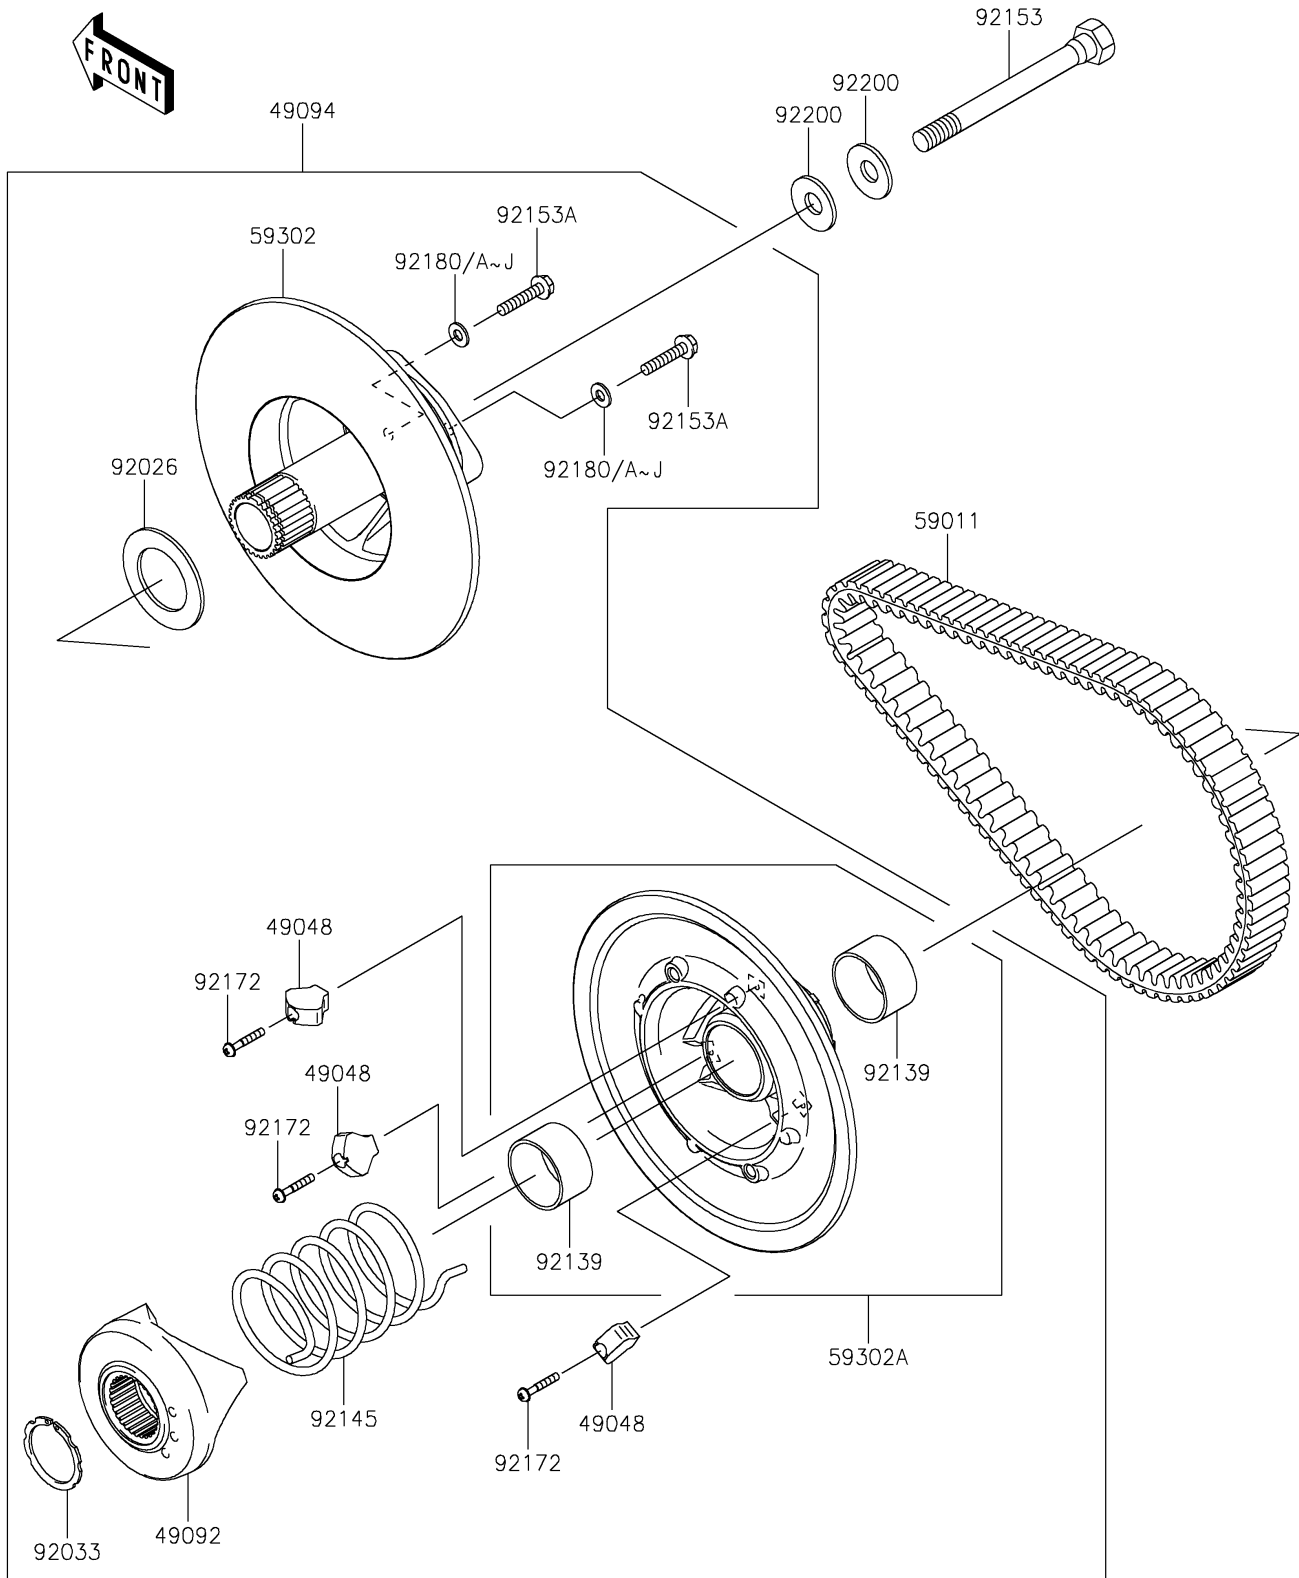

2020 MULE SX™ 4x4 FI

PARTS DIAGRAM

Driven Converter/Drive Belt

E1392

2020 MULE SX™ 4x4 FI

PARTS LIST

Driven Converter/Drive Belt

ITEM NAME

PART NUMBER

QUANTITY
