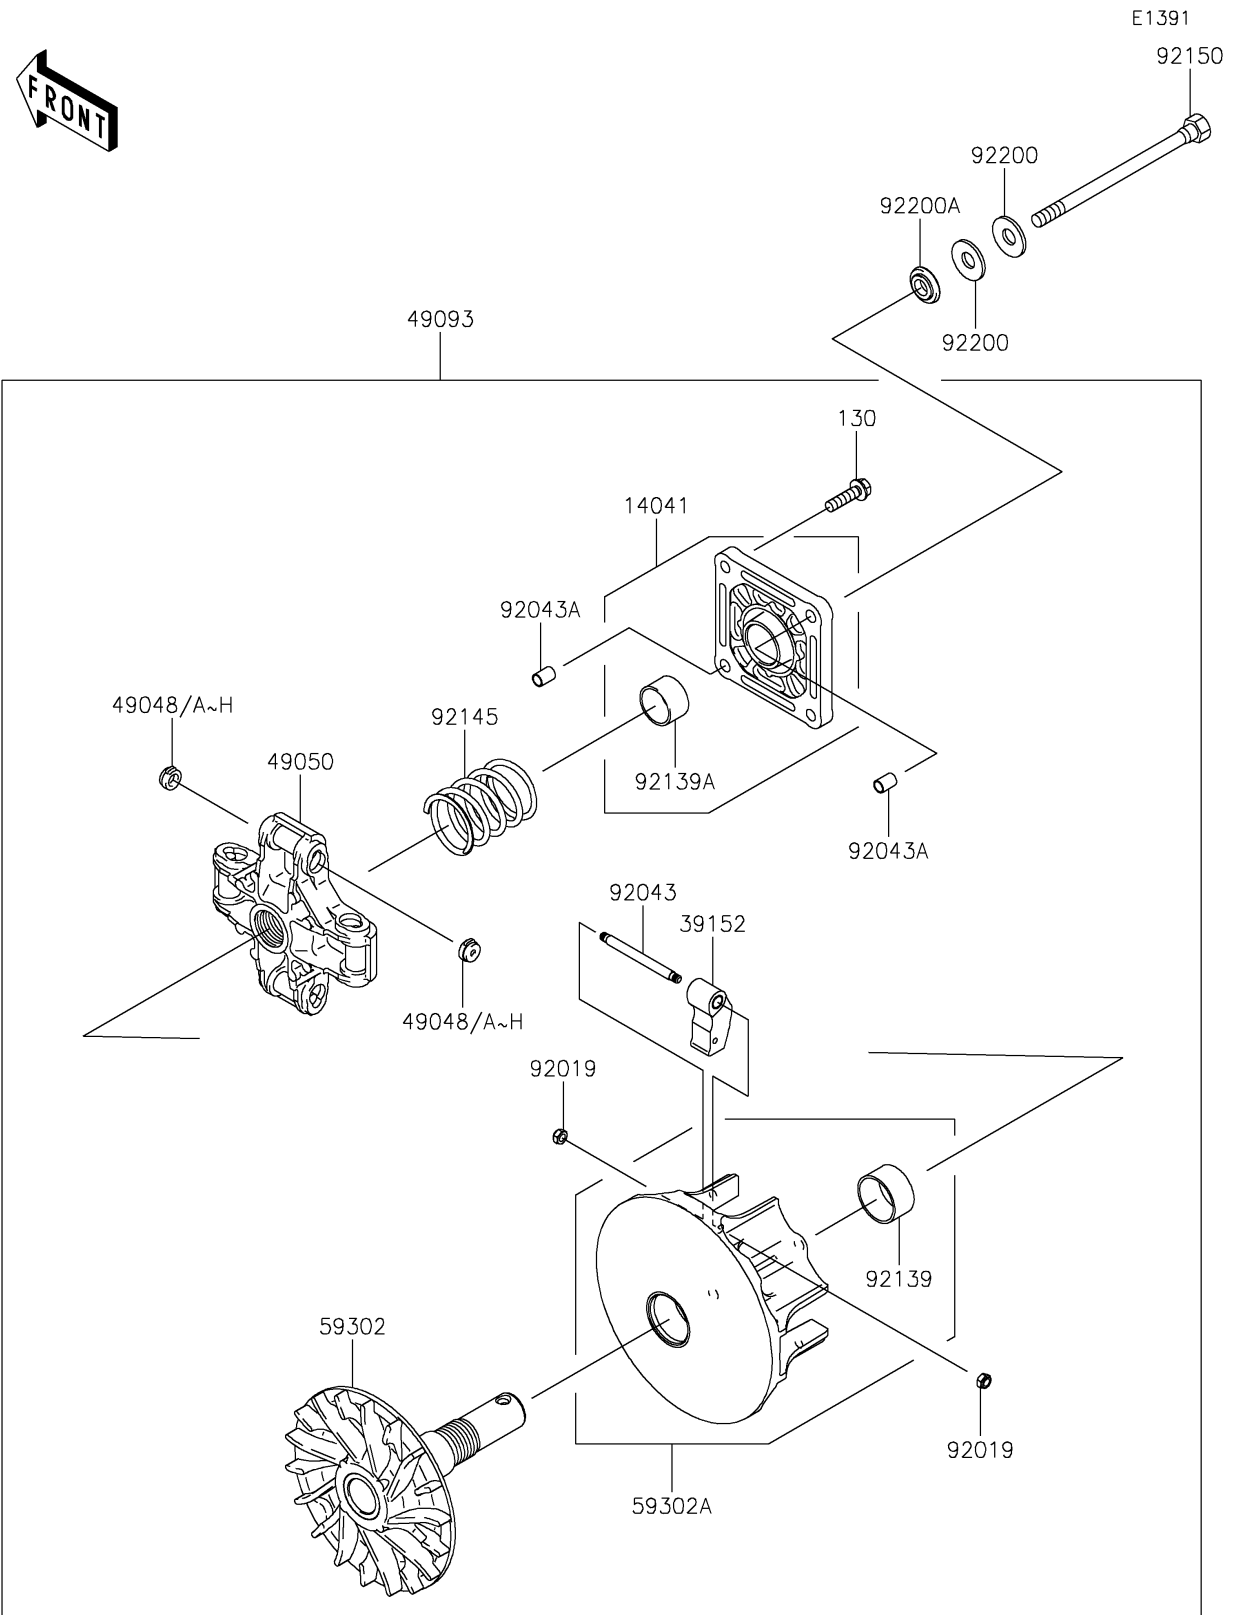

2020 MULE SX™ 4x4 FI

PARTS DIAGRAM

Drive Converter

2020 MULE SX™ 4x4 FI

PARTS LIST

Drive Converter

ITEM NAME

PART NUMBER

QUANTITY
