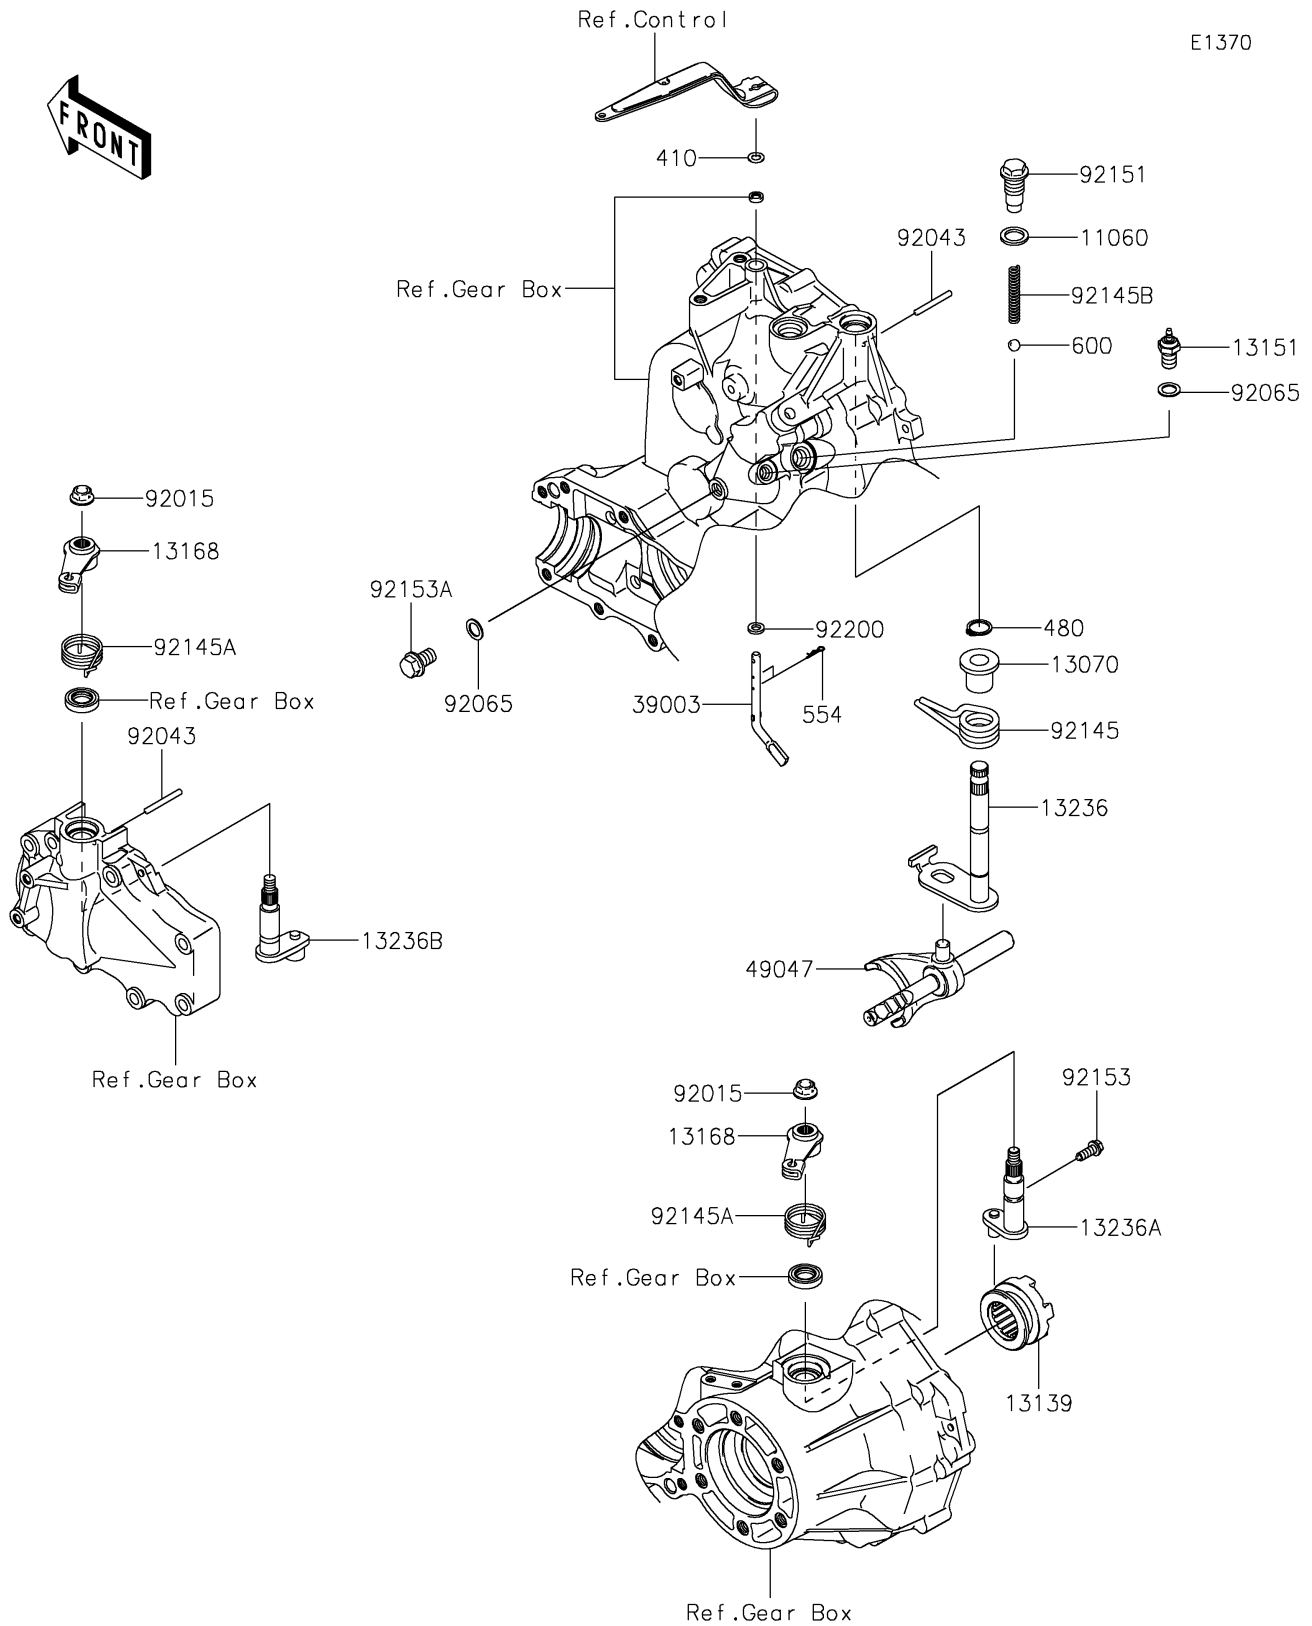

2019 MULE SX™ 4x4 FI

PARTS DIAGRAM

Gear Change Mechanism

2019 MULE SX™ 4x4 FI

PARTS LIST

Gear Change Mechanism

ITEM NAME

PART NUMBER

QUANTITY
