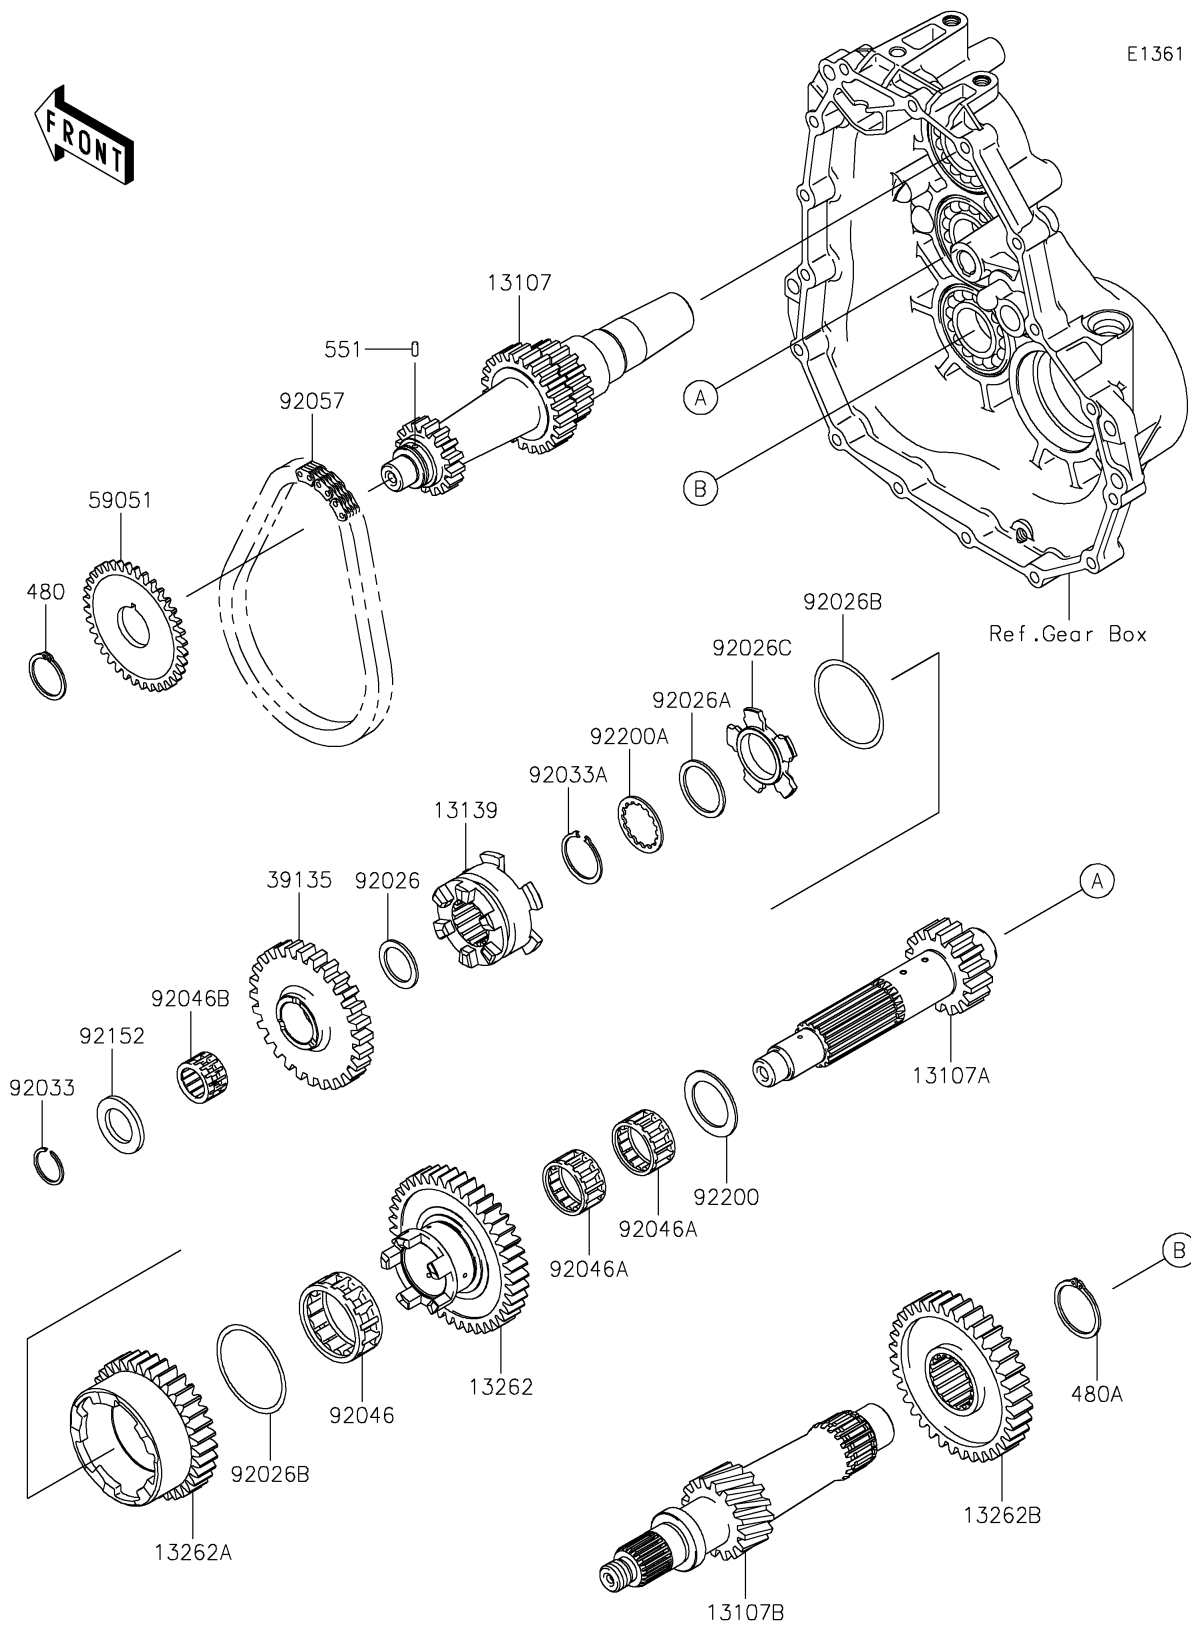

2020 MULE SX™ 4x4 FI

PARTS DIAGRAM

Transmission

2020 MULE SX™ 4x4 FI

PARTS LIST

Transmission

Kawasaki

Let the Good Times Roll®

ITEM NAME

PART NUMBER

QUANTITY
