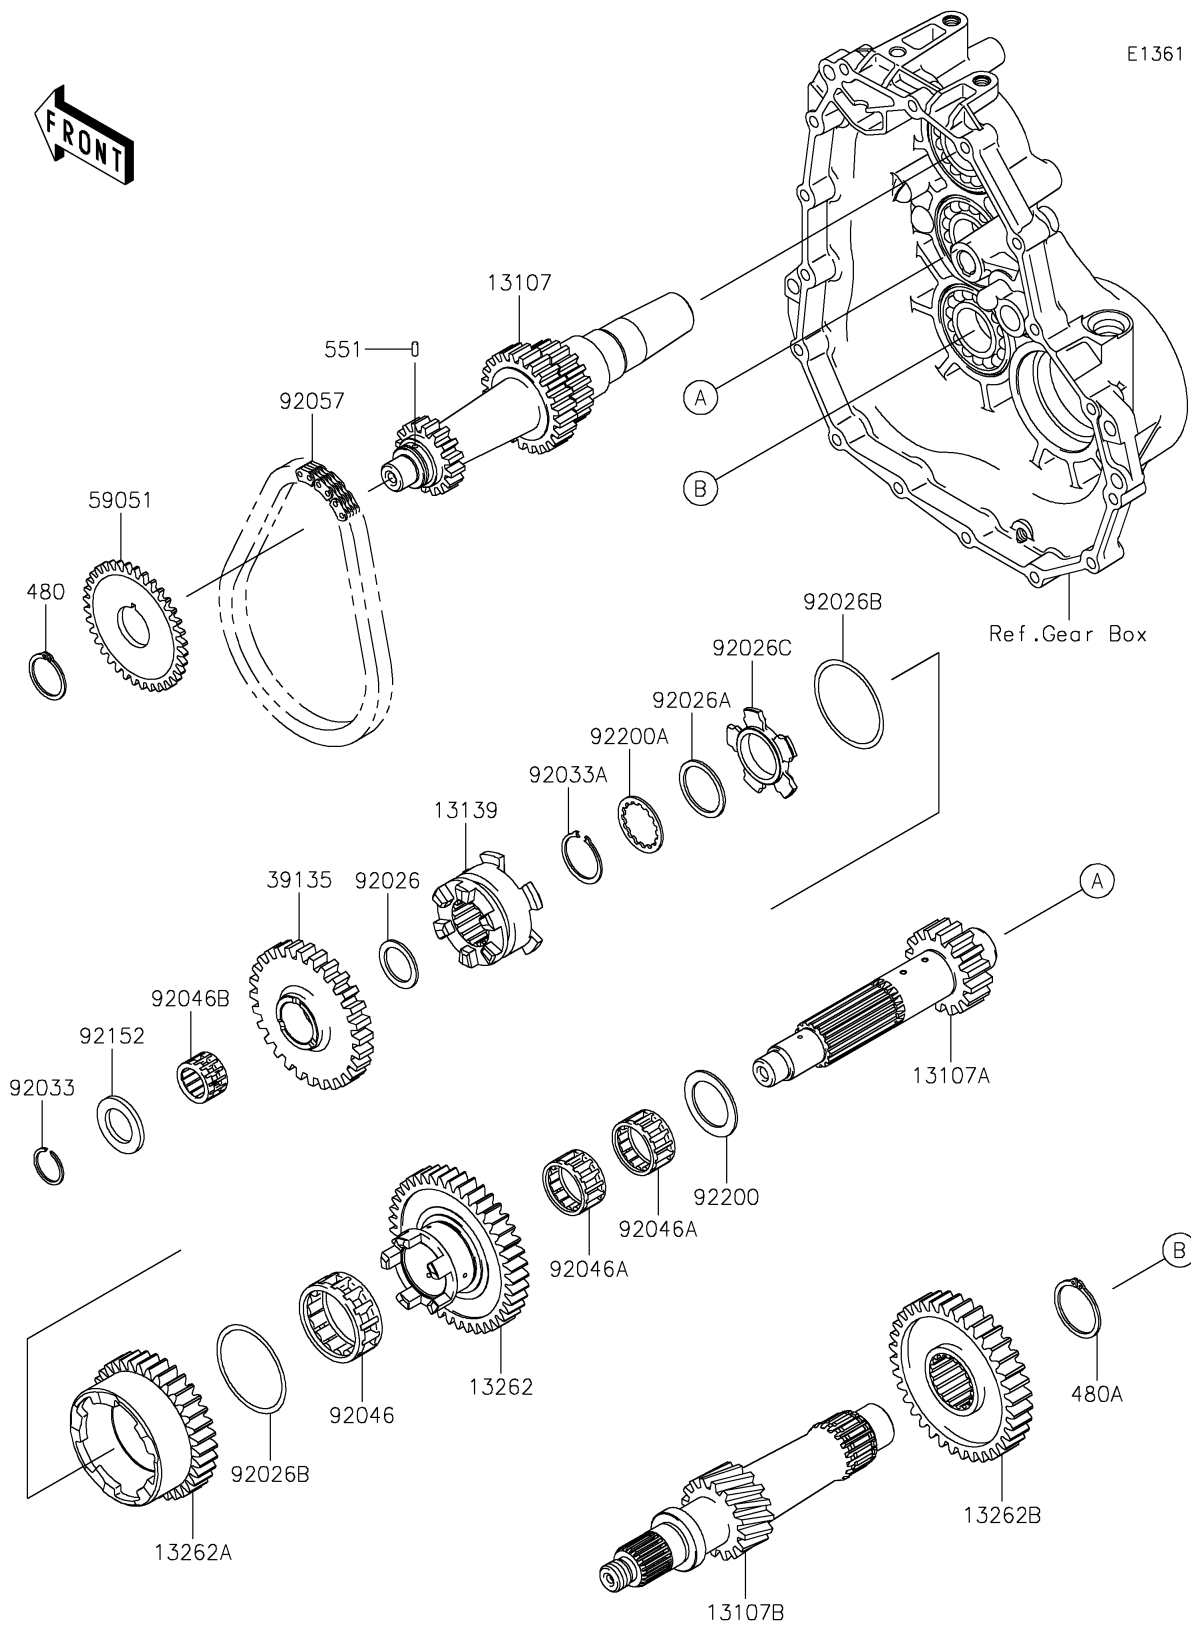

2019 MULE SX™ 4x4 FI

PARTS DIAGRAM

Transmission

2019 MULE SX™ 4x4 FI

PARTS LIST

Transmission

Kawasaki

Let the Good Times Roll®

ITEM NAME

PART NUMBER

QUANTITY
