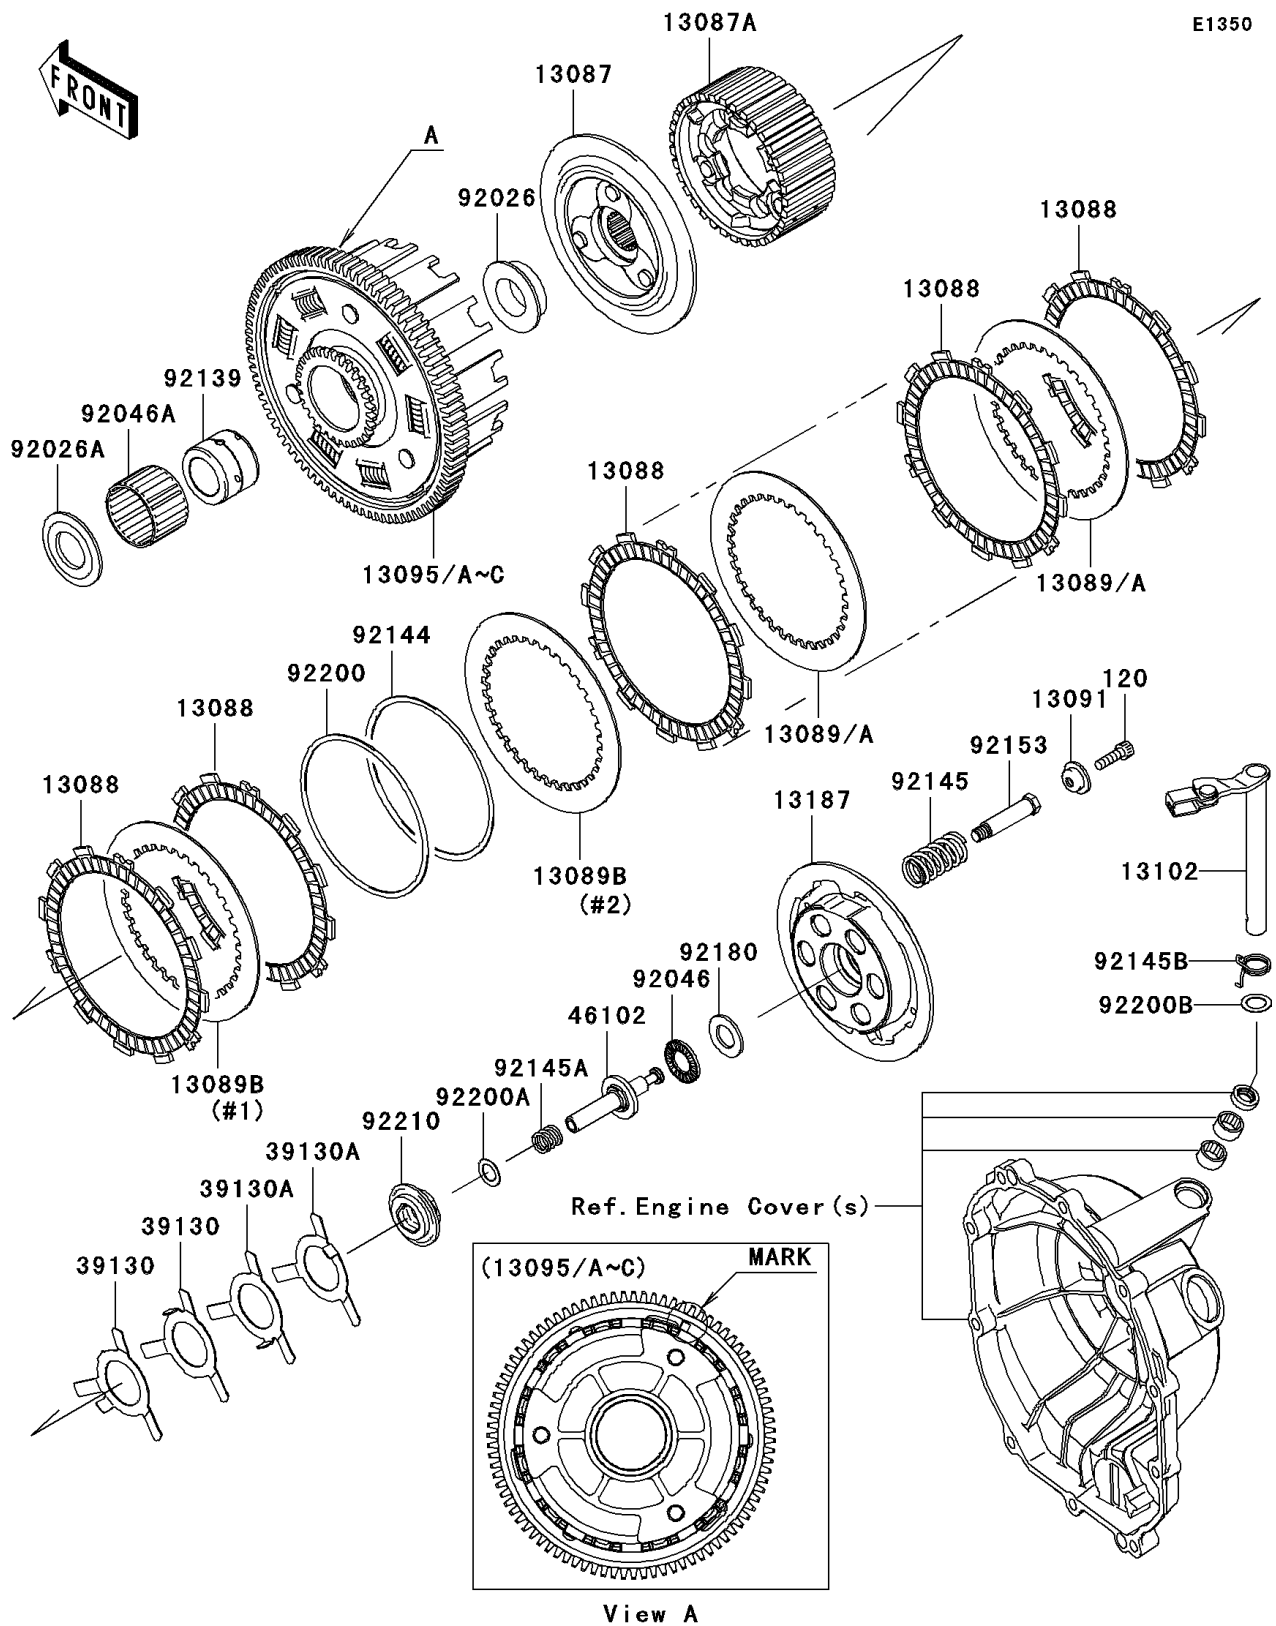

2005 Ninja® ZX™-6R

PARTS DIAGRAM

Clutch