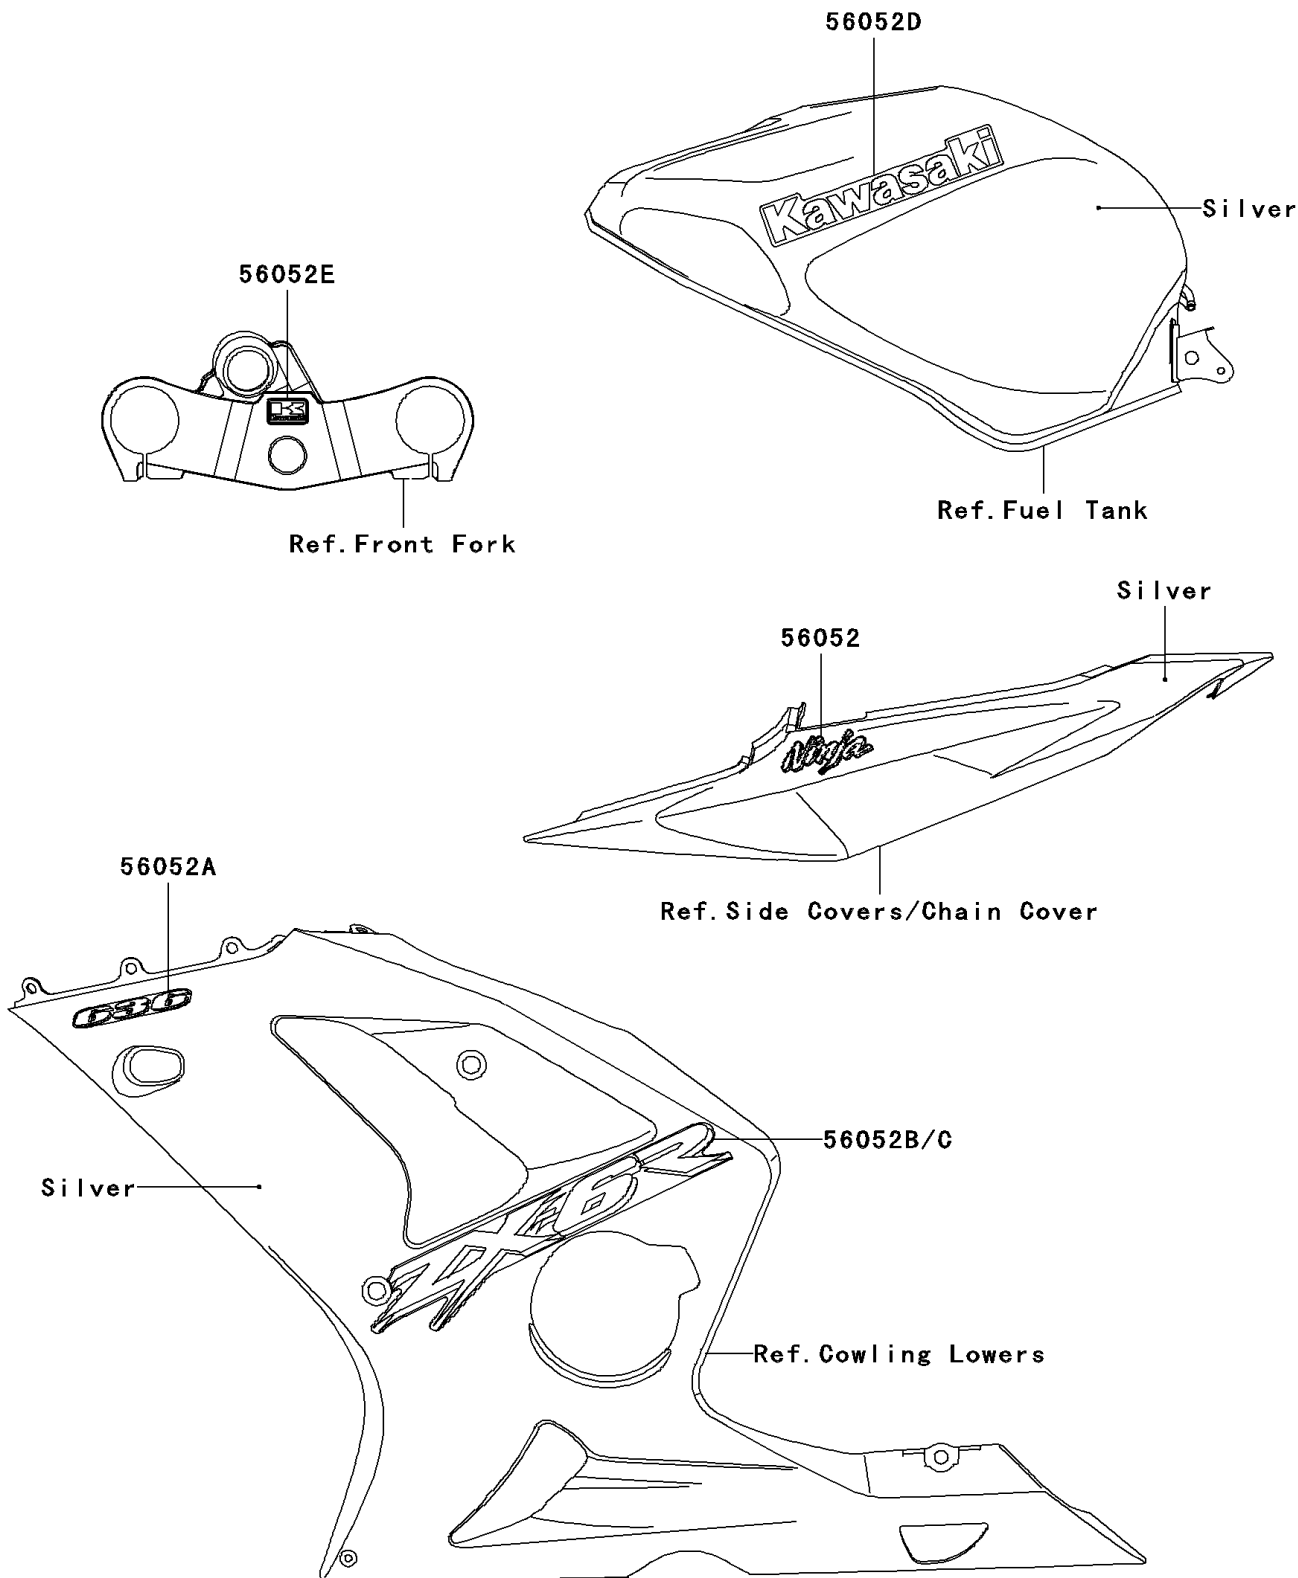

# 2003 Ninja® ZX™-6R

## PARTS DIAGRAM

Decals(Silver)(ZX636-B1)

**Kawasaki**

Let the Good Times Roll®

F2861B

## PARTS LIST

Decals(Silver)(ZX636-B1)

**ITEM NAME**

**PART NUMBER**

**QUANTITY**

---