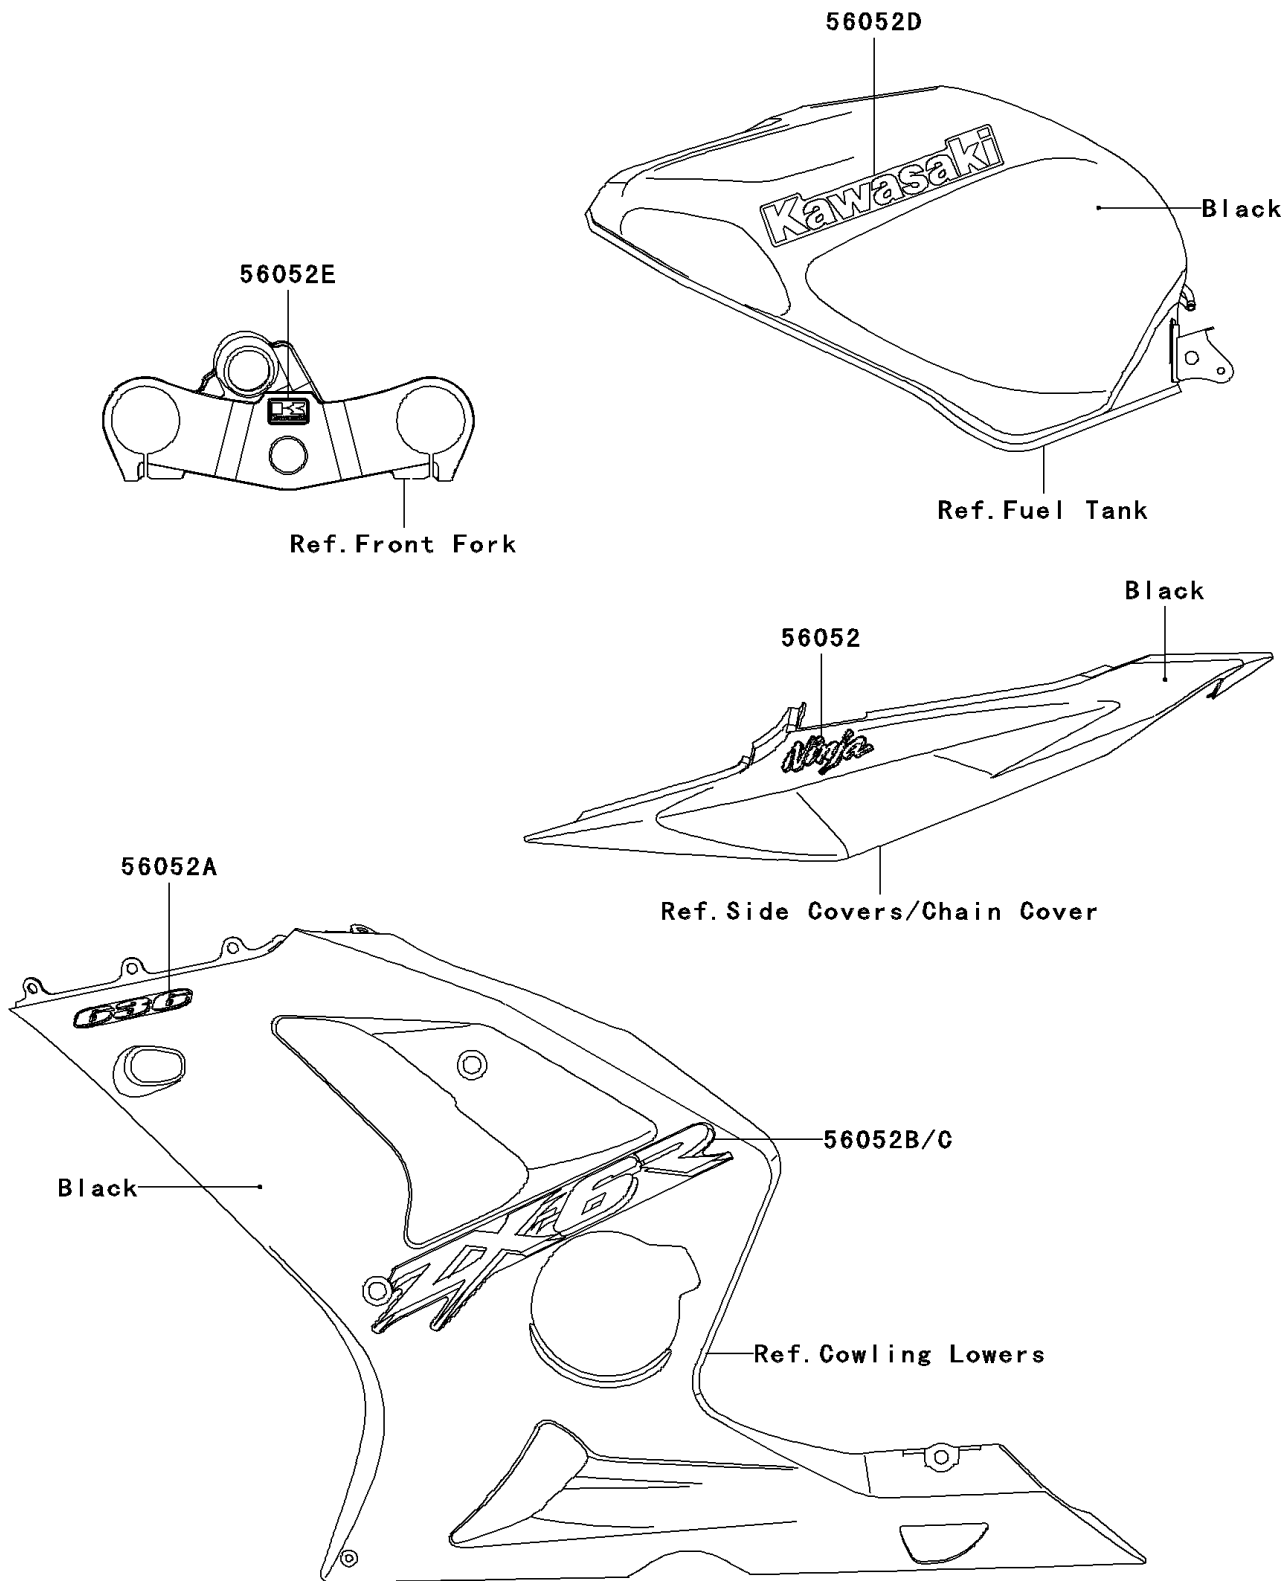

2003 Ninja[®] ZX[™]-6R

PARTS DIAGRAM

Decals(Black)(ZX636-B1)

Kawasaki

Let the Good Times Roll[®]

F2861

2003 Ninja® ZX™-6R

PARTS LIST

Decals(Black)(ZX636-B1)

ITEM NAME

PART NUMBER

QUANTITY
