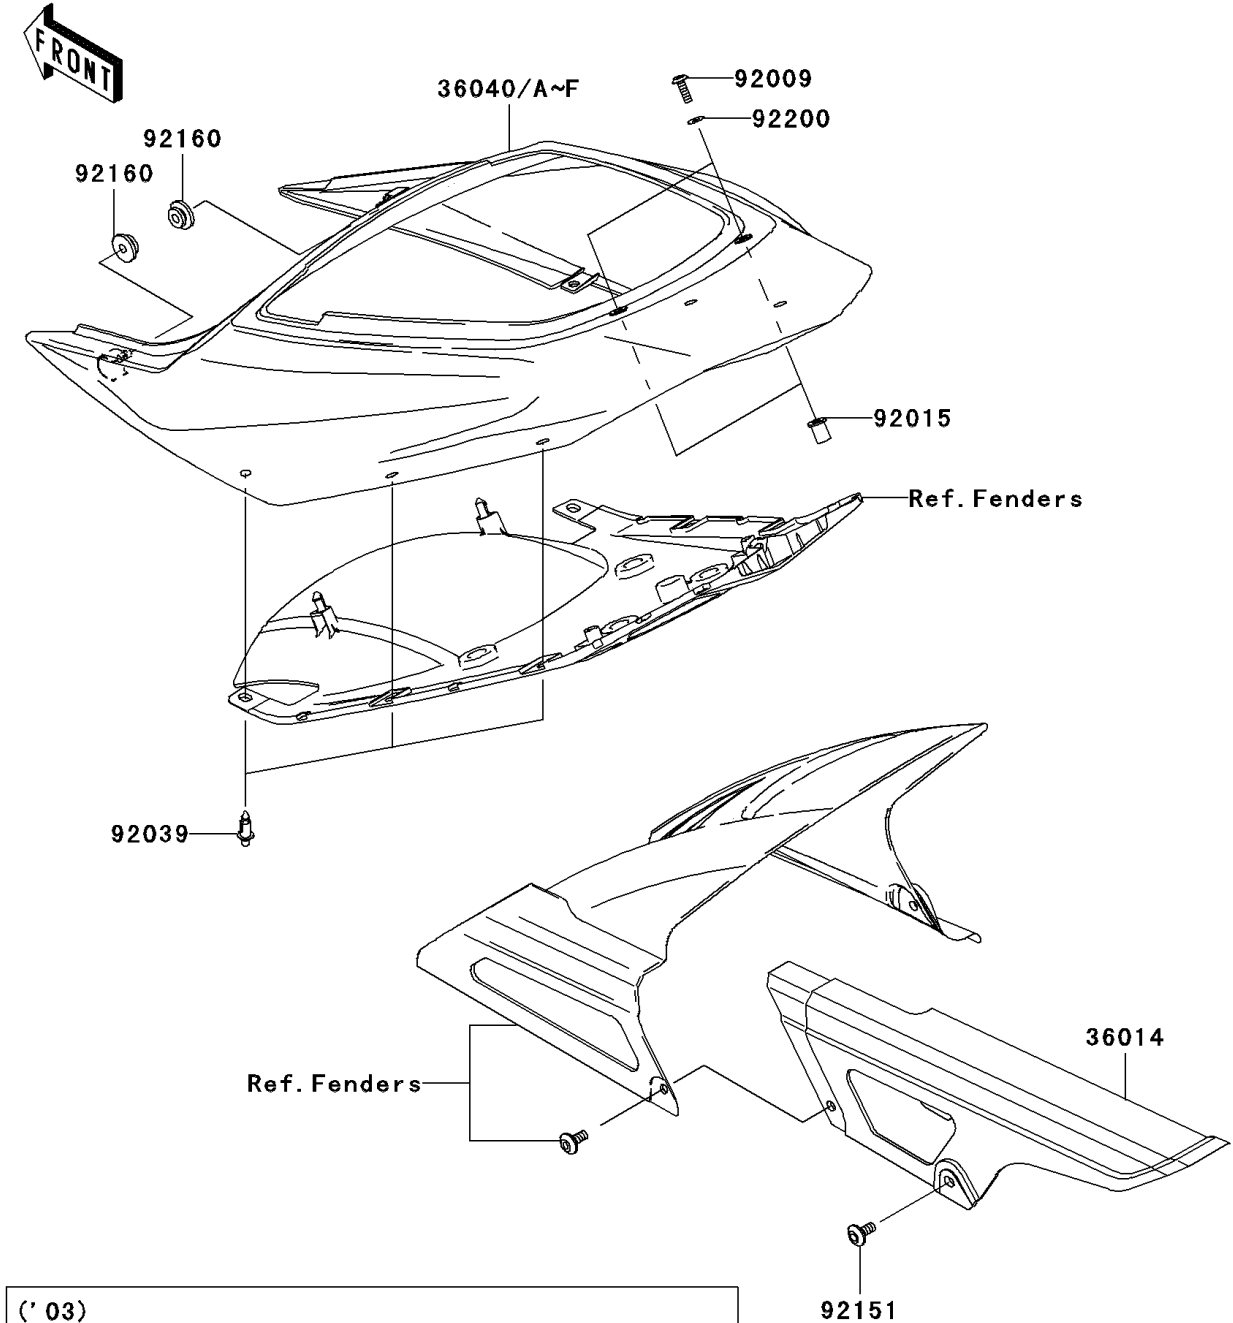

2004 Ninja® ZX™-6R

PARTS DIAGRAM

Side Covers/Chain Cover

F2610

(36040)	Black
(36040A)	C. L. Blue
(36040B)	Red
(36040E)	Silver
(36040F)	Green

W0D

2004 Ninja® ZX™-6R

PARTS LIST

Side Covers/Chain Cover

ITEM NAME	PART NUMBER	QUANTITY
CASE-CHAIN (Ref # 36014)	36014-1263	1
COVER-TAIL,C.T BLUE (Ref # 36040C)	36040-1065-235	1
COVER-TAIL,P.B.ORANGE (Ref # 36040D)	36040-1065-470	1
COVER-TAIL,G.SILVER (Ref # 36040E)	36040-1065-474	1
COVER-TAIL,L,GREEN (Ref # 36040F)	36040-1065-7F	1
SCREW,5X16 (Ref # 92009)	92009-1909	2
NUT,WELL,5MM (Ref # 92015)	92015-1757	2
RIVET (Ref # 92039)	92039-1289	6
BOLT,SOCKET,6X14 (Ref # 92151)	92151-1654	1
DAMPER (Ref # 92160)	92160-1613	2
WASHER,NYLON,5.3X11.5X0.5 (Ref # 92200)	92200-1480	2