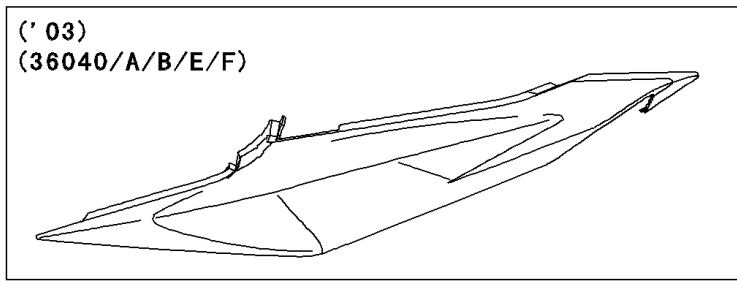

2004 Ninja® ZX™-6R

PARTS DIAGRAM

Side Covers/Chain Cover

F2610

(36040)	Black
(36040A)	C. L. Blue
(36040B)	Red
(36040E)	Silver
(36040F)	Green

W0D

2004 Ninja® ZX™-6R

PARTS LIST

Side Covers/Chain Cover

ITEM NAME	PART NUMBER	QUANTITY
CASE-CHAIN (Ref # 36014)	36014-1263	1
COVER-TAIL,C.T BLUE (Ref # 36040C)	36040-1065-235	1
COVER-TAIL,P.B.ORANGE (Ref # 36040D)	36040-1065-470	1
COVER-TAIL,G.SILVER (Ref # 36040E)	36040-1065-474	1
COVER-TAIL,L,GREEN (Ref # 36040F)	36040-1065-7F	1
SCREW,5X16 (Ref # 92009)	92009-1909	2
NUT,WELL,5MM (Ref # 92015)	92015-1757	2
RIVET (Ref # 92039)	92039-1289	6
BOLT,SOCKET,6X14 (Ref # 92151)	92151-1654	1
DAMPER (Ref # 92160)	92160-1613	2
WASHER,NYLON,5.3X11.5X0.5 (Ref # 92200)	92200-1480	2