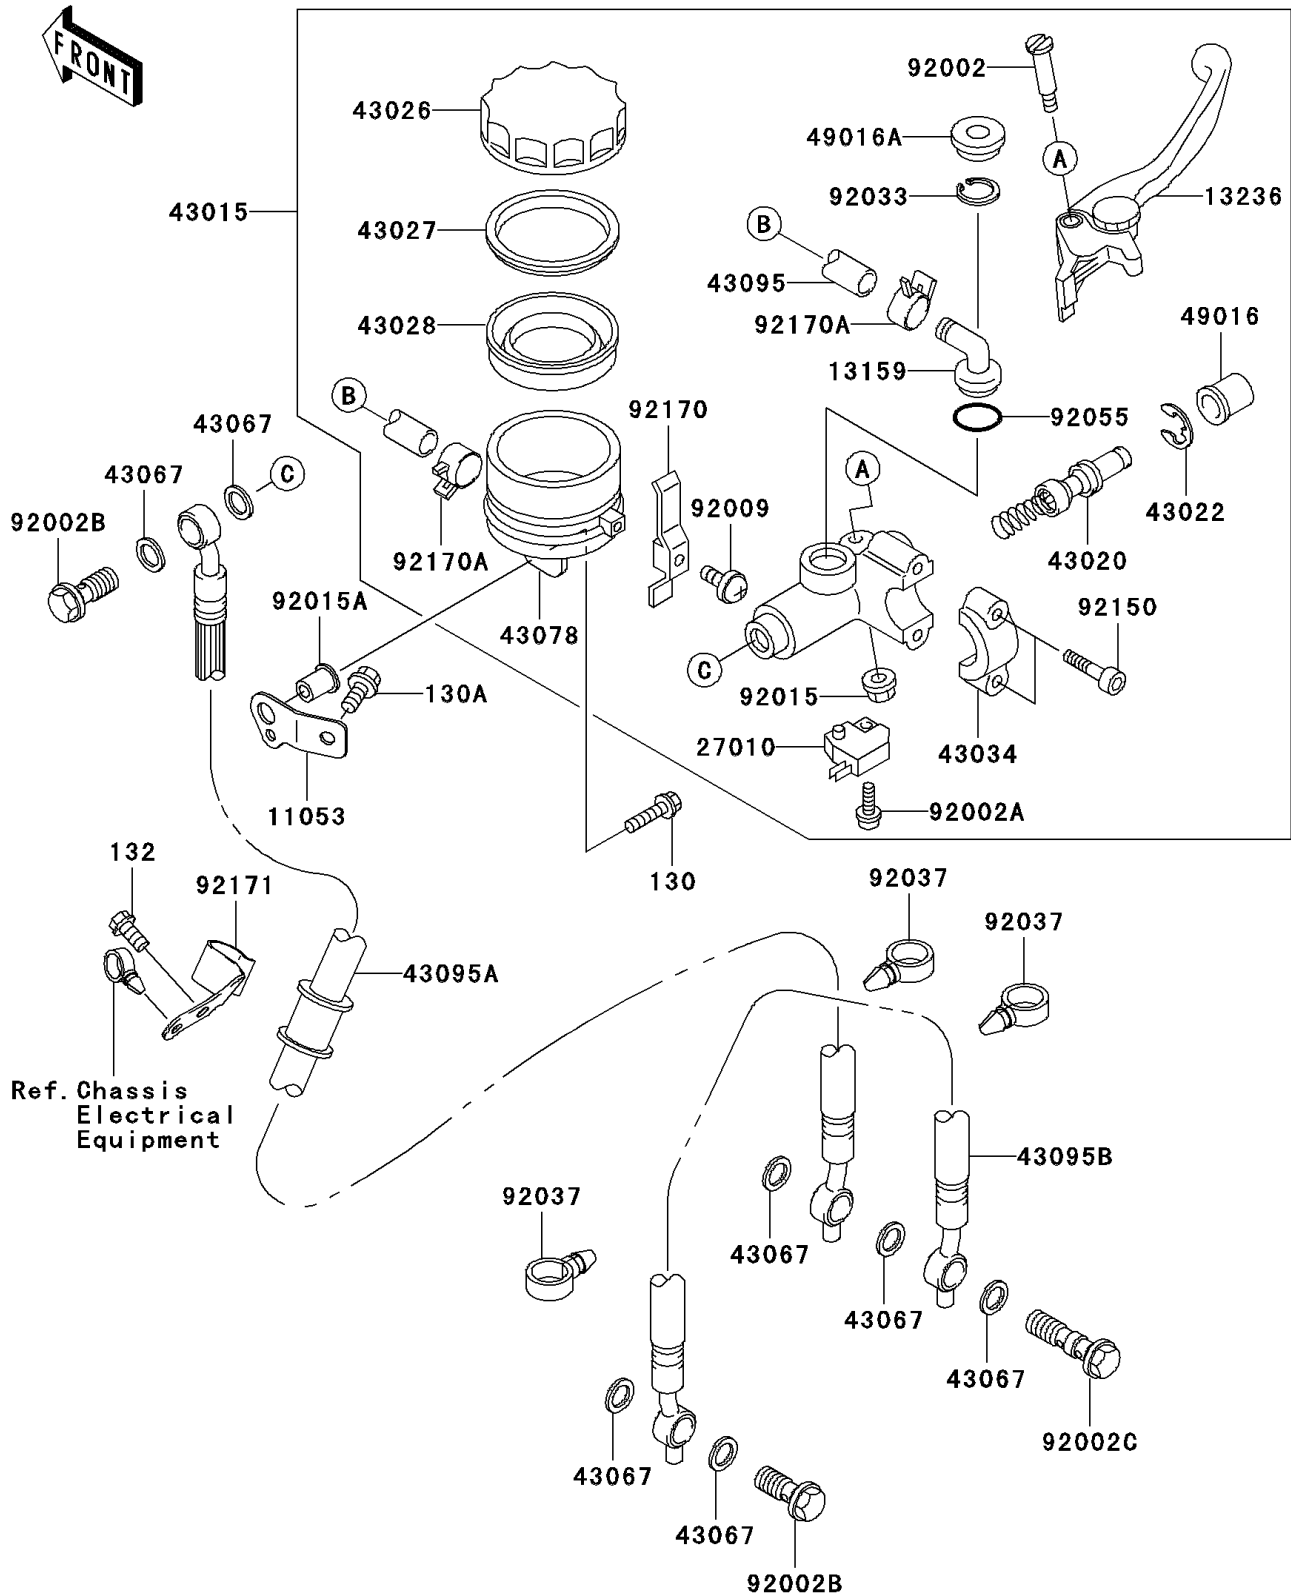

20032003 Ninja® ZX™-6R

PARTS DIAGRAM Front Master Cylinder

F2291

20032003 Ninja® ZX™-6R

PARTS LIST

Front Master Cylinder

ITEM NAME	PART NUMBER	QUANTITY
-----------	-------------	----------
