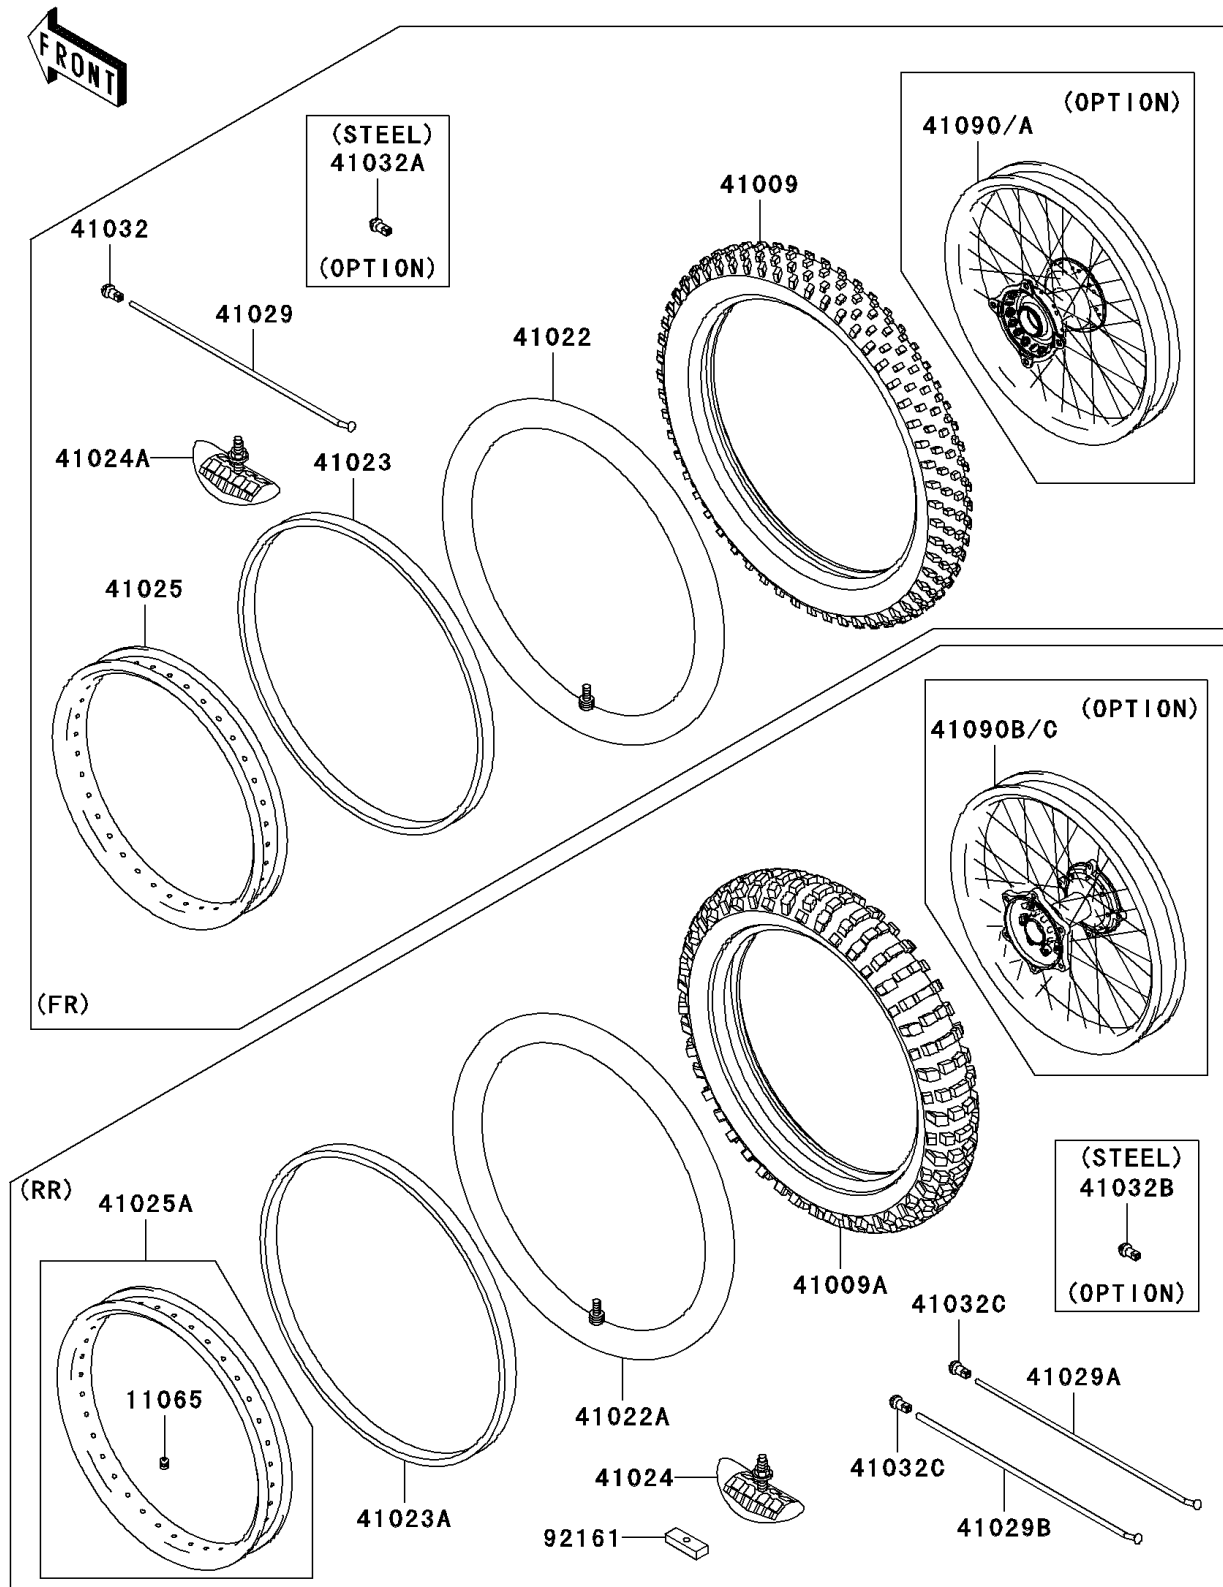

2008 KLX[®] 450R

PARTS DIAGRAM

Wheels/Tires

F2210

2008 KLX[®] 450R

PARTS LIST

Wheels/Tires

Kawasaki

Let the Good Times Roll[®]

ITEM NAME

PART NUMBER

QUANTITY
