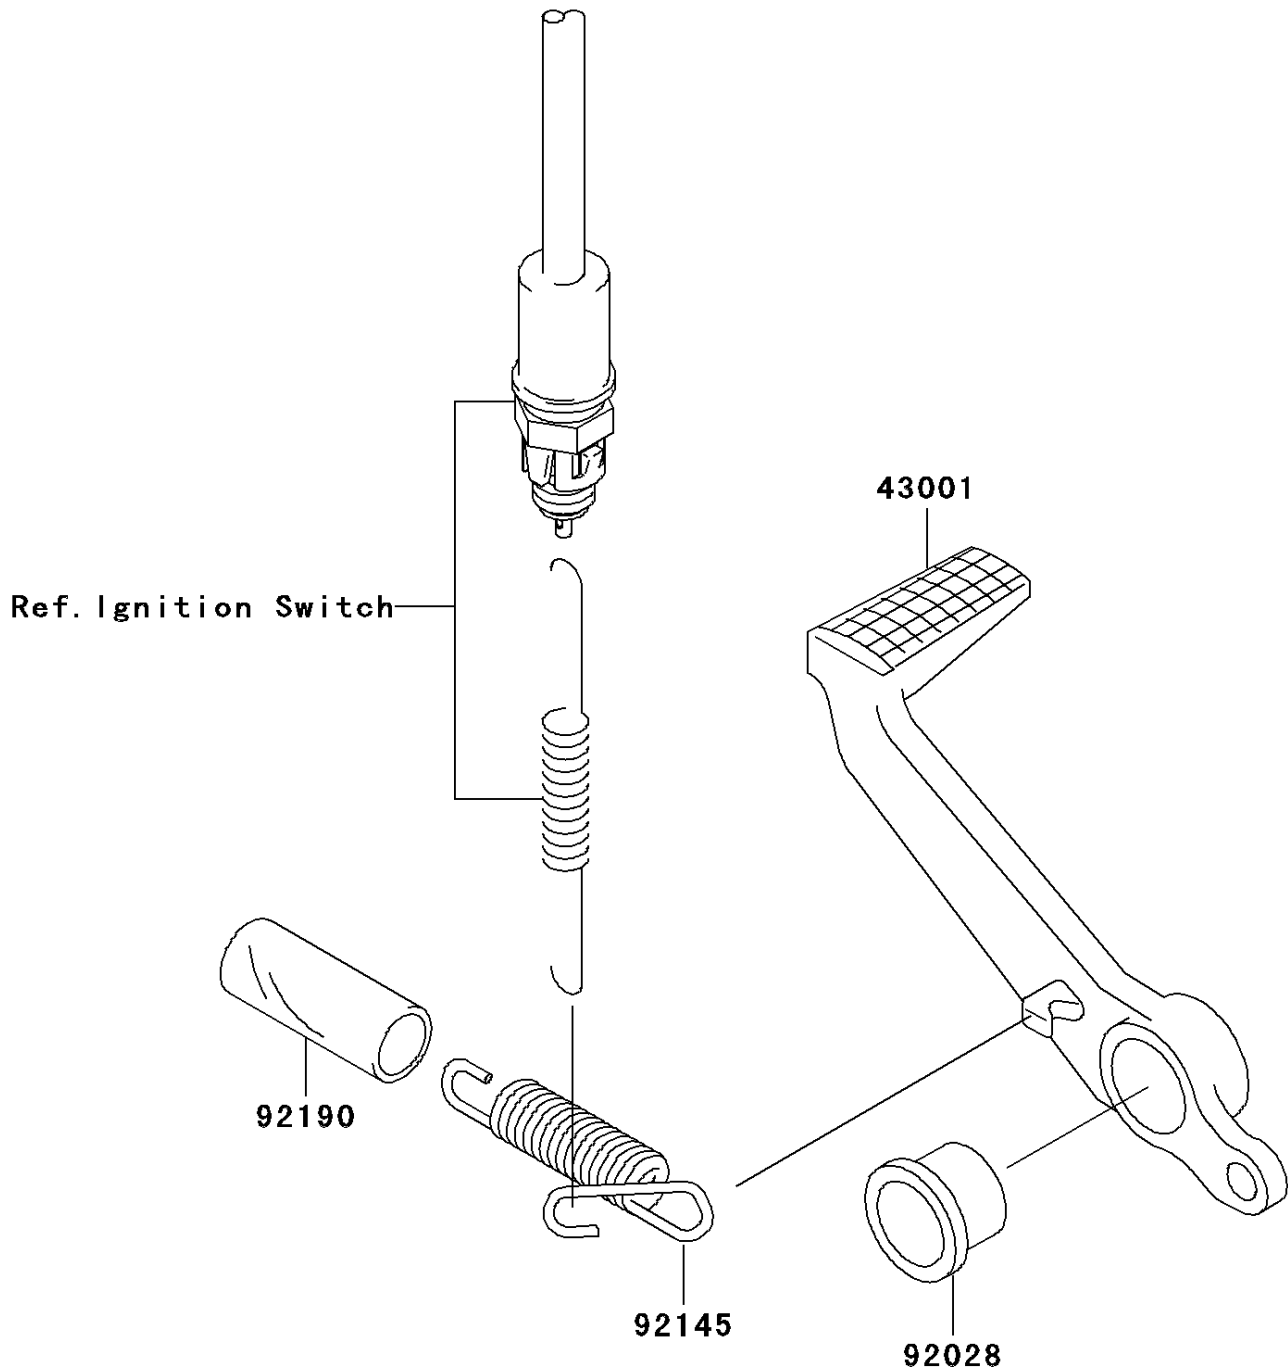

2003 Ninja[®] ZX[™]-6R

PARTS DIAGRAM

Brake Pedal/Torque Link

2003 Ninja® ZX™-6R

PARTS LIST

Brake Pedal/Torque Link

ITEM NAME

PART NUMBER

QUANTITY
