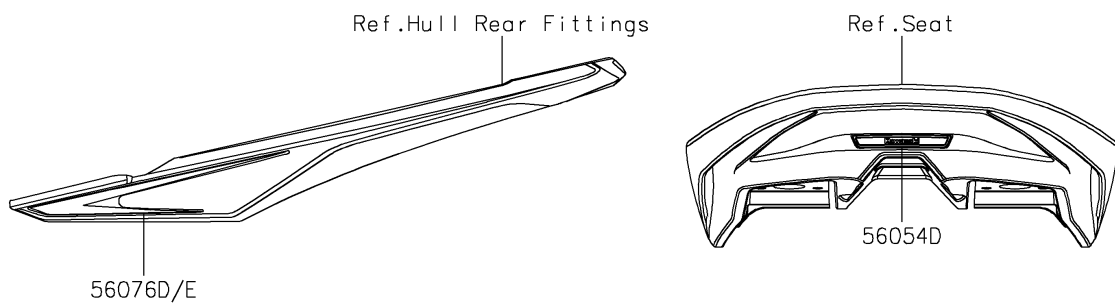

2024 JET SKI® ULTRA® 310X

PARTS DIAGRAM

Decals

F3880

2024 JET SKI® ULTRA® 310X

PARTS LIST

Decals

ITEM NAME	PART NUMBER	QUANTITY
-----------	-------------	----------
