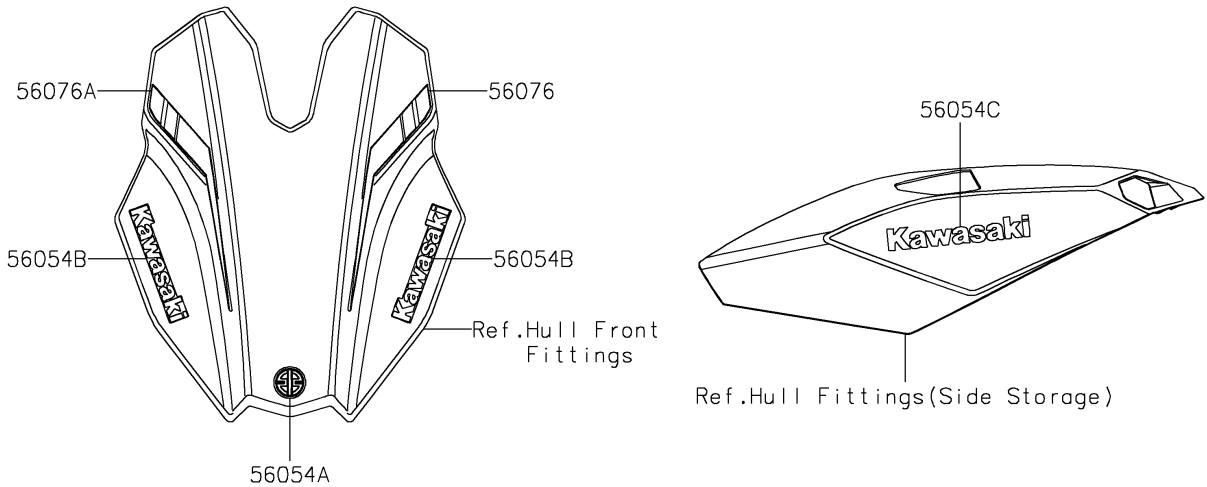

2024 JET SKI® ULTRA® 310X

PARTS DIAGRAM

Decals

F3880

2024 JET SKI® ULTRA® 310X

PARTS LIST

Decals

ITEM NAME	PART NUMBER	QUANTITY
-----------	-------------	----------
