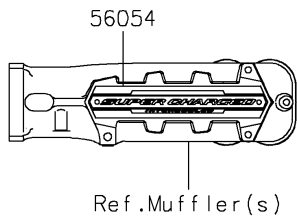

2025 Ultra310X

PARTS DIAGRAM

Decals

F3880

2025 Ultra310X

PARTS LIST

Decals

ITEM NAME	PART NUMBER	QUANTITY
MARK,SUPER CHARGED (Ref # 56054)	56054-1334	1
MARK,HATCH COVER,RIVER (Ref # 56054A)	56054-2918	1
MARK,HATCH COVER,KAWASAKI (Ref # 56054B)	56054-3782	2
MARK,SIDE STORAGE,KAWASAKI (Ref # 56054C)	56054-3784	2
MARK,RR GRIP,KAWASAKI (Ref # 56054D)	56054-3927	1
MARK,DECK,LH,ULTRA310X (Ref # 56054E)	56054-3963	1
MARK,DECK,RH,ULTRA310X (Ref # 56054F)	56054-3964	1
MARK,DECK,SUPERCHARGED (Ref # 56054G)	56054-4003	2
PATTERN,HATCH COVER,LH (Ref # 56076)	56076-4039	1
PATTERN,HATCH COVER,RH (Ref # 56076A)	56076-4040	1
PATTERN,DECK,LH (Ref # 56076B)	56076-4041	1
PATTERN,DECK,RH (Ref # 56076C)	56076-4042	1
PATTERN,SIDE COVER,LH (Ref # 56076D)	56076-4043	1
PATTERN,SIDE COVER,RH (Ref # 56076E)	56076-4044	1
PATTERN,HULL,LH (Ref # 56077)	56077-0432	1
PATTERN,HULL,RH (Ref # 56077A)	56077-0433	1