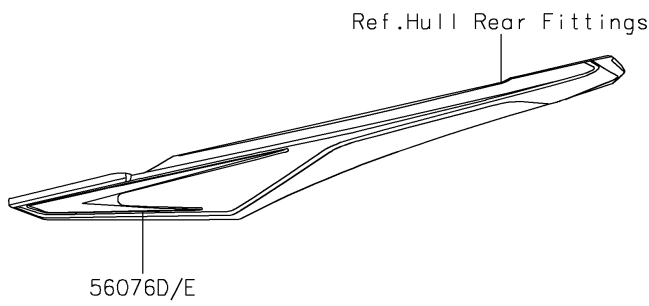

2025 Ultra310X

PARTS DIAGRAM

Decals

F3880

2025 Ultra310X

PARTS LIST

Decals

ITEM NAME	PART NUMBER	QUANTITY
MARK,SUPER CHARGED (Ref # 56054)	56054-1334	1
MARK,HATCH COVER,RIVER (Ref # 56054A)	56054-2918	1
MARK,HATCH COVER,KAWASAKI (Ref # 56054B)	56054-3782	2
MARK,SIDE STORAGE,KAWASAKI (Ref # 56054C)	56054-3784	2
MARK,RR GRIP,KAWASAKI (Ref # 56054D)	56054-3927	1
MARK,DECK,LH,ULTRA310X (Ref # 56054E)	56054-3963	1
MARK,DECK,RH,ULTRA310X (Ref # 56054F)	56054-3964	1
MARK,DECK,SUPERCHARGED (Ref # 56054G)	56054-4003	2
PATTERN,HATCH COVER,LH (Ref # 56076)	56076-4039	1
PATTERN,HATCH COVER,RH (Ref # 56076A)	56076-4040	1
PATTERN,DECK,LH (Ref # 56076B)	56076-4041	1
PATTERN,DECK,RH (Ref # 56076C)	56076-4042	1
PATTERN,SIDE COVER,LH (Ref # 56076D)	56076-4043	1
PATTERN,SIDE COVER,RH (Ref # 56076E)	56076-4044	1
PATTERN,HULL,LH (Ref # 56077)	56077-0432	1
PATTERN,HULL,RH (Ref # 56077A)	56077-0433	1