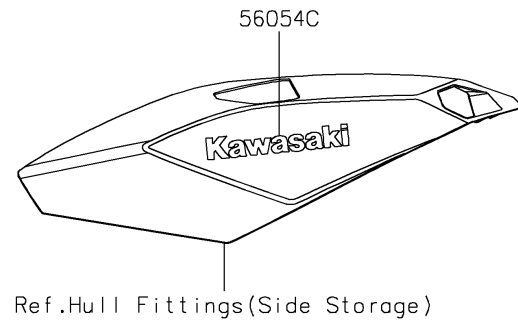

2025 Ultra310X

PARTS DIAGRAM

Decals

F3880

2025 Ultra310X

PARTS LIST

Decals

ITEM NAME	PART NUMBER	QUANTITY
MARK,SUPER CHARGED (Ref # 56054)	56054-1334	1
MARK,HATCH COVER,RIVER (Ref # 56054A)	56054-2918	1
MARK,HATCH COVER,KAWASAKI (Ref # 56054B)	56054-3782	2
MARK,SIDE STORAGE,KAWASAKI (Ref # 56054C)	56054-3784	2
MARK,RR GRIP,KAWASAKI (Ref # 56054D)	56054-3927	1
MARK,DECK,LH,ULTRA310X (Ref # 56054E)	56054-3963	1
MARK,DECK,RH,ULTRA310X (Ref # 56054F)	56054-3964	1
MARK,DECK,SUPERCHARGED (Ref # 56054G)	56054-4003	2
PATTERN,HATCH COVER,LH (Ref # 56076)	56076-4039	1
PATTERN,HATCH COVER,RH (Ref # 56076A)	56076-4040	1
PATTERN,DECK,LH (Ref # 56076B)	56076-4041	1
PATTERN,DECK,RH (Ref # 56076C)	56076-4042	1
PATTERN,SIDE COVER,LH (Ref # 56076D)	56076-4043	1
PATTERN,SIDE COVER,RH (Ref # 56076E)	56076-4044	1
PATTERN,HULL,LH (Ref # 56077)	56077-0432	1
PATTERN,HULL,RH (Ref # 56077A)	56077-0433	1