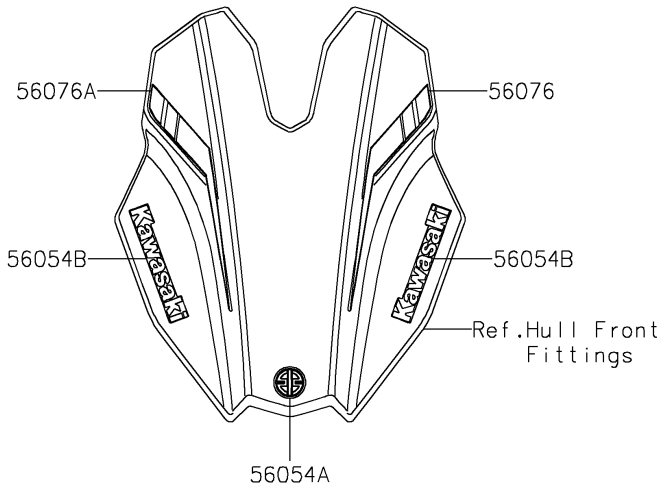

2025 Ultra310X

PARTS DIAGRAM

Decals

F3880

2025 Ultra310X

PARTS LIST

Decals

ITEM NAME	PART NUMBER	QUANTITY
MARK,SUPER CHARGED (Ref # 56054)	56054-1334	1
MARK,HATCH COVER,RIVER (Ref # 56054A)	56054-2918	1
MARK,HATCH COVER,KAWASAKI (Ref # 56054B)	56054-3782	2
MARK,SIDE STORAGE,KAWASAKI (Ref # 56054C)	56054-3784	2
MARK,RR GRIP,KAWASAKI (Ref # 56054D)	56054-3927	1
MARK,DECK,LH,ULTRA310X (Ref # 56054E)	56054-3963	1
MARK,DECK,RH,ULTRA310X (Ref # 56054F)	56054-3964	1
MARK,DECK,SUPERCHARGED (Ref # 56054G)	56054-4003	2
PATTERN,HATCH COVER,LH (Ref # 56076)	56076-4039	1
PATTERN,HATCH COVER,RH (Ref # 56076A)	56076-4040	1
PATTERN,DECK,LH (Ref # 56076B)	56076-4041	1
PATTERN,DECK,RH (Ref # 56076C)	56076-4042	1
PATTERN,SIDE COVER,LH (Ref # 56076D)	56076-4043	1
PATTERN,SIDE COVER,RH (Ref # 56076E)	56076-4044	1
PATTERN,HULL,LH (Ref # 56077)	56077-0432	1
PATTERN,HULL,RH (Ref # 56077A)	56077-0433	1