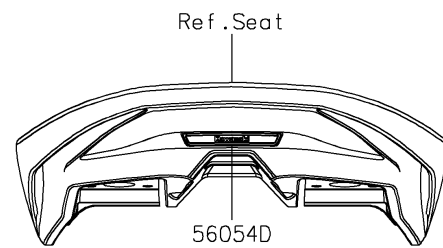

2025 Ultra310X

PARTS DIAGRAM

Decals

F3880

2025 Ultra310X

PARTS LIST

Decals

ITEM NAME	PART NUMBER	QUANTITY
MARK,SUPER CHARGED (Ref # 56054)	56054-1334	1
MARK,HATCH COVER,RIVER (Ref # 56054A)	56054-2918	1
MARK,HATCH COVER,KAWASAKI (Ref # 56054B)	56054-3782	2
MARK,SIDE STORAGE,KAWASAKI (Ref # 56054C)	56054-3784	2
MARK,RR GRIP,KAWASAKI (Ref # 56054D)	56054-3927	1
MARK,DECK,LH,ULTRA310X (Ref # 56054E)	56054-3963	1
MARK,DECK,RH,ULTRA310X (Ref # 56054F)	56054-3964	1
MARK,DECK,SUPERCHARGED (Ref # 56054G)	56054-4003	2
PATTERN,HATCH COVER,LH (Ref # 56076)	56076-4039	1
PATTERN,HATCH COVER,RH (Ref # 56076A)	56076-4040	1
PATTERN,DECK,LH (Ref # 56076B)	56076-4041	1
PATTERN,DECK,RH (Ref # 56076C)	56076-4042	1
PATTERN,SIDE COVER,LH (Ref # 56076D)	56076-4043	1
PATTERN,SIDE COVER,RH (Ref # 56076E)	56076-4044	1
PATTERN,HULL,LH (Ref # 56077)	56077-0432	1
PATTERN,HULL,RH (Ref # 56077A)	56077-0433	1