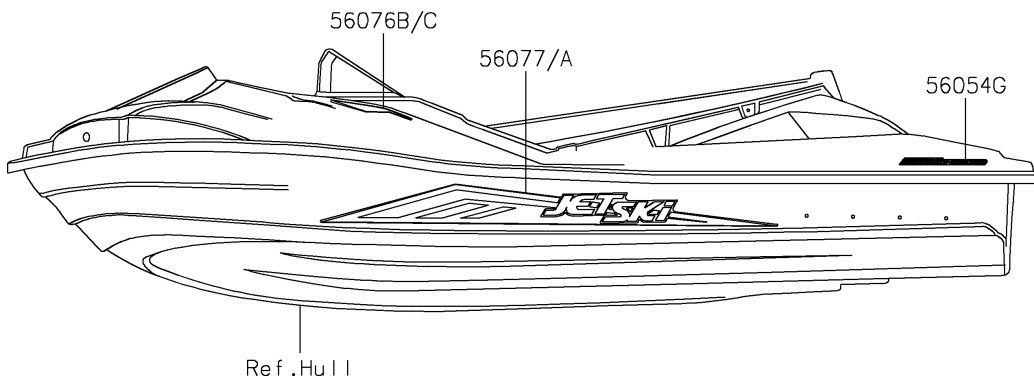

2025 Ultra310X

PARTS DIAGRAM

Decals

F3880

2025 Ultra310X

PARTS LIST

Decals

ITEM NAME	PART NUMBER	QUANTITY
MARK,SUPER CHARGED (Ref # 56054)	56054-1334	1
MARK,HATCH COVER,RIVER (Ref # 56054A)	56054-2918	1
MARK,HATCH COVER,KAWASAKI (Ref # 56054B)	56054-3782	2
MARK,SIDE STORAGE,KAWASAKI (Ref # 56054C)	56054-3784	2
MARK,RR GRIP,KAWASAKI (Ref # 56054D)	56054-3927	1
MARK,DECK,LH,ULTRA310X (Ref # 56054E)	56054-3963	1
MARK,DECK,RH,ULTRA310X (Ref # 56054F)	56054-3964	1
MARK,DECK,SUPERCHARGED (Ref # 56054G)	56054-4003	2
PATTERN,HATCH COVER,LH (Ref # 56076)	56076-4039	1
PATTERN,HATCH COVER,RH (Ref # 56076A)	56076-4040	1
PATTERN,DECK,LH (Ref # 56076B)	56076-4041	1
PATTERN,DECK,RH (Ref # 56076C)	56076-4042	1
PATTERN,SIDE COVER,LH (Ref # 56076D)	56076-4043	1
PATTERN,SIDE COVER,RH (Ref # 56076E)	56076-4044	1
PATTERN,HULL,LH (Ref # 56077)	56077-0432	1
PATTERN,HULL,RH (Ref # 56077A)	56077-0433	1