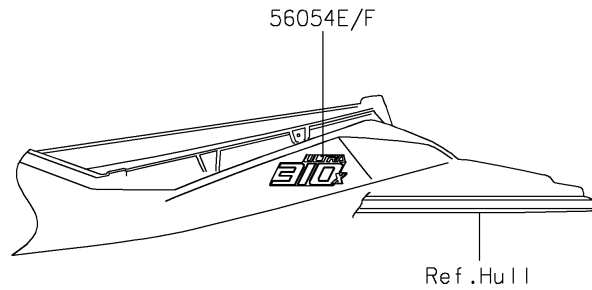

2025 Ultra310X

PARTS DIAGRAM

Decals

F3880

2025 Ultra310X

PARTS LIST

Decals

ITEM NAME	PART NUMBER	QUANTITY
MARK,SUPER CHARGED (Ref # 56054)	56054-1334	1
MARK,HATCH COVER,RIVER (Ref # 56054A)	56054-2918	1
MARK,HATCH COVER,KAWASAKI (Ref # 56054B)	56054-3782	2
MARK,SIDE STORAGE,KAWASAKI (Ref # 56054C)	56054-3784	2
MARK,RR GRIP,KAWASAKI (Ref # 56054D)	56054-3927	1
MARK,DECK,LH,ULTRA310X (Ref # 56054E)	56054-3963	1
MARK,DECK,RH,ULTRA310X (Ref # 56054F)	56054-3964	1
MARK,DECK,SUPERCHARGED (Ref # 56054G)	56054-4003	2
PATTERN,HATCH COVER,LH (Ref # 56076)	56076-4039	1
PATTERN,HATCH COVER,RH (Ref # 56076A)	56076-4040	1
PATTERN,DECK,LH (Ref # 56076B)	56076-4041	1
PATTERN,DECK,RH (Ref # 56076C)	56076-4042	1
PATTERN,SIDE COVER,LH (Ref # 56076D)	56076-4043	1
PATTERN,SIDE COVER,RH (Ref # 56076E)	56076-4044	1
PATTERN,HULL,LH (Ref # 56077)	56077-0432	1
PATTERN,HULL,RH (Ref # 56077A)	56077-0433	1