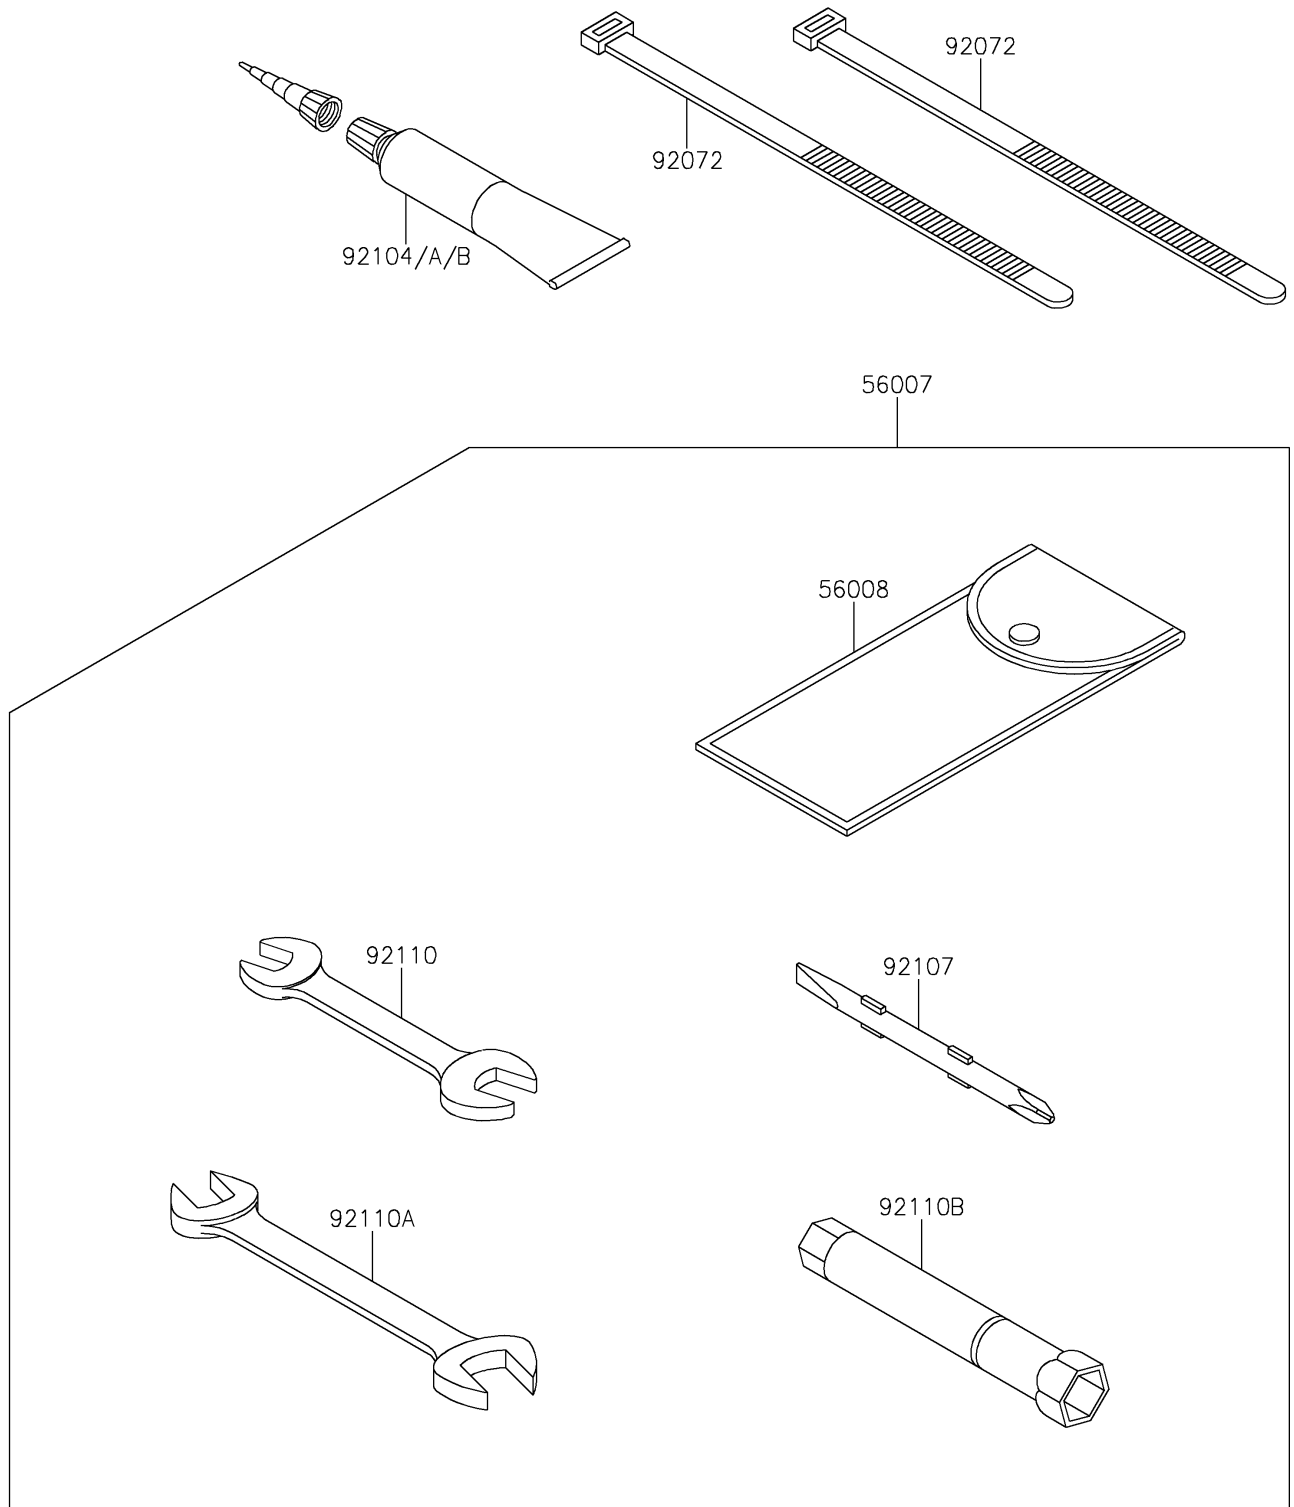

2025 Ultra310X

PARTS DIAGRAM

Owner's Tools

F3182

2025 Ultra310X

PARTS LIST

Owner's Tools

ITEM NAME

PART NUMBER

QUANTITY
