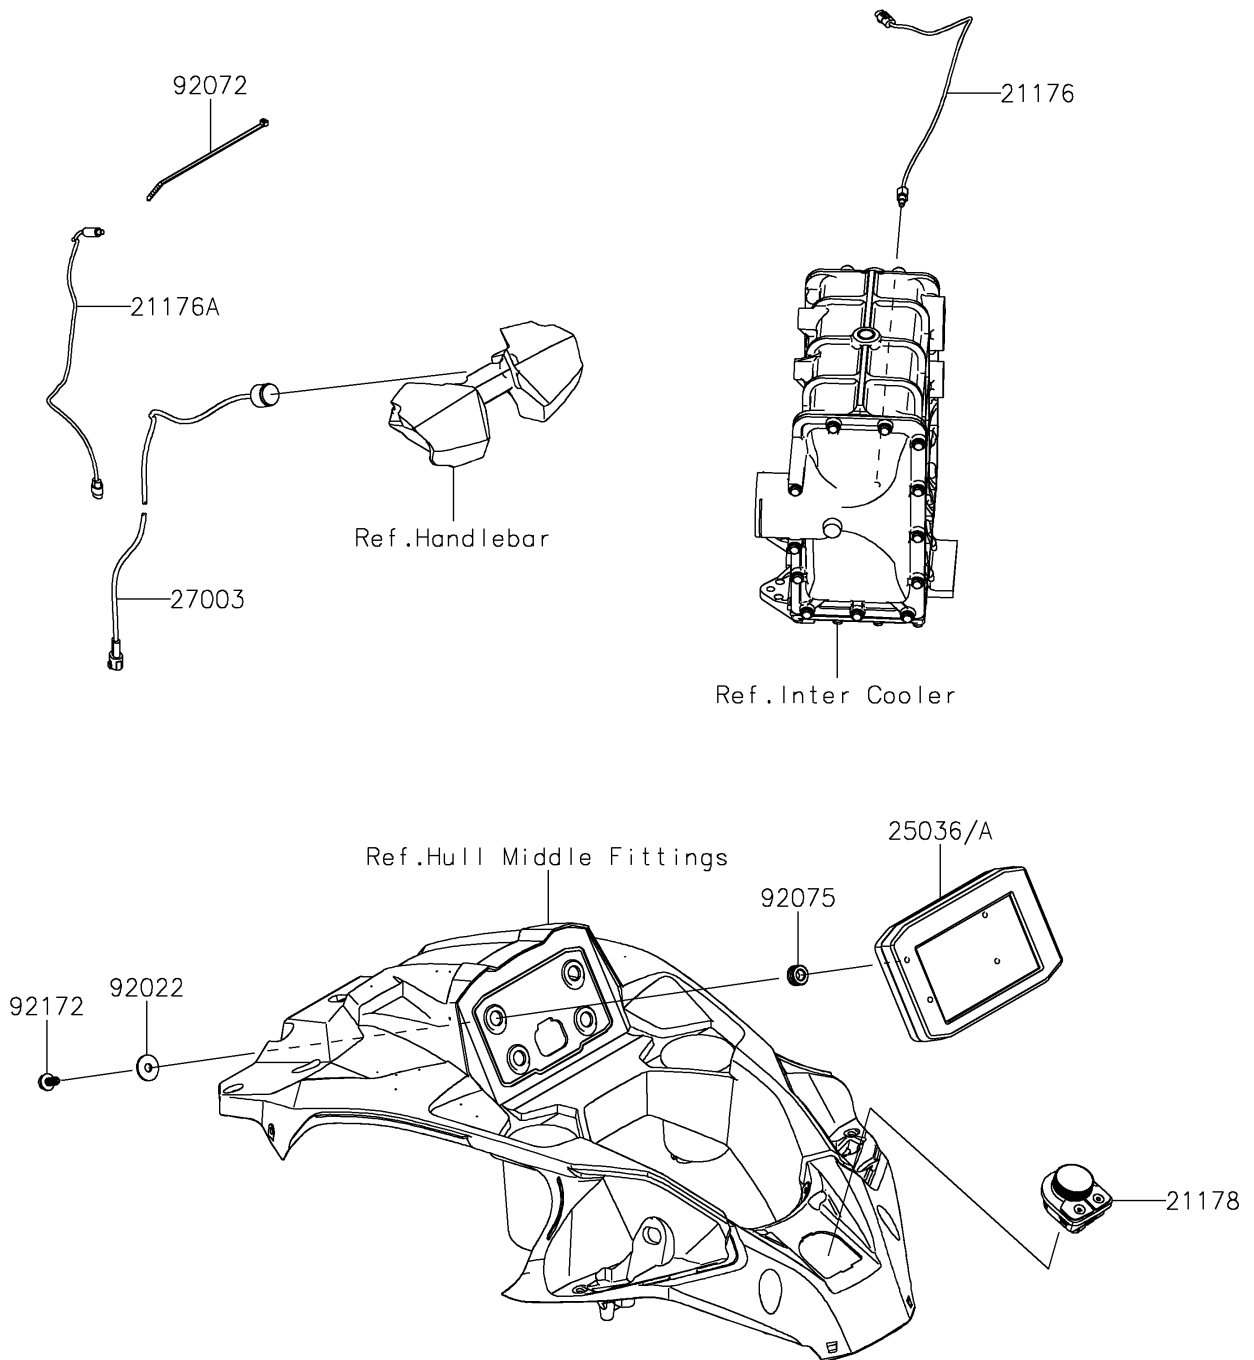

2025 Ultra310X

PARTS DIAGRAM

Meters

F3179

2025 Ultra310X

PARTS LIST

Meters

ITEM NAME	PART NUMBER	QUANTITY
SENSOR,TEMP (Ref # 21176)	21176-0072	1
SENSOR,AIR TEMP (Ref # 21176A)	21176-3778	1
CONTROL-SWITCH (Ref # 21178)	21178-0006	1
METER-ASSY-MULTI-FUNCTION (Ref # 25036A)	25036-0199	1
HORN (Ref # 27003)	27003-0170	1
WASHER,6.5X20X1.5 (Ref # 92022)	92022-3710	4
BAND,L=188.85 (Ref # 92072)	92072-0105	1
DAMPER (Ref # 92075)	92075-1898	4
SCREW,TAPPING,6X16 (Ref # 92172)	92172-1435	4