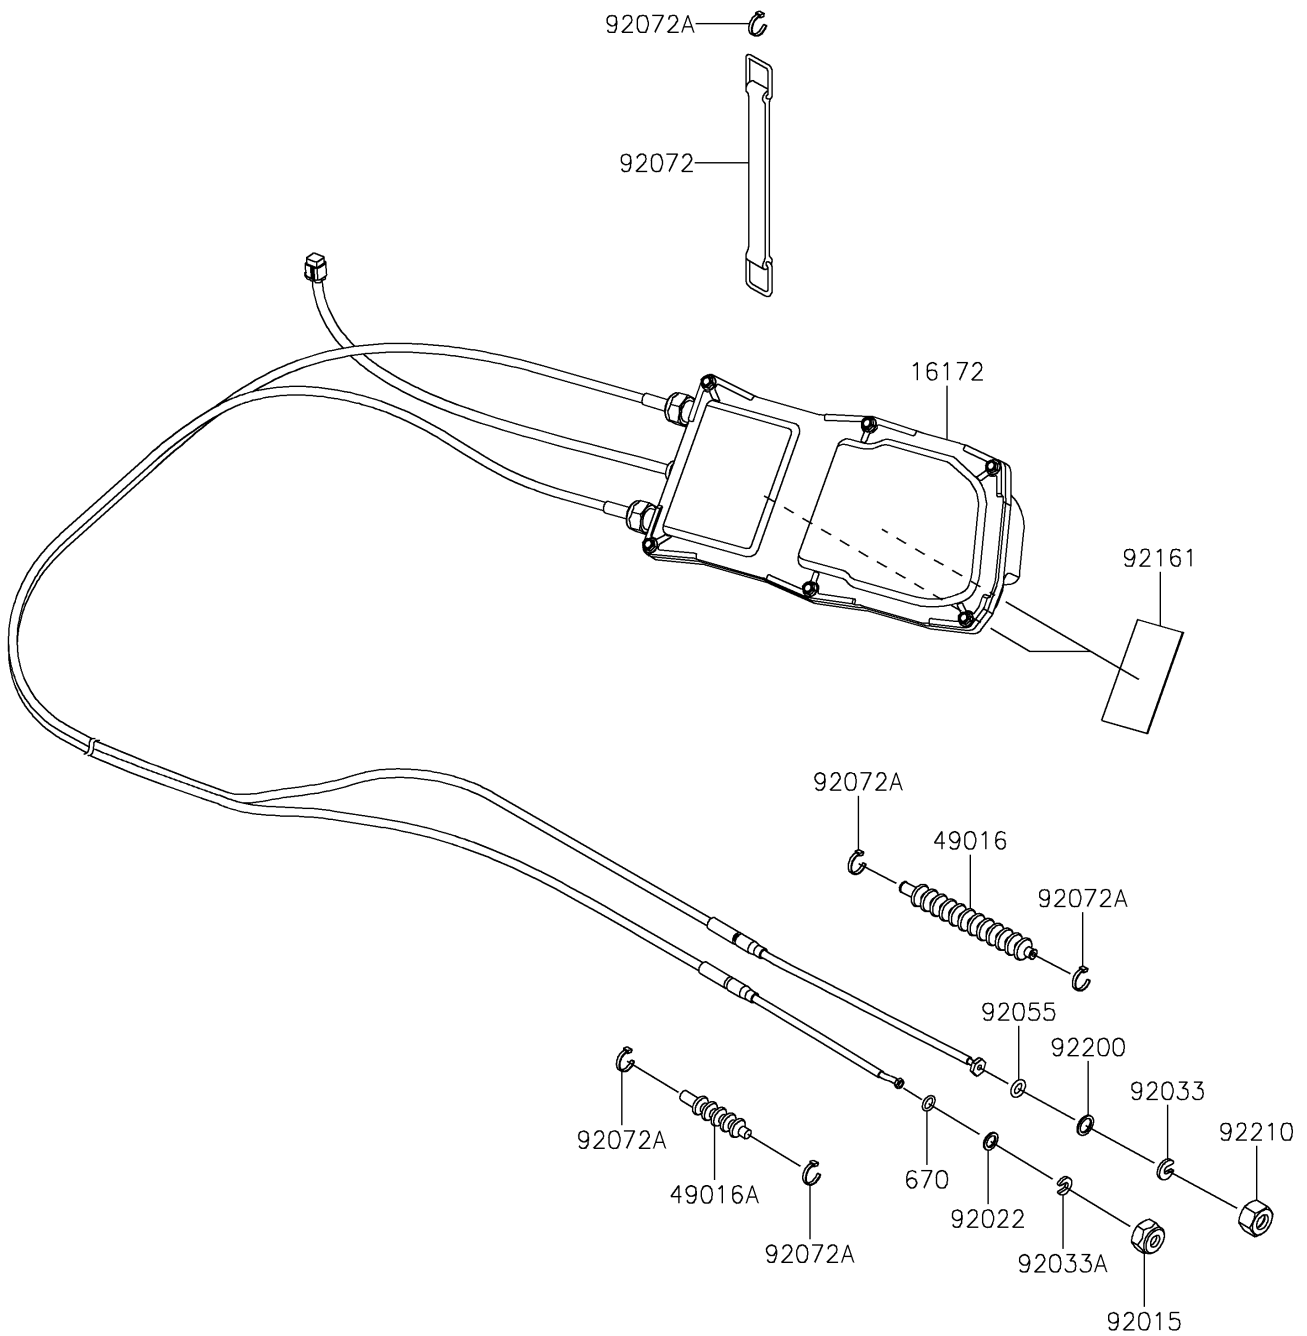

## PARTS DIAGRAM

# 2025 Ultra310X

## PARTS LIST

### Control

ITEM NAME	PART NUMBER	QUANTITY
ACTUATOR,JET PUMP (Ref # 16172)	16172-0572	1
COVER-SEAL (Ref # 49016)	49016-0695	1
COVER-SEAL,TILT CABLE (Ref # 49016A)	49016-3702	1
NUT,20MM (Ref # 92015)	92015-526	1
WASHER (Ref # 92022)	92022-535	1
RING-SNAP (Ref # 92033)	92033-3735	1
RING-SNAP,7.7X17.5X3.0 (Ref # 92033A)	92033-3737	1
RING-O (Ref # 92055)	92055-3778	1
BAND,BATTERY (Ref # 92072)	92072-3879	1
BAND,L=100.08 (Ref # 92072A)	92072-3882	5
DAMPER (Ref # 92161)	92161-3728	2
WASHER,14.5X20X1.5 (Ref # 92200)	92200-3793	1
NUT,22MM (Ref # 92210)	92210-3772	1
O RING,11MM (Ref # 670)	670B2011	1