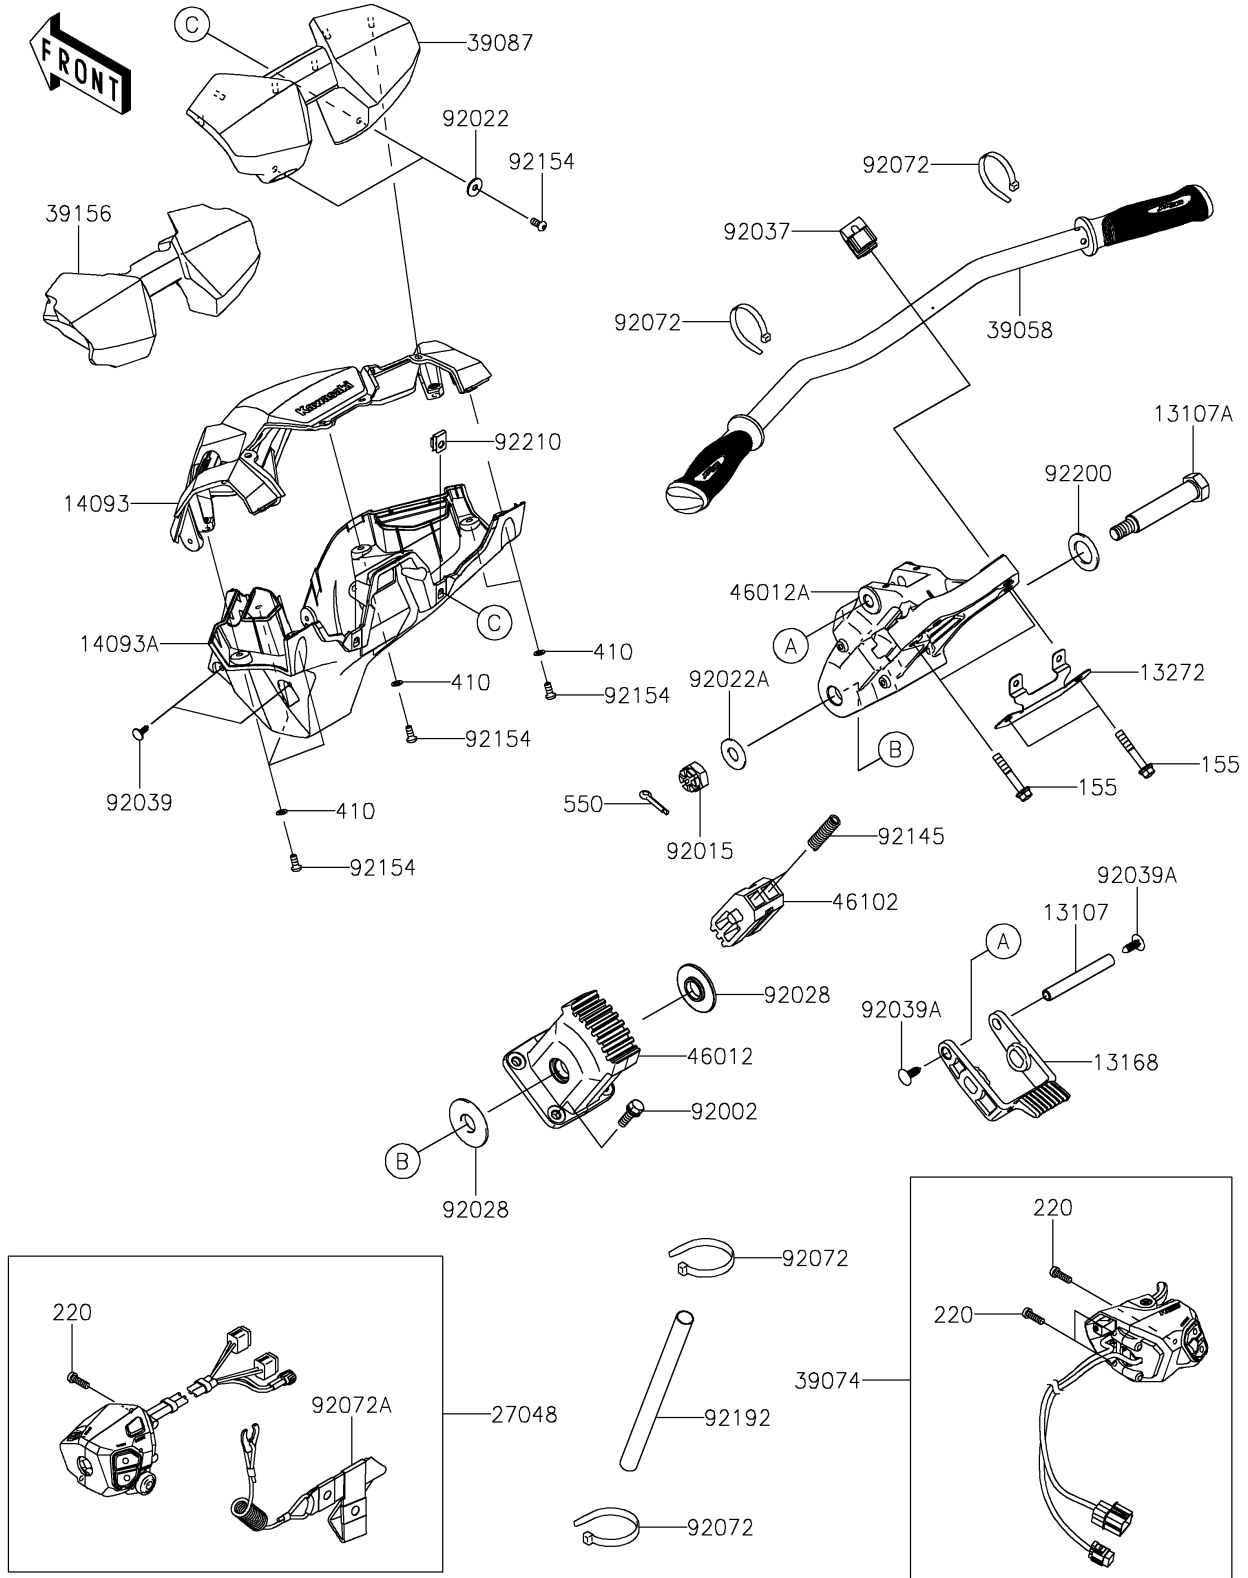

2024 JET SKI® ULTRA® 310X

PARTS DIAGRAM

Handlebar

F3172

2024 JET SKI® ULTRA® 310X

PARTS LIST

Handlebar

ITEM NAME

PART NUMBER

QUANTITY
