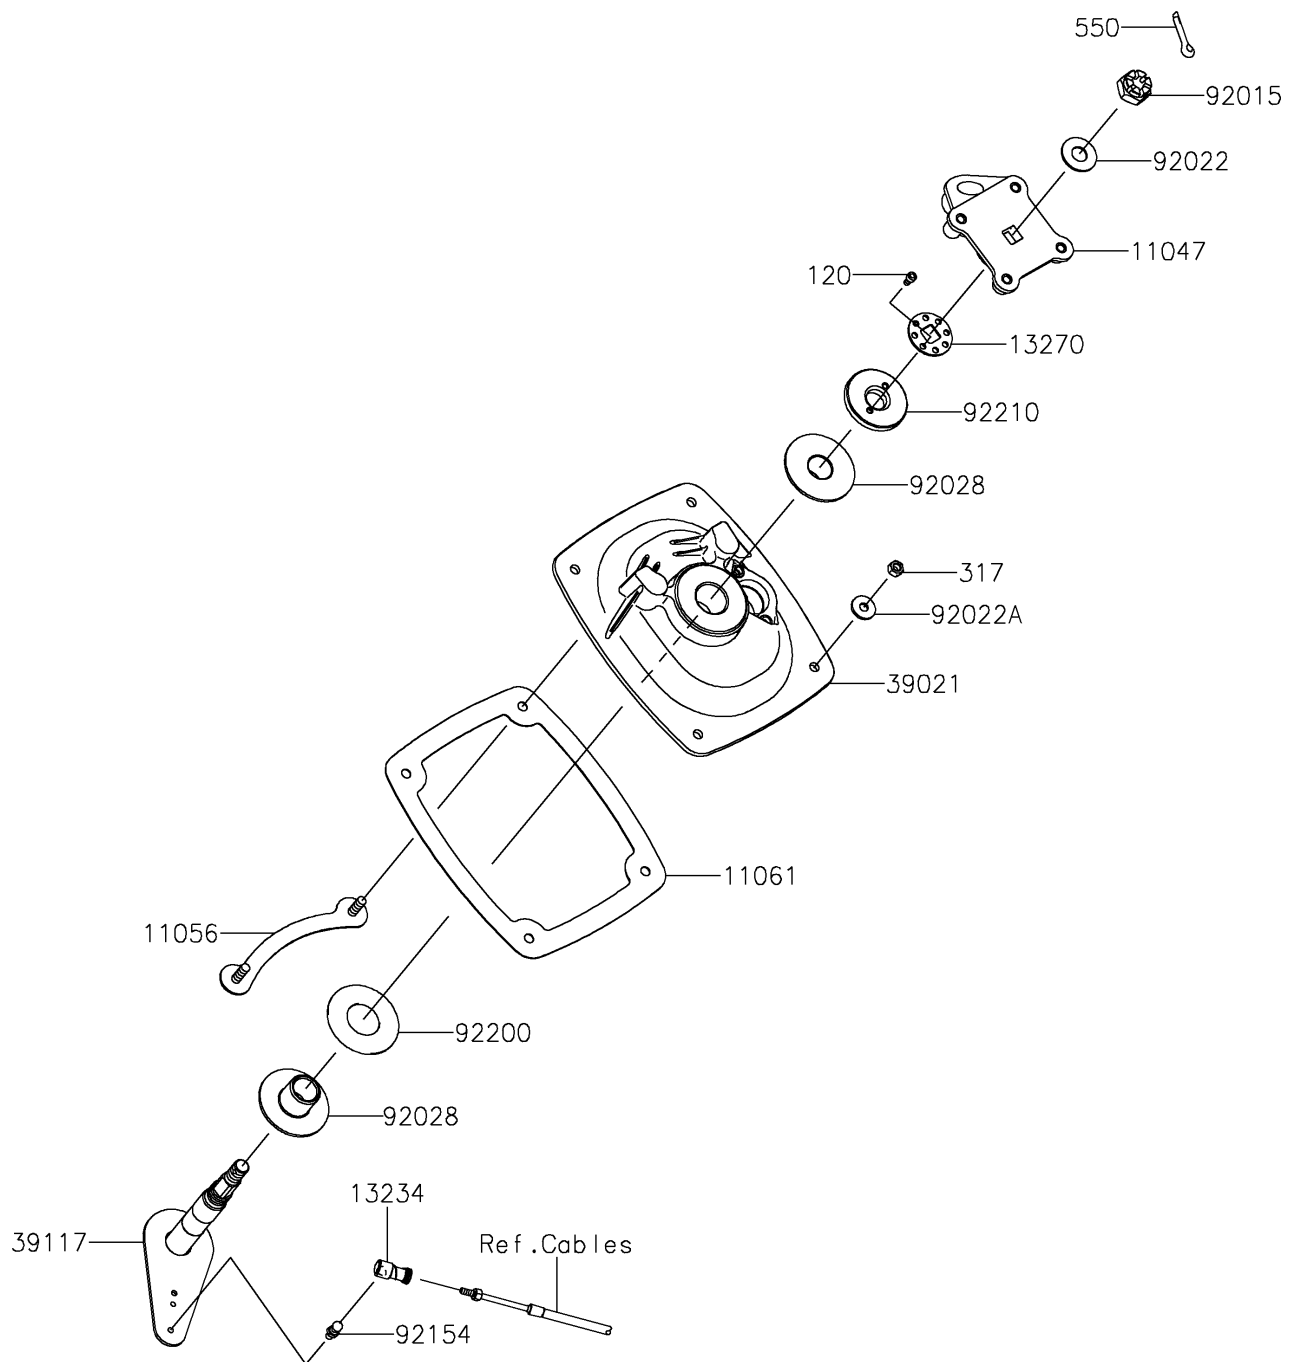

2025 Ultra310X

PARTS DIAGRAM

Handle Pole

F3171

2025 Ultra310X

PARTS LIST

Handle Pole

ITEM NAME

PART NUMBER

QUANTITY
