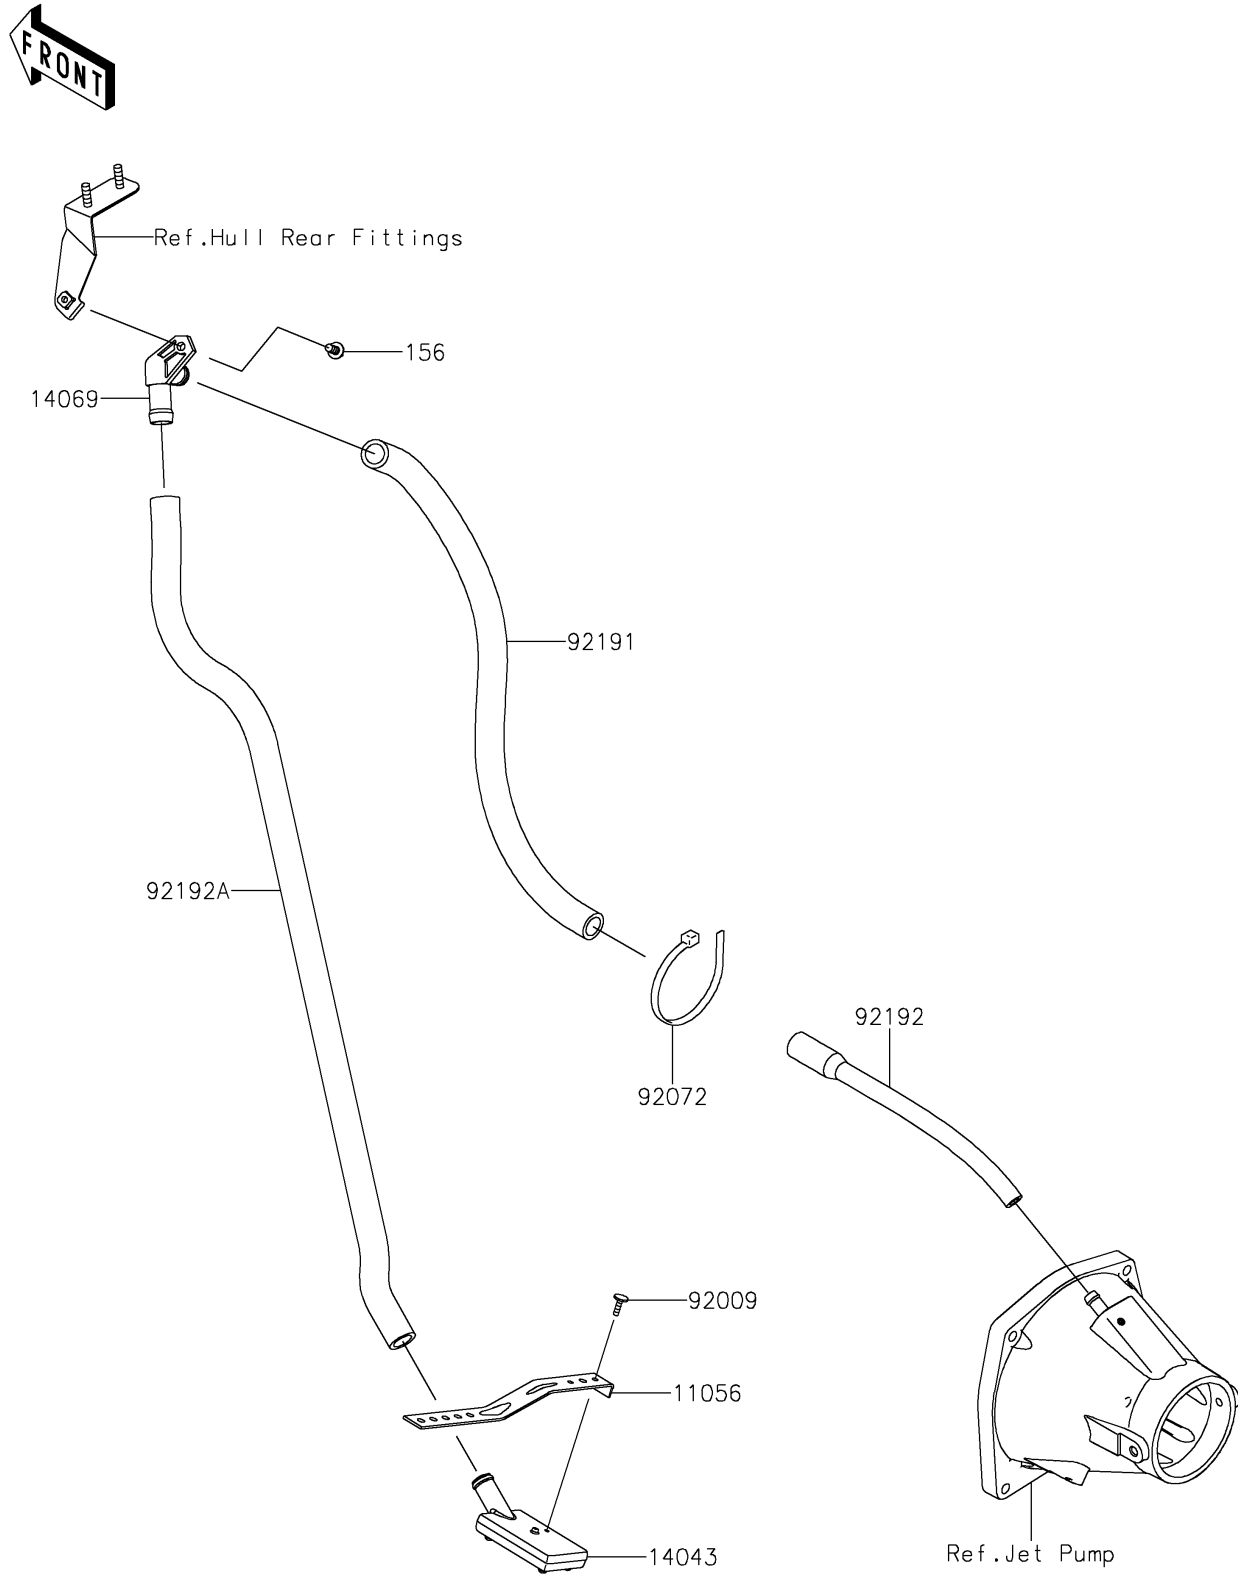

2025 Ultra310X

PARTS DIAGRAM

Bilge System

F3145

2025 Ultra310X

PARTS LIST

Bilge System

ITEM NAME

PART NUMBER

QUANTITY
