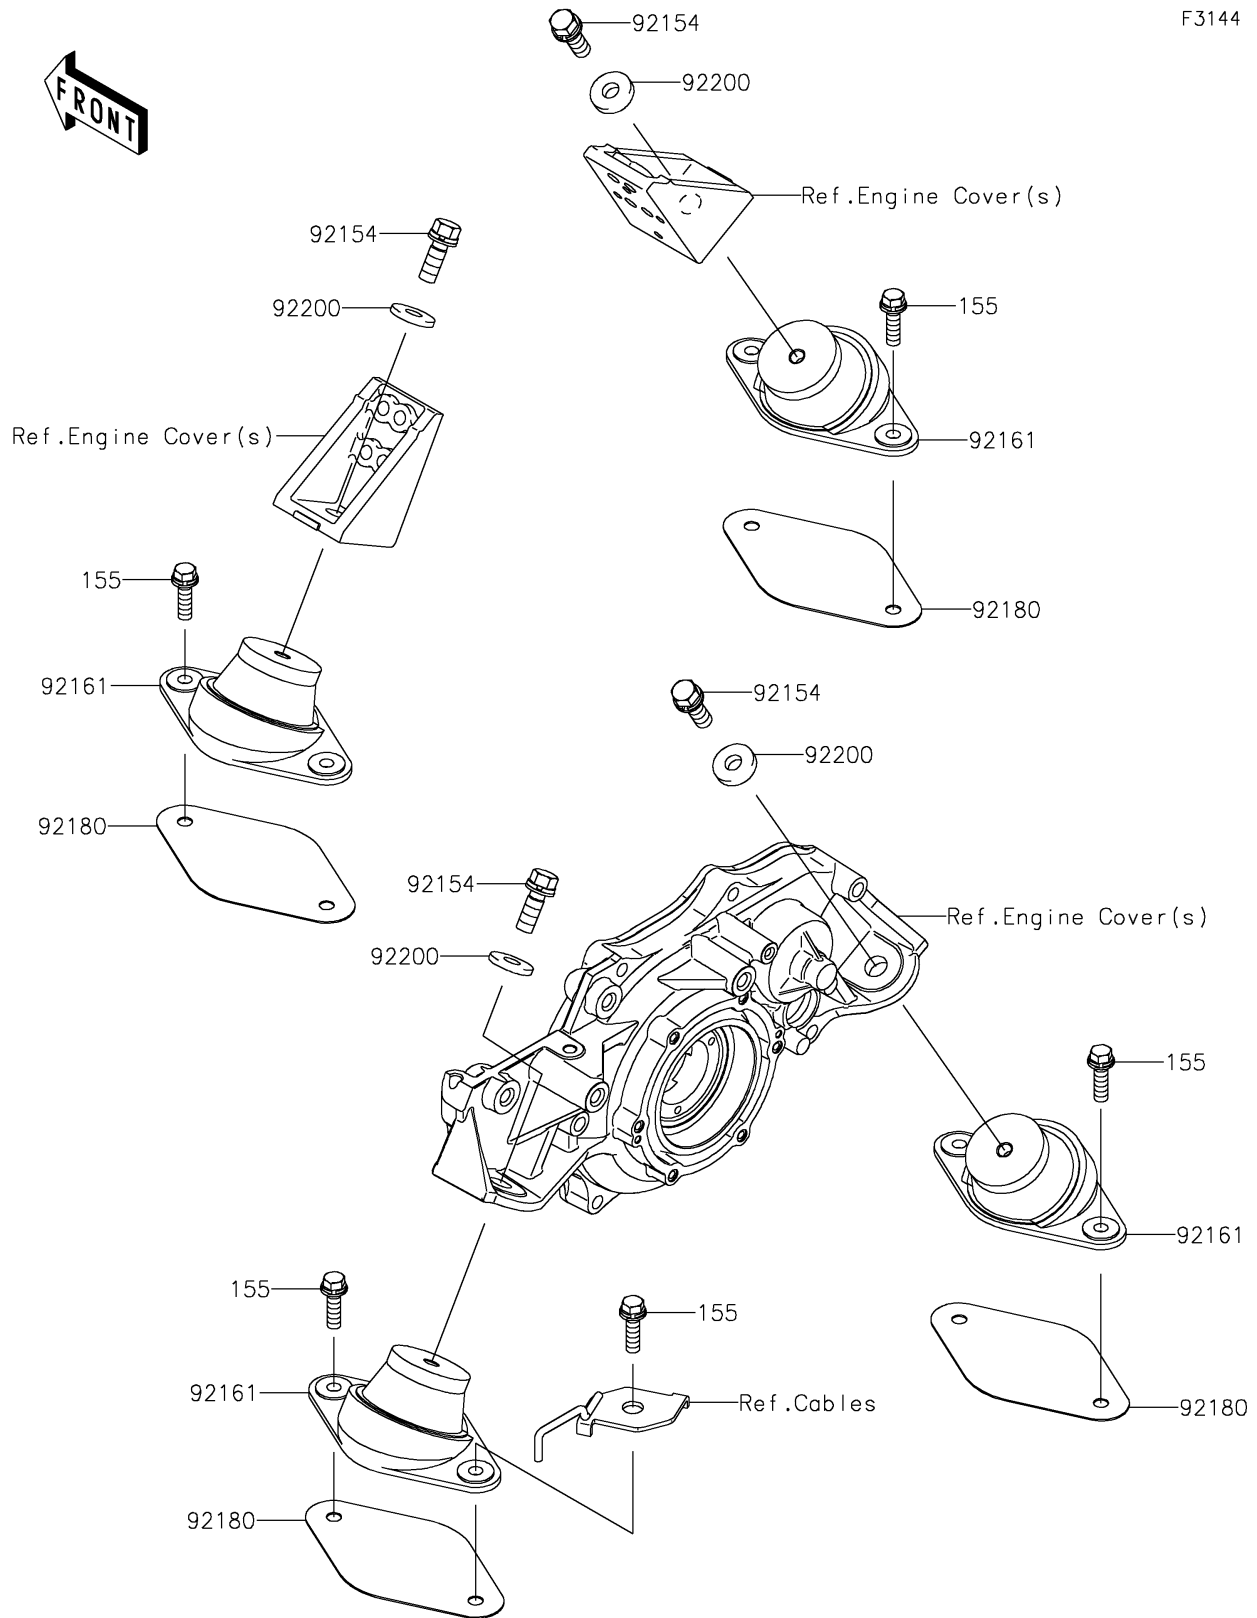

2024 JET SKI® ULTRA® 310X

PARTS DIAGRAM

Engine Mount

2024 JET SKI® ULTRA® 310X

PARTS LIST

Engine Mount

ITEM NAME

PART NUMBER

QUANTITY
