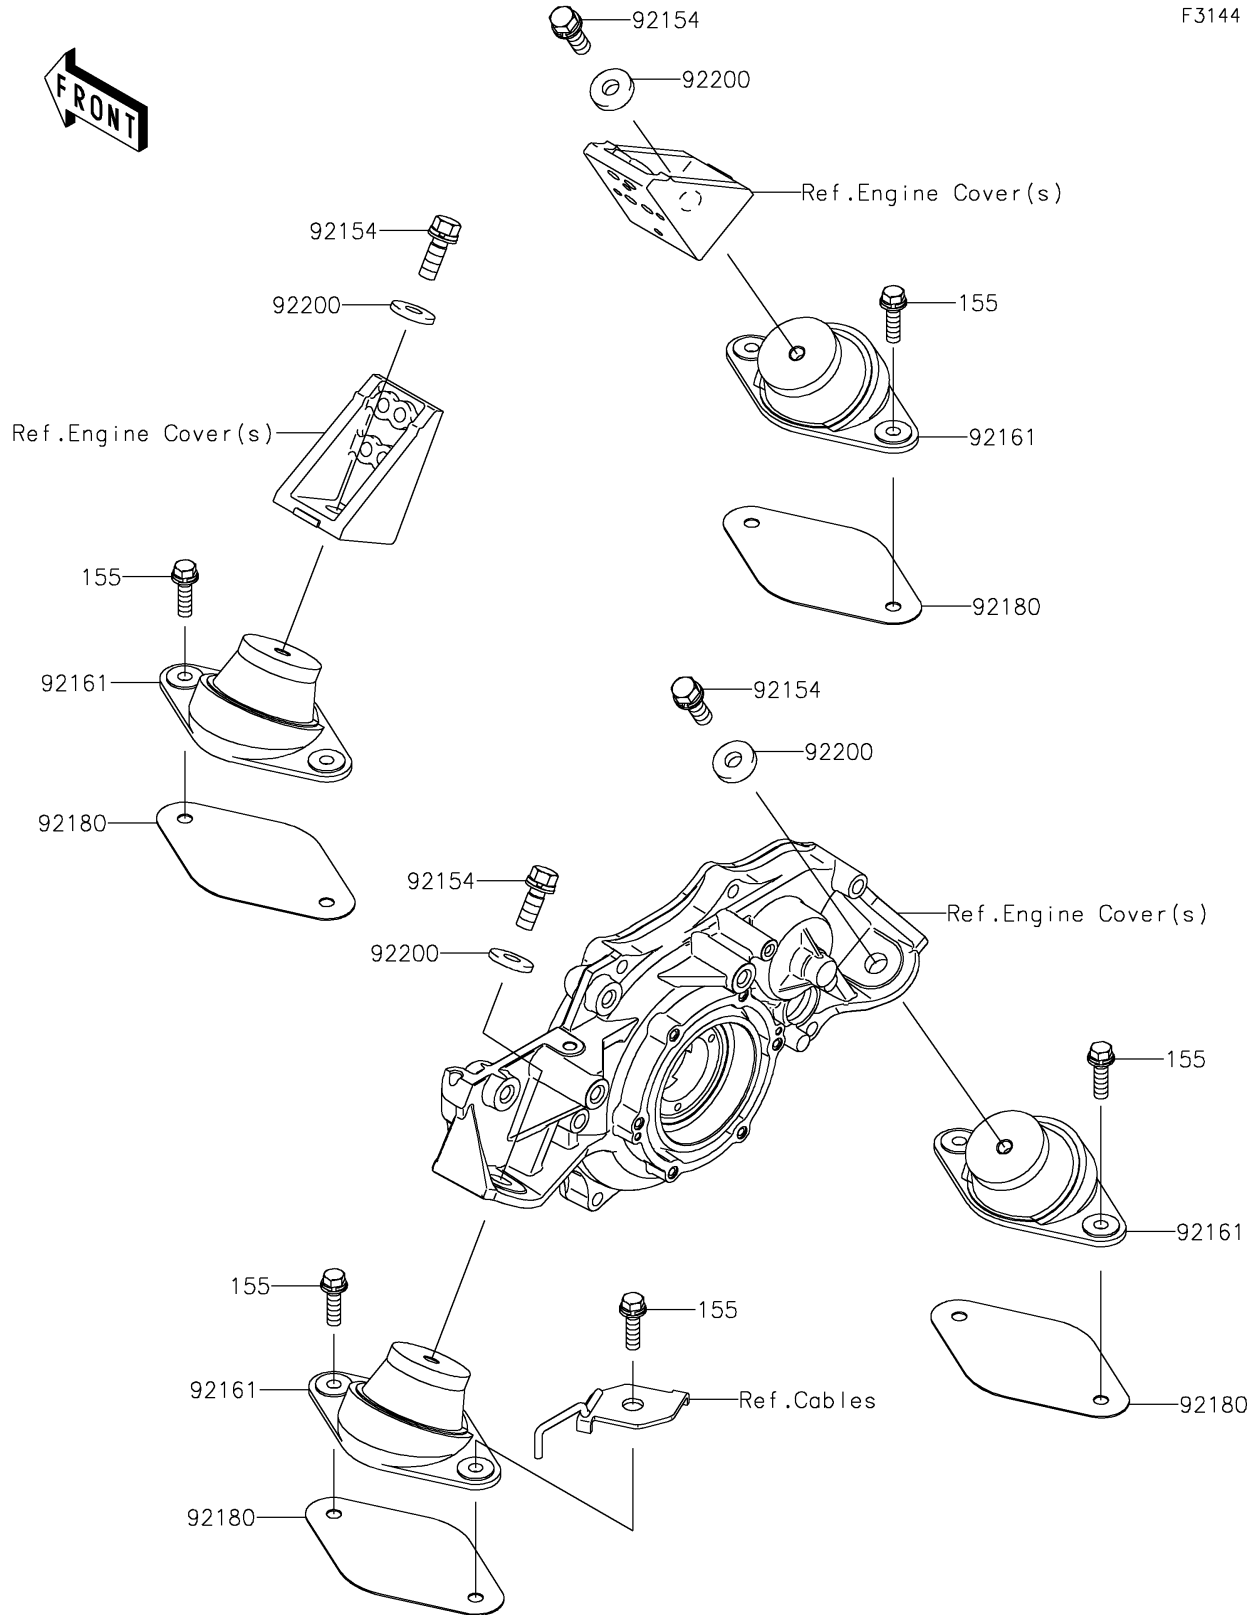

2025 Ultra310X

PARTS DIAGRAM

Engine Mount

F3144

2025 Ultra310X

PARTS LIST

Engine Mount

ITEM NAME	PART NUMBER	QUANTITY
BOLT,WSP,10X30 (Ref # 92154)	92154-3715	4
DAMPER,ENGINE MOUNT (Ref # 92161)	92161-3789	4
SHIM,T=1.0 (Ref # 92180)	92180-3716	AR
WASHER,10.5X26X4 (Ref # 92200)	92200-3798	4
BOLT-WSP-SMALL,8X30 (Ref # 155)	155R0830	8