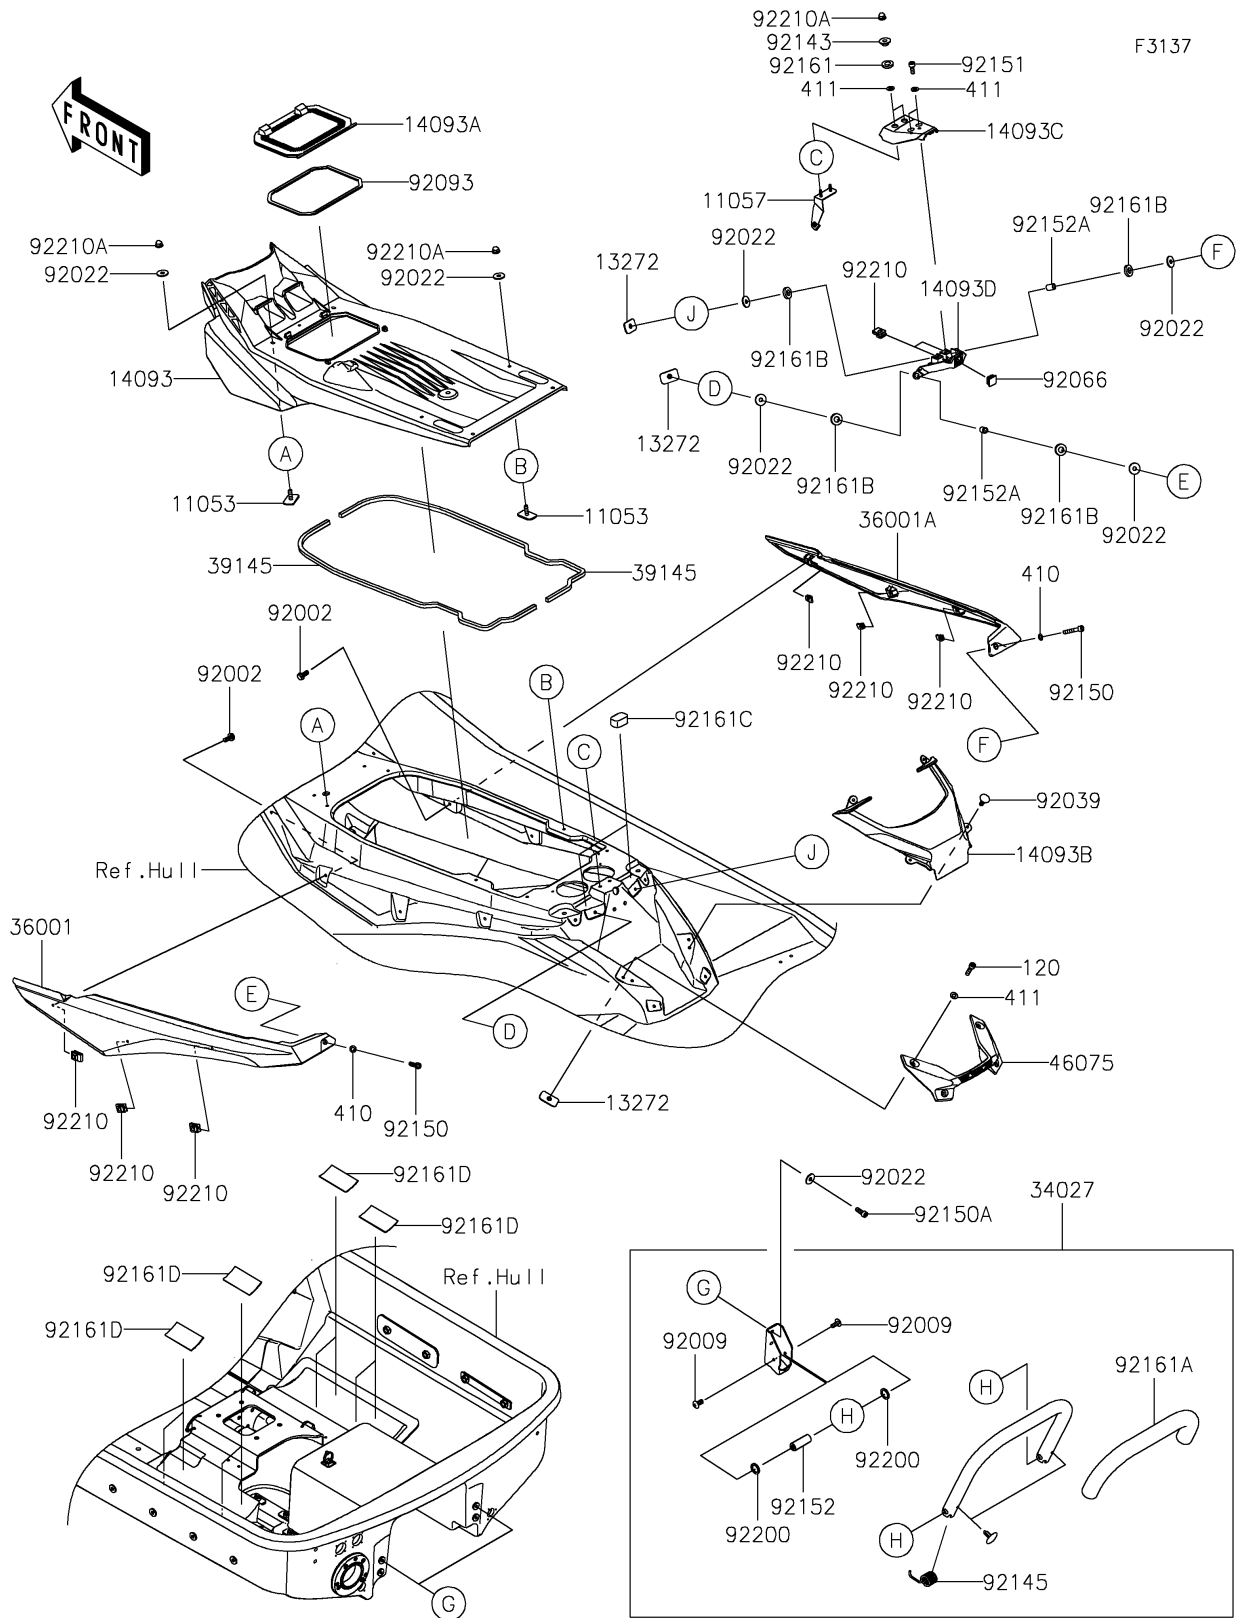

2025 Ultra310X

PARTS DIAGRAM

Hull Rear Fittings