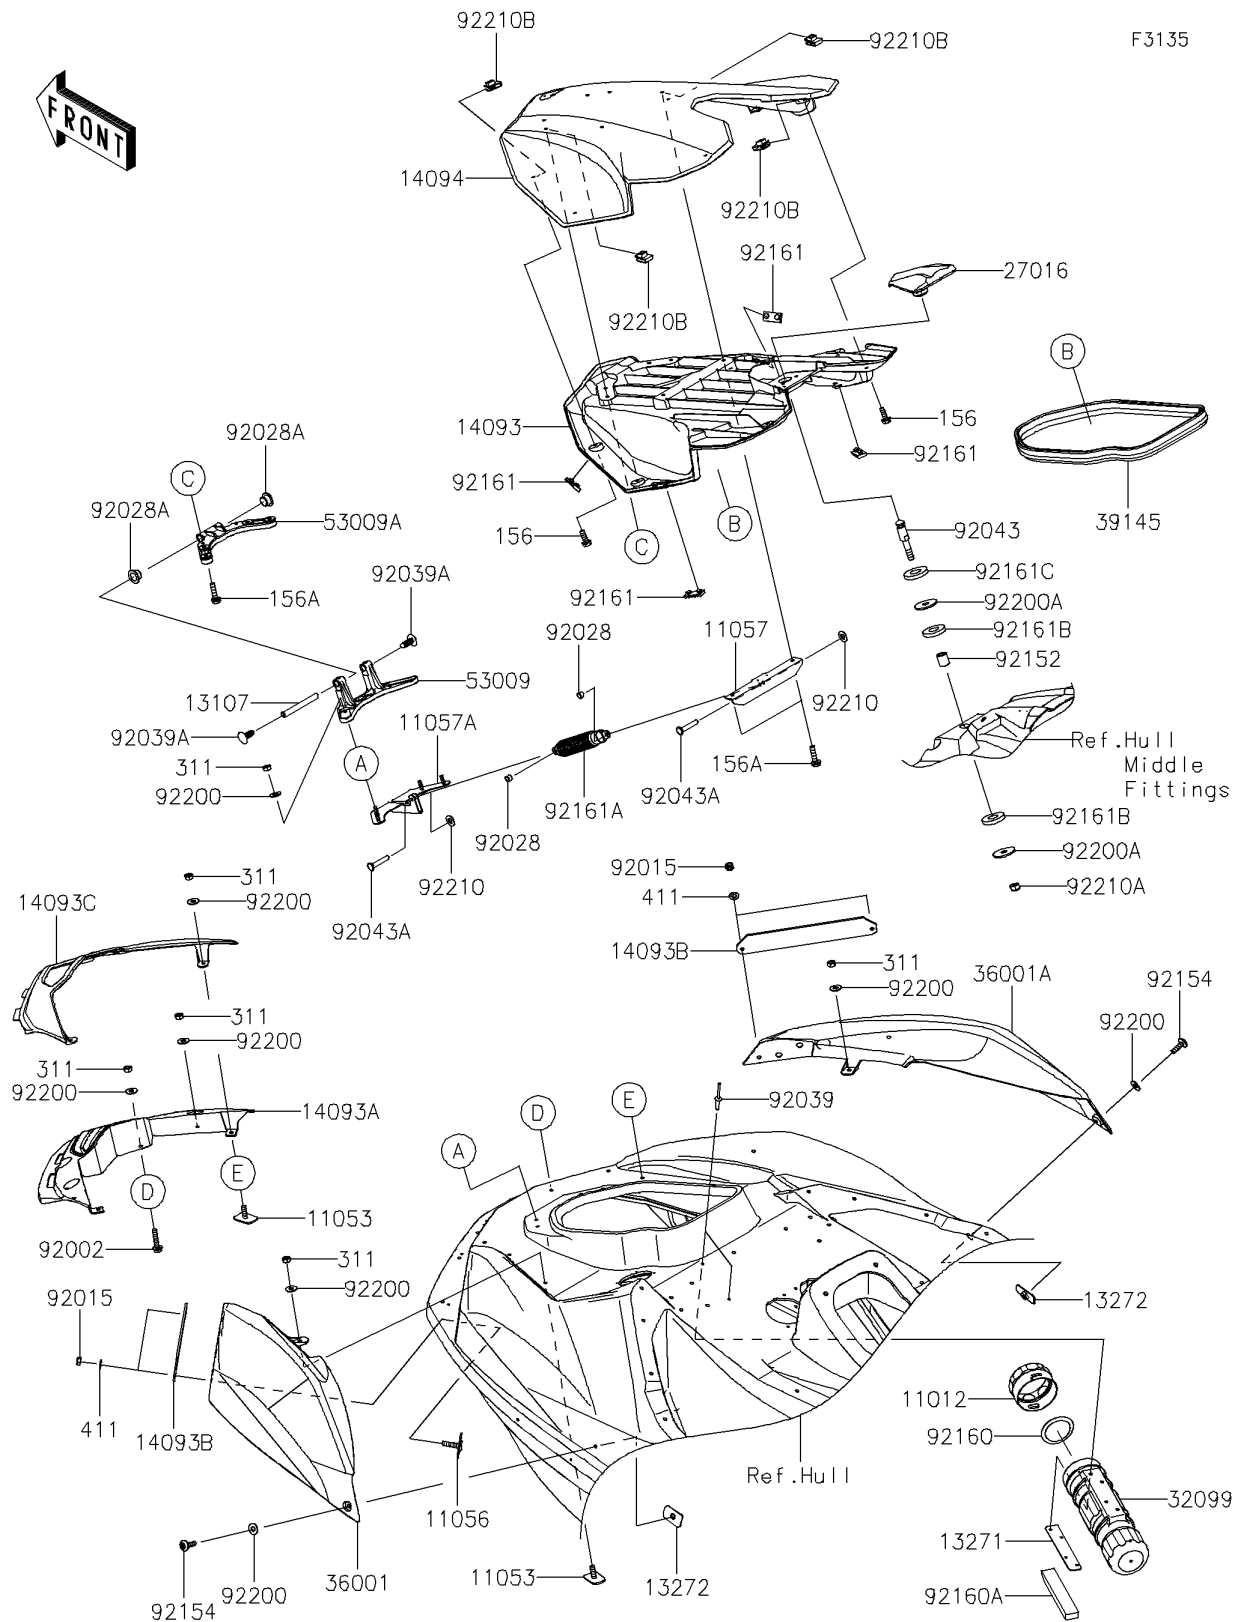

2024 JET SKI® ULTRA® 310X

PARTS DIAGRAM Hull Front Fittings

2024 JET SKI® ULTRA® 310X

PARTS LIST

Hull Front Fittings

ITEM NAME	PART NUMBER	QUANTITY
-----------	-------------	----------