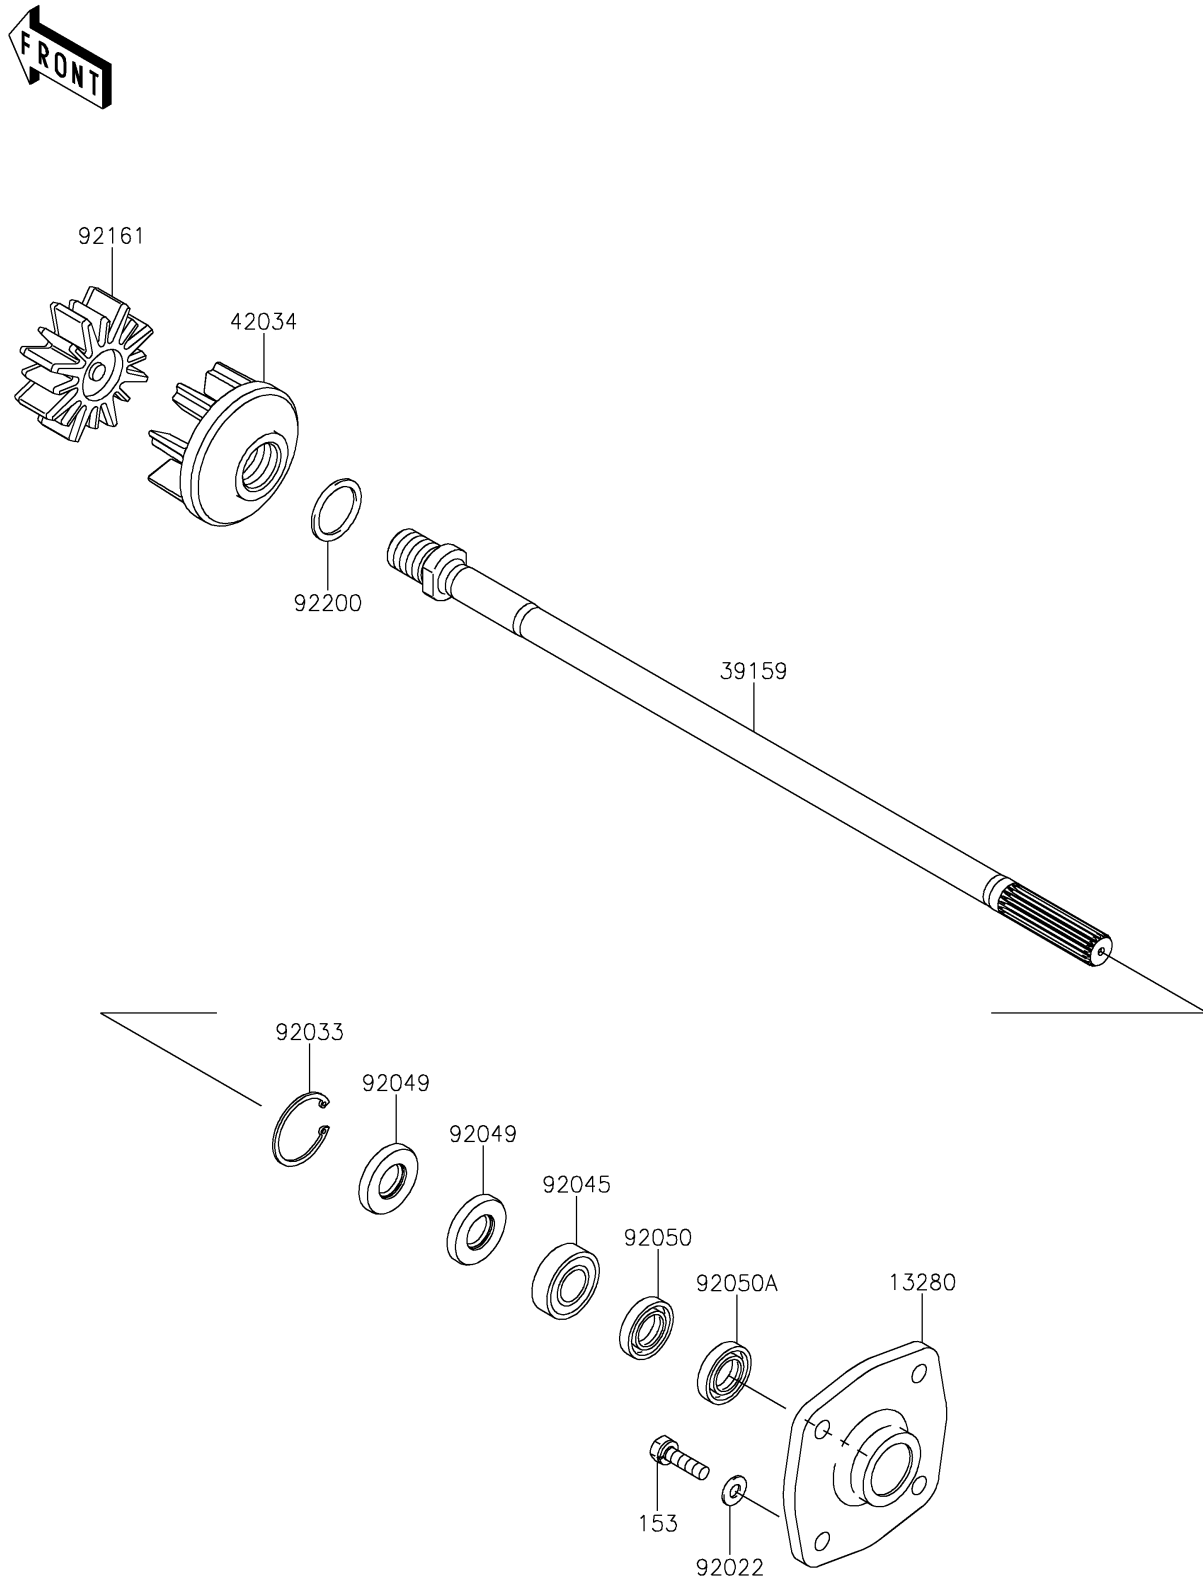

2025 Ultra310X

PARTS DIAGRAM

Drive Shaft

E3134

2025 Ultra310X

PARTS LIST

Drive Shaft

ITEM NAME

PART NUMBER

QUANTITY
