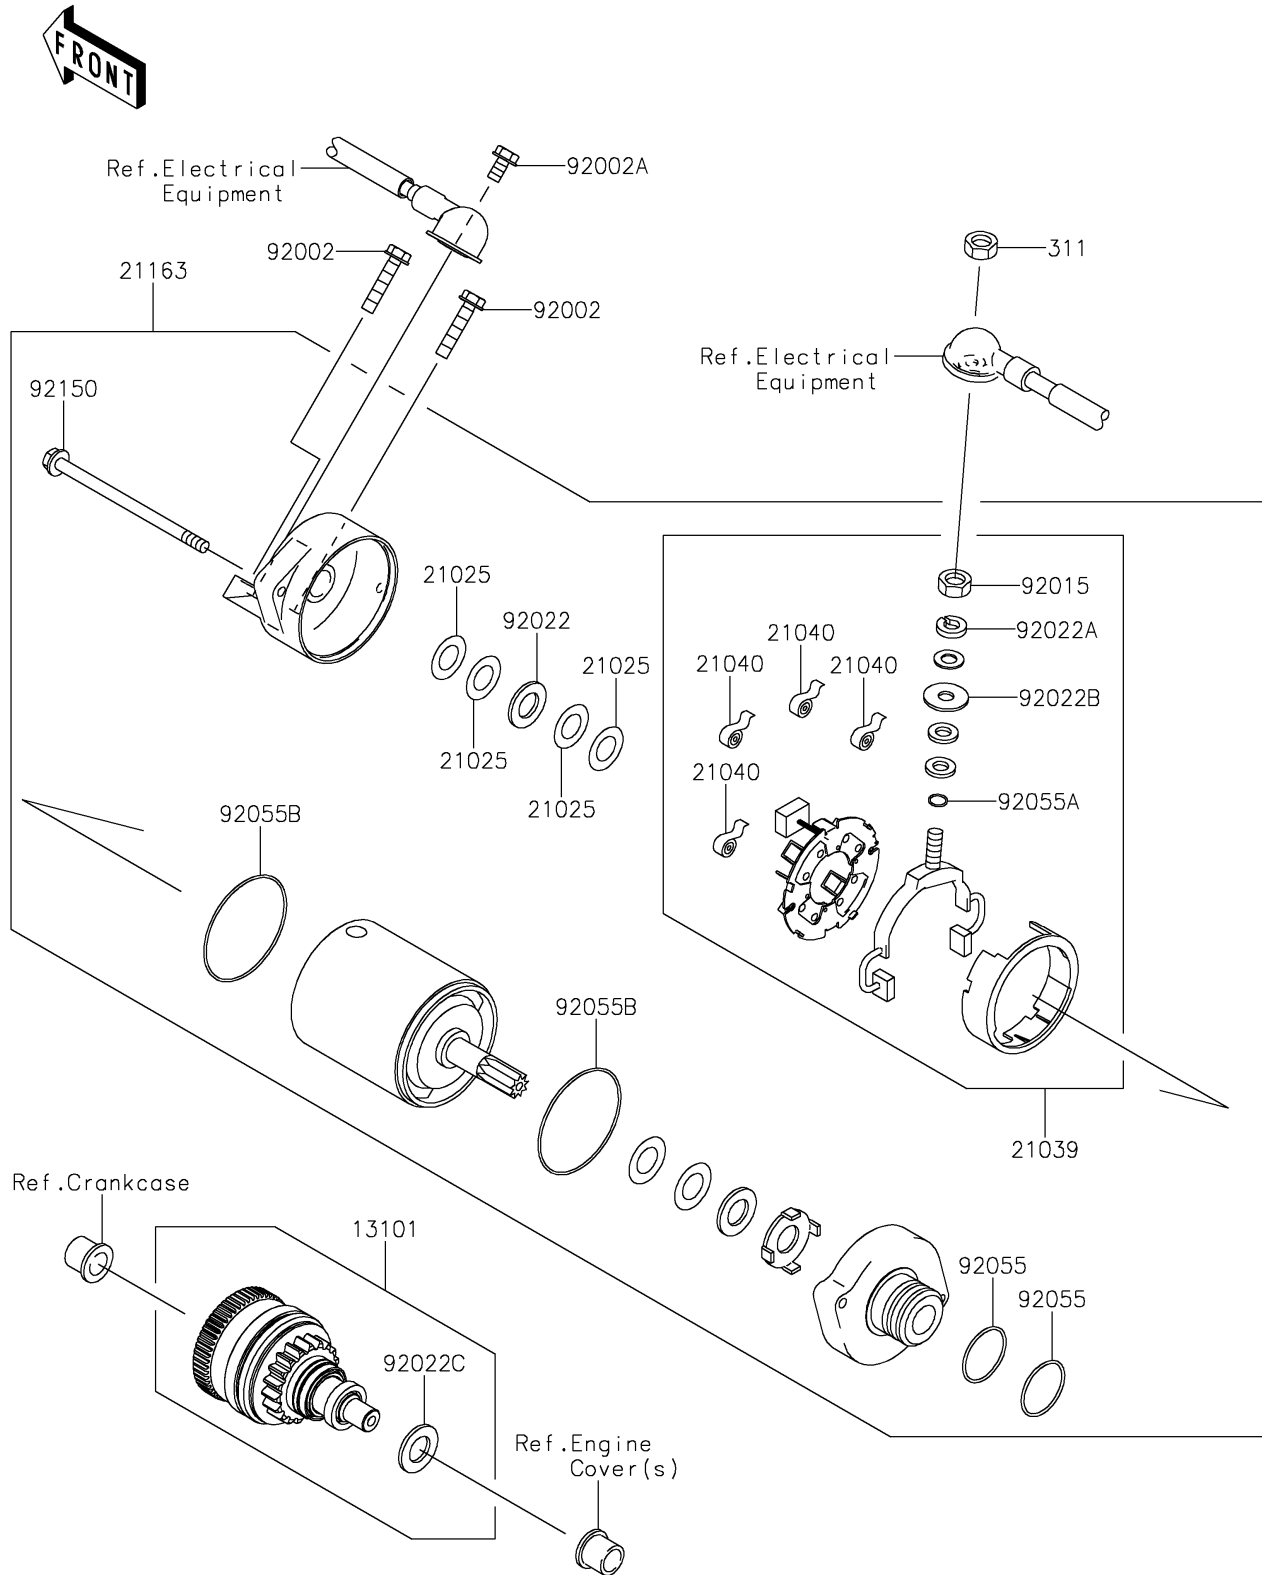

2025 Ultra310X

PARTS DIAGRAM

Starter Motor

E1840

2025 Ultra310X

PARTS LIST

Starter Motor

ITEM NAME

PART NUMBER

QUANTITY
