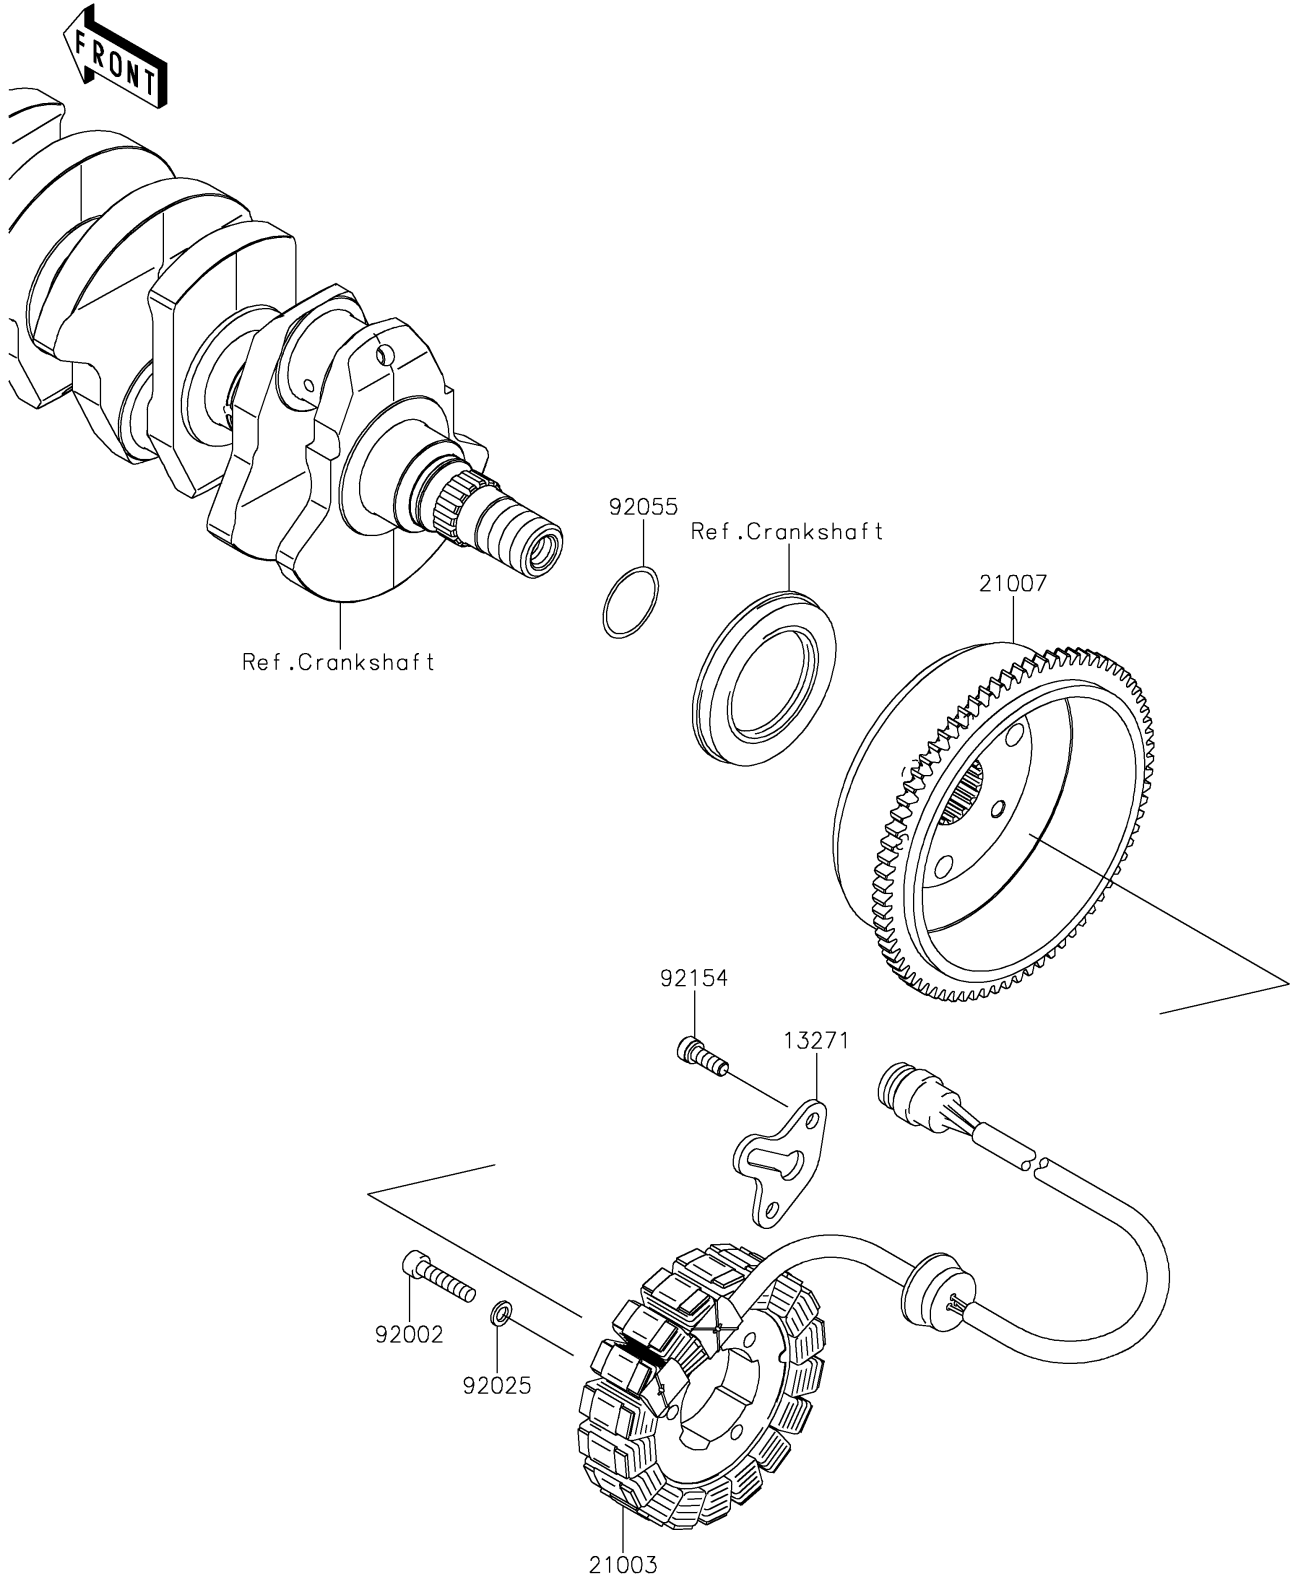

2025 Ultra310X

PARTS DIAGRAM

Generator

E1810

2025 Ultra310X

PARTS LIST

Generator

ITEM NAME	PART NUMBER	QUANTITY
PLATE (Ref # 13271)	13271-3847	1
STATOR (Ref # 21003)	21003-3747	1
ROTOR (Ref # 21007)	21007-3748	1
BOLT,6X28 (Ref # 92002)	92002-1537	3
SHIM,T=1.4 (Ref # 92025)	92025-1502	3
RING-O,27.7X2.4 (Ref # 92055)	92055-1619	1
BOLT,SOCKET,6X16 (Ref # 92154)	92154-3714	2