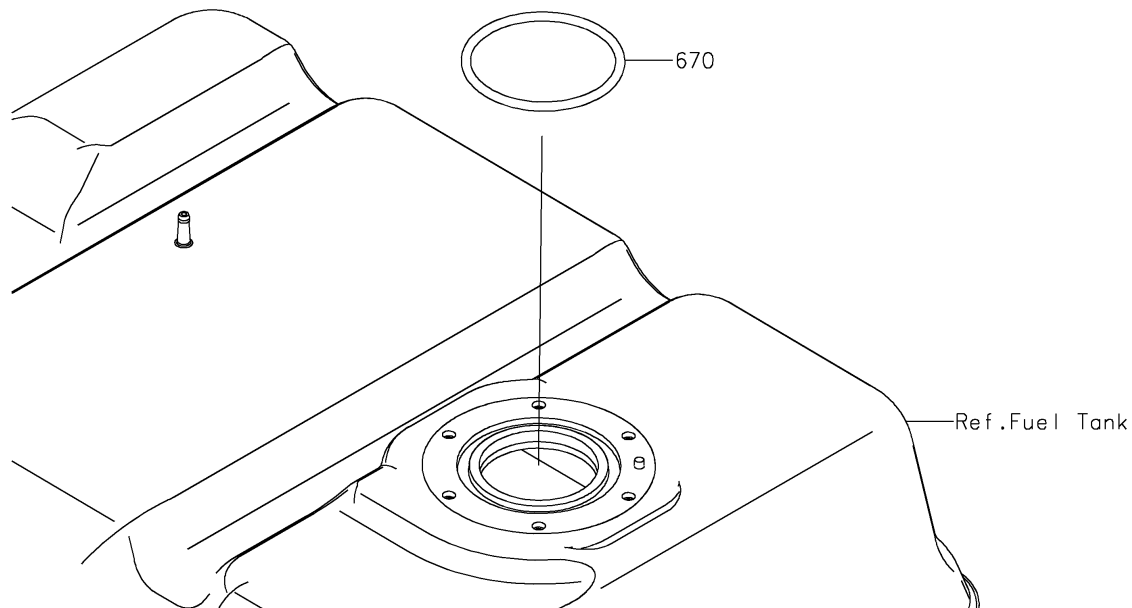

2025 Ultra310X

PARTS DIAGRAM

Fuel Pump

E1520

2025 Ultra310X

PARTS LIST

Fuel Pump

ITEM NAME

PART NUMBER

QUANTITY
