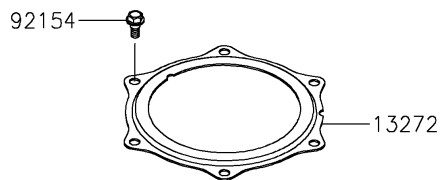

2025 Ultra310X

PARTS DIAGRAM

Fuel Pump

E1520

2025 Ultra310X

PARTS LIST

Fuel Pump

ITEM NAME

PART NUMBER

QUANTITY
