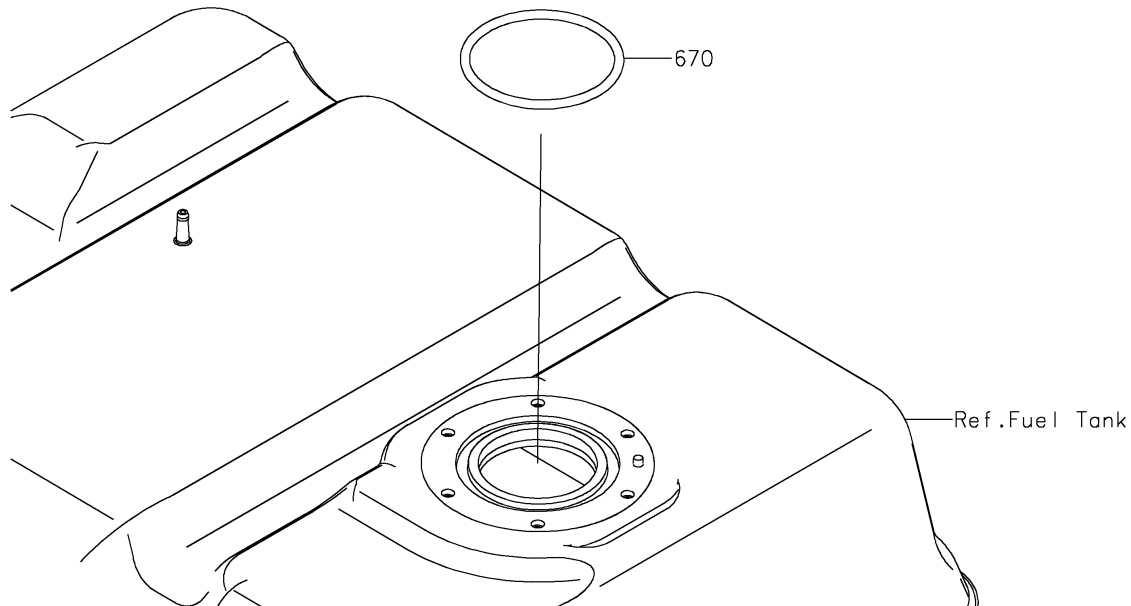

2024 JET SKI® ULTRA® 310X

PARTS DIAGRAM

Fuel Pump

E1520

2024 JET SKI® ULTRA® 310X

PARTS LIST

Fuel Pump

ITEM NAME

PART NUMBER

QUANTITY
