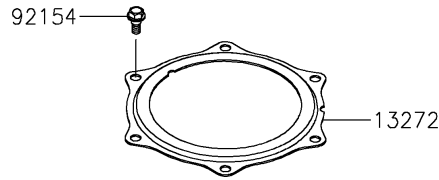

2024 JET SKI® ULTRA® 310X

PARTS DIAGRAM

Fuel Pump

E1520

2024 JET SKI® ULTRA® 310X

PARTS LIST

Fuel Pump

ITEM NAME

PART NUMBER

QUANTITY
