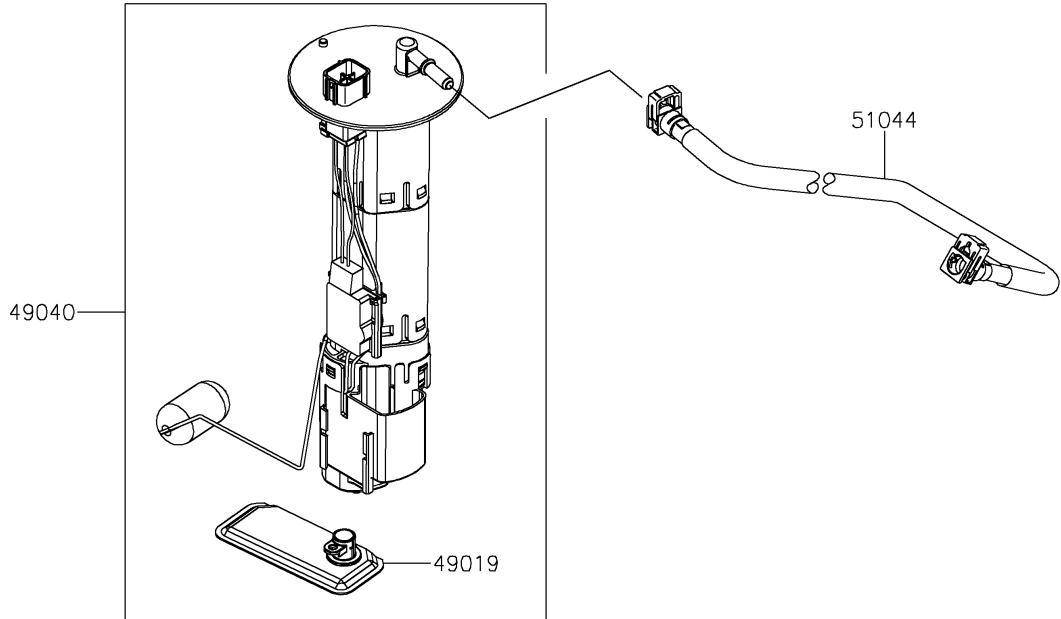

2024 JET SKI® ULTRA® 310X

PARTS DIAGRAM

Fuel Pump

E1520

2024 JET SKI® ULTRA® 310X

PARTS LIST

Fuel Pump

ITEM NAME

PART NUMBER

QUANTITY
