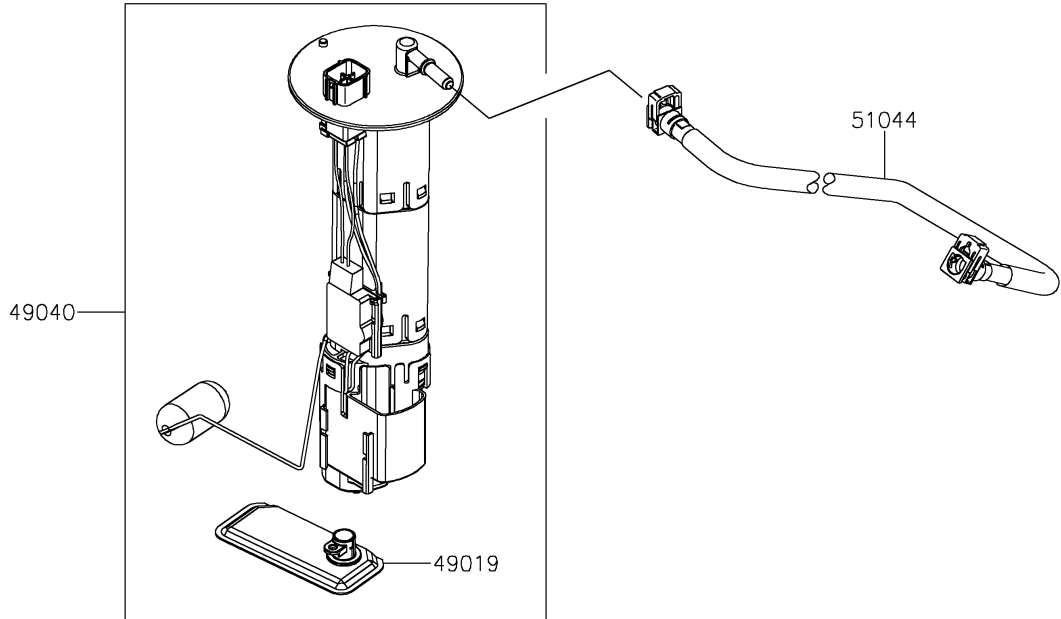

2025 Ultra310X

PARTS DIAGRAM

Fuel Pump

E1520

2025 Ultra310X

PARTS LIST

Fuel Pump

ITEM NAME	PART NUMBER	QUANTITY
PLATE (Ref # 13272)	13272-2589	1
FILTER-FUEL (Ref # 49019)	49019-0034	1
PUMP-FUEL (Ref # 49040)	49040-0807	1
TUBE-ASSY (Ref # 51044)	51044-1244	1
CHAMBER-FUEL (Ref # 51072)	51072-0008	1
BOLT,FUEL PUMP (Ref # 92154)	92154-3856	6
O RING (Ref # 670)	670E5090	1