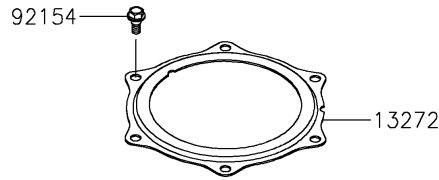

2025 Ultra310X

PARTS DIAGRAM

Fuel Pump

E1520

2025 Ultra310X

PARTS LIST

Fuel Pump

ITEM NAME	PART NUMBER	QUANTITY
PLATE (Ref # 13272)	13272-2589	1
FILTER-FUEL (Ref # 49019)	49019-0034	1
PUMP-FUEL (Ref # 49040)	49040-0807	1
TUBE-ASSY (Ref # 51044)	51044-1244	1
CHAMBER-FUEL (Ref # 51072)	51072-0008	1
BOLT,FUEL PUMP (Ref # 92154)	92154-3856	6
O RING (Ref # 670)	670E5090	1