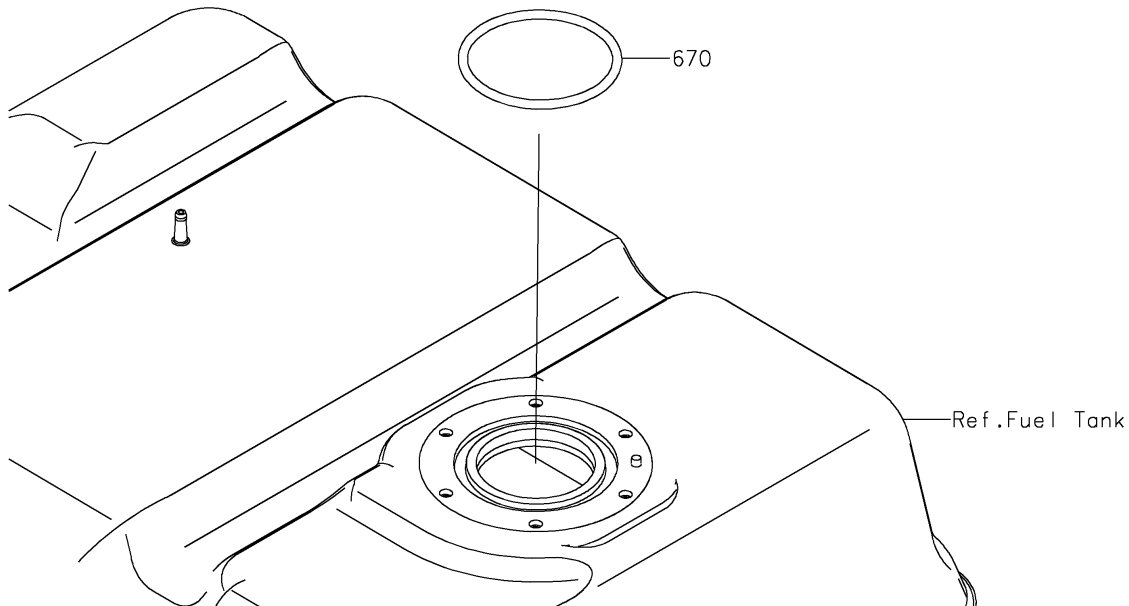

2025 Ultra310X

PARTS DIAGRAM

Fuel Pump

E1520

2025 Ultra310X

PARTS LIST

Fuel Pump

ITEM NAME	PART NUMBER	QUANTITY
PLATE (Ref # 13272)	13272-2589	1
FILTER-FUEL (Ref # 49019)	49019-0034	1
PUMP-FUEL (Ref # 49040)	49040-0807	1
TUBE-ASSY (Ref # 51044)	51044-1244	1
CHAMBER-FUEL (Ref # 51072)	51072-0008	1
BOLT,FUEL PUMP (Ref # 92154)	92154-3856	6
O RING (Ref # 670)	670E5090	1