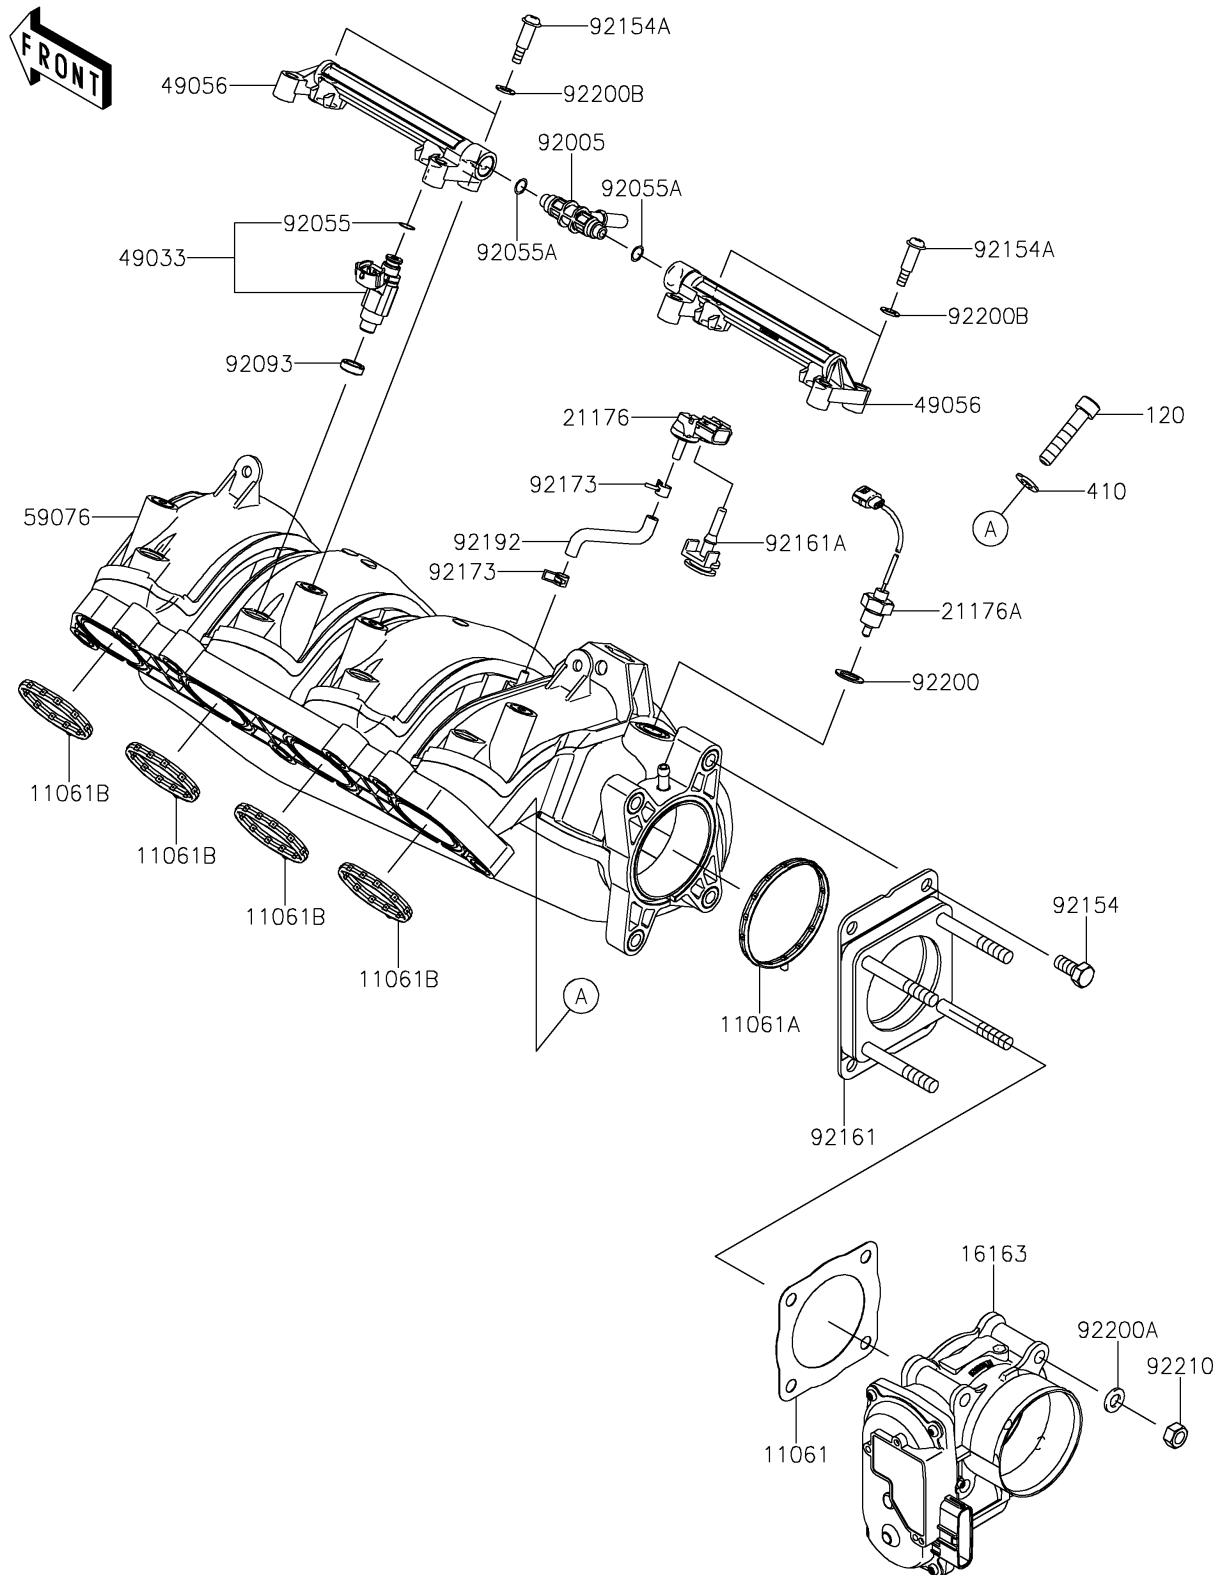

2024 JET SKI® ULTRA® 310X

PARTS DIAGRAM

Throttle

E1510

2024 JET SKI® ULTRA® 310X

PARTS LIST

Throttle

ITEM NAME

PART NUMBER

QUANTITY
