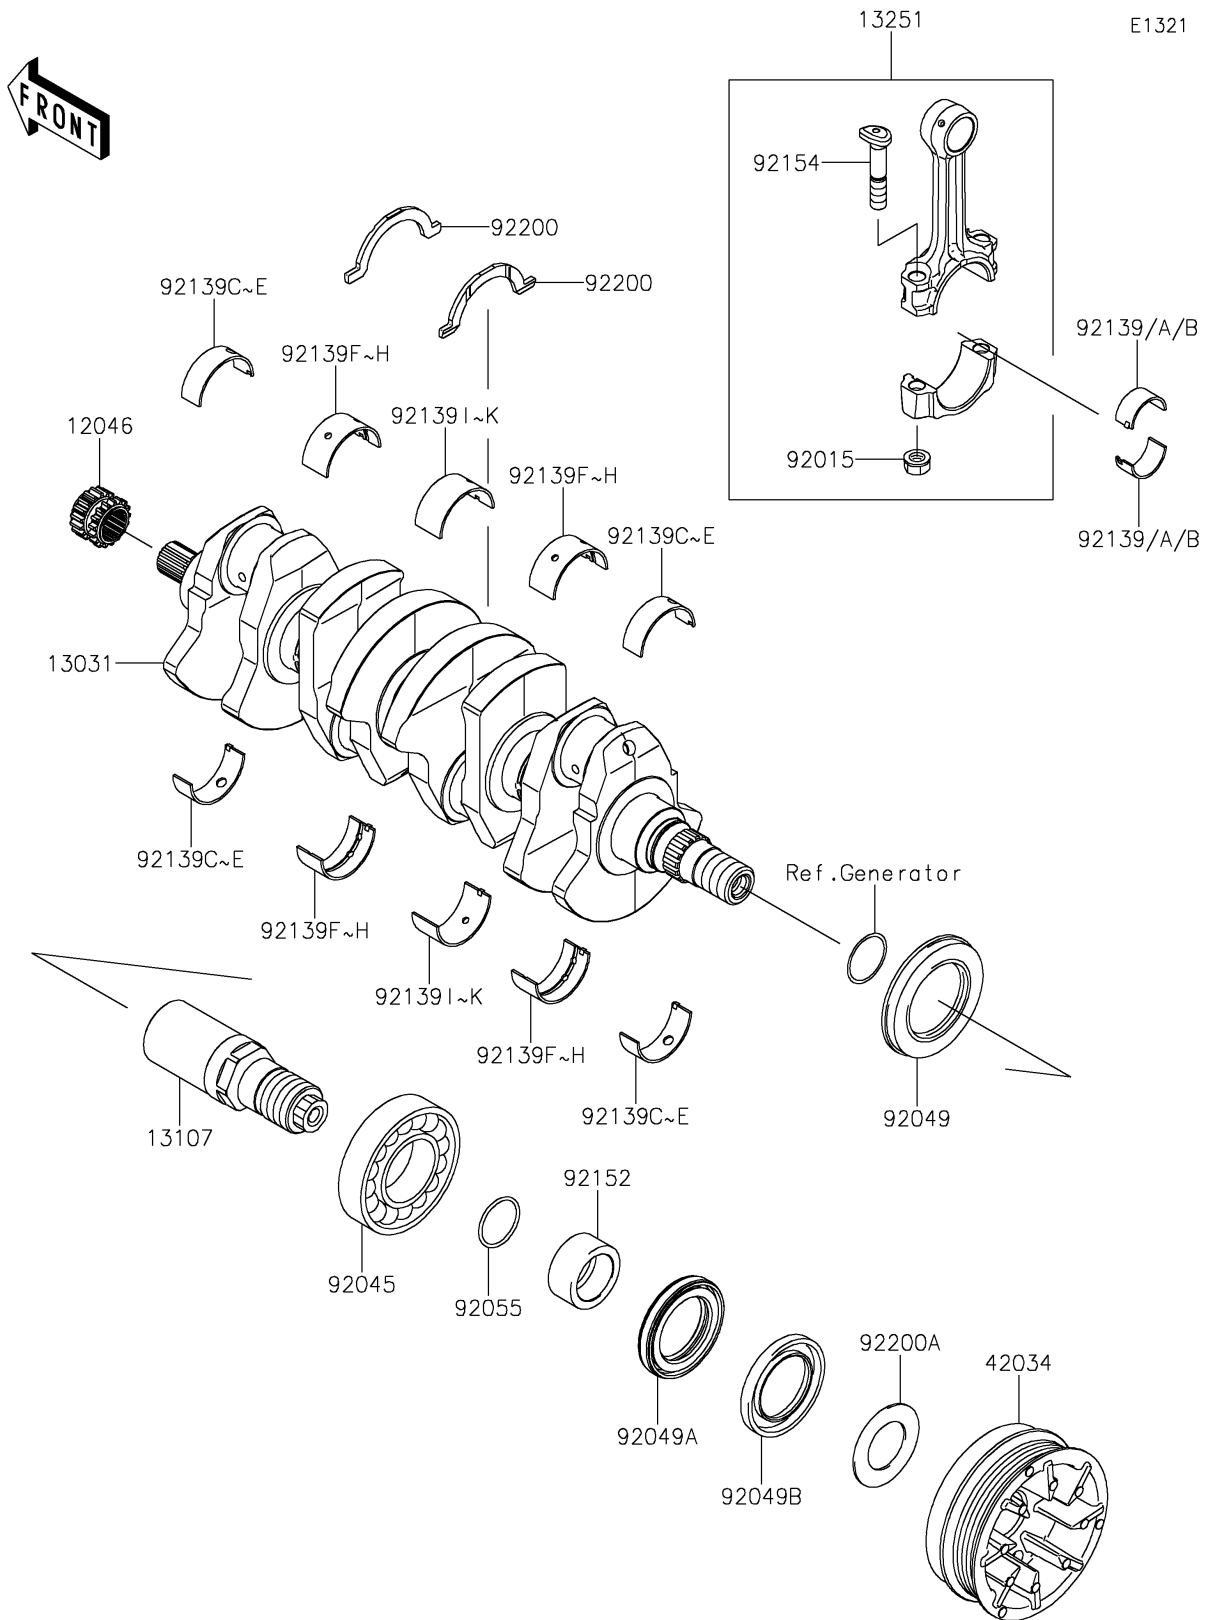

2025 Ultra310X

PARTS DIAGRAM

Crankshaft

2025 Ultra310X

PARTS LIST

Crankshaft

ITEM NAME	PART NUMBER	QUANTITY
SPROCKET,17T (Ref # 12046)	12046-3711	1
CRANKSHAFT-COMP (Ref # 13031)	13031-0969	1
SHAFT (Ref # 13107)	13107-3810	1
ROD-ASSY-CONNECTING,I (Ref # 13251)	13251-3703-II	4
COUPLING (Ref # 42034)	42034-3723	1
NUT,CONNECTING ROD (Ref # 92015)	92015-1559	8
BEARING-BALL,6208ZZ AS2S (Ref # 92045)	92045-3739	1
SEAL-OIL,SD347626LHS (Ref # 92049)	92049-3736	1
SEAL-OIL,FPJ740628.5ZS (Ref # 92049A)	92049-3737	1
SEAL-OIL,S40626NS (Ref # 92049B)	92049-3738	1
RING-O,27.7X2.4 (Ref # 92055)	92055-091	1
BUSHING,CONNECTING ROD,GREEN (Ref # 92139)	92139-0722	8
BUSHING,CONNECTING ROD,YELLOW (Ref # 92139A)	92139-0723	AR
BUSHING,CONNECTING ROD,PINK (Ref # 92139B)	92139-0724	AR
BUSHING,CRANKSHAFT,#1,GREEN (Ref # 92139C)	92139-1118	4
BUSHING,CRANKSHAFT,#1,YEL (Ref # 92139D)	92139-1119	AR
BUSHING,CRANKSHAFT,#1,PINK (Ref # 92139E)	92139-1120	AR
BUSHING,CRANKSHAFT,#2,GREEN (Ref # 92139F)	92139-1121	4
BUSHING,CRANKSHAFT,#2,YEL (Ref # 92139G)	92139-1122	AR
BUSHING,CRANKSHAFT,#2,PINK (Ref # 92139H)	92139-1123	AR
BUSHING,CRANKSHAFT,#3,GREEN (Ref # 92139I)	92139-1124	2
BUSHING,CRANKSHAFT,#3,YELLOW (Ref # 92139J)	92139-1125	AR
BUSHING,CRANKSHAFT,#3,PINK (Ref # 92139K)	92139-1126	AR
COLLAR,30X40X18 (Ref # 92152)	92152-3759	1
BOLT,CONNECTING ROD,9MM (Ref # 92154)	92154-3720	8
WASHER (Ref # 92200)	92200-3789	2
WASHER,30.5X52X1.5 (Ref # 92200A)	92200-3808	1