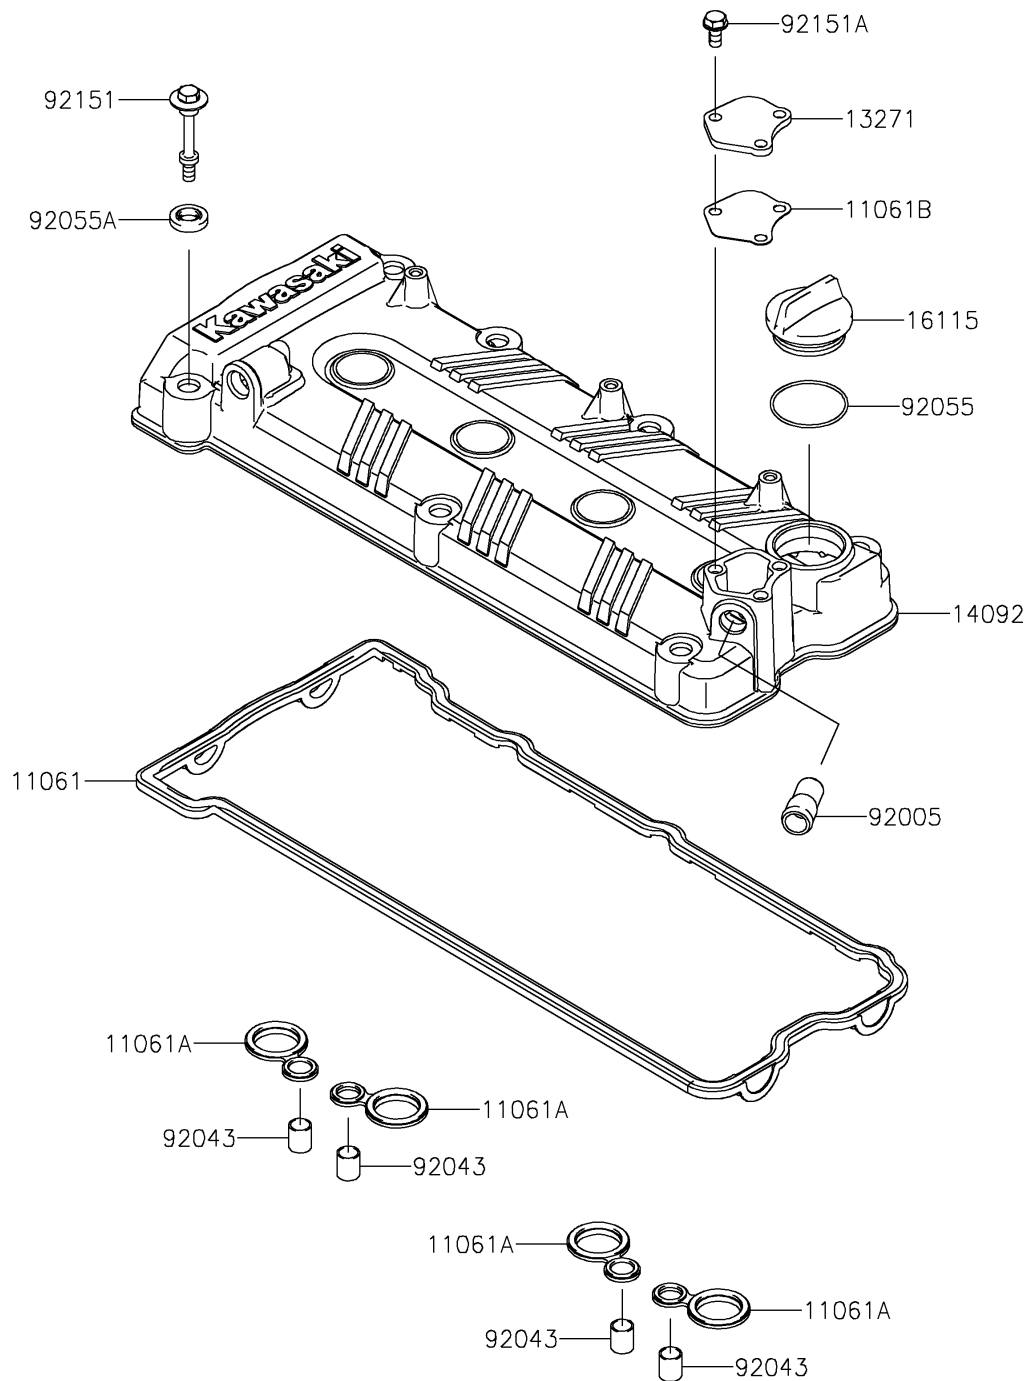

2024 JET SKI® ULTRA® 310X

PARTS DIAGRAM Cylinder Head Cover

E1112

2024 JET SKI® ULTRA® 310X

PARTS LIST

Cylinder Head Cover

ITEM NAME

PART NUMBER

QUANTITY
