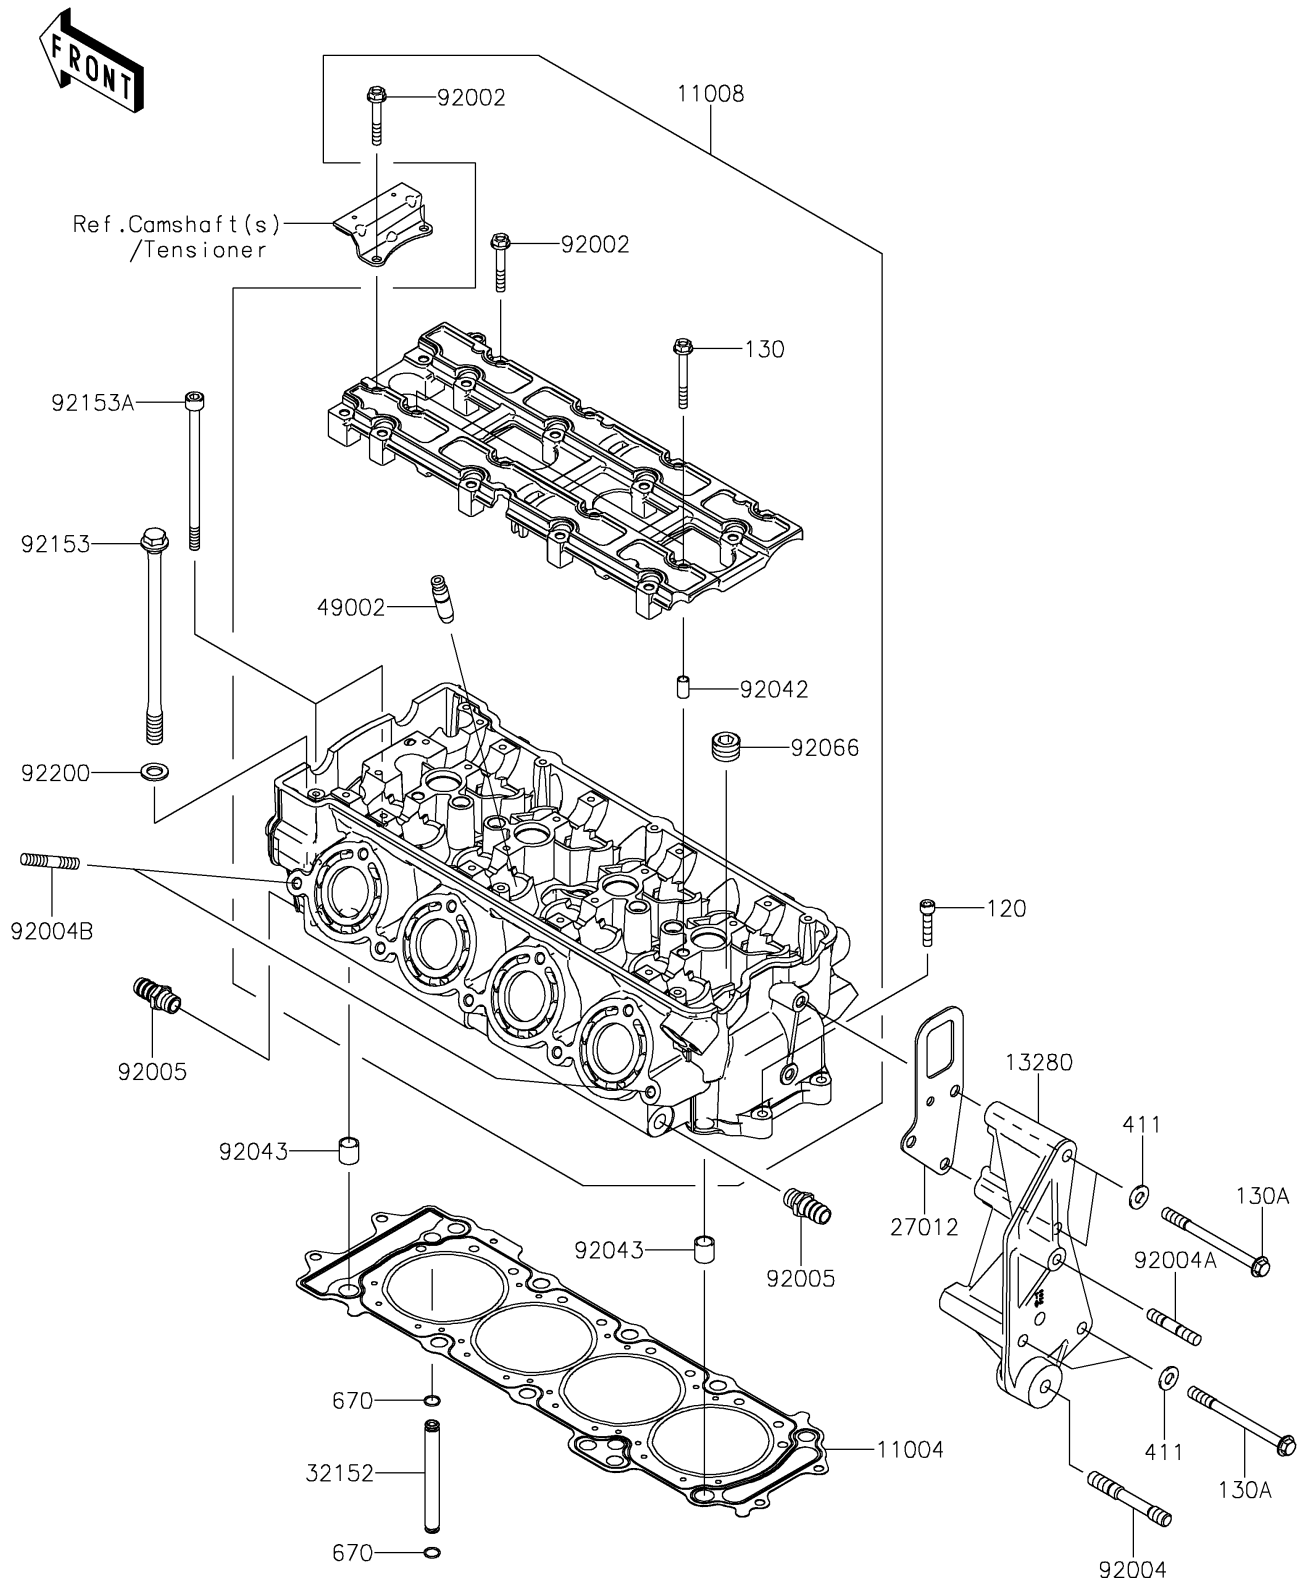

2024 JET SKI® ULTRA® 310X

PARTS DIAGRAM

Cylinder Head

E1111

2024 JET SKI® ULTRA® 310X

PARTS LIST

Cylinder Head

ITEM NAME

PART NUMBER

QUANTITY
