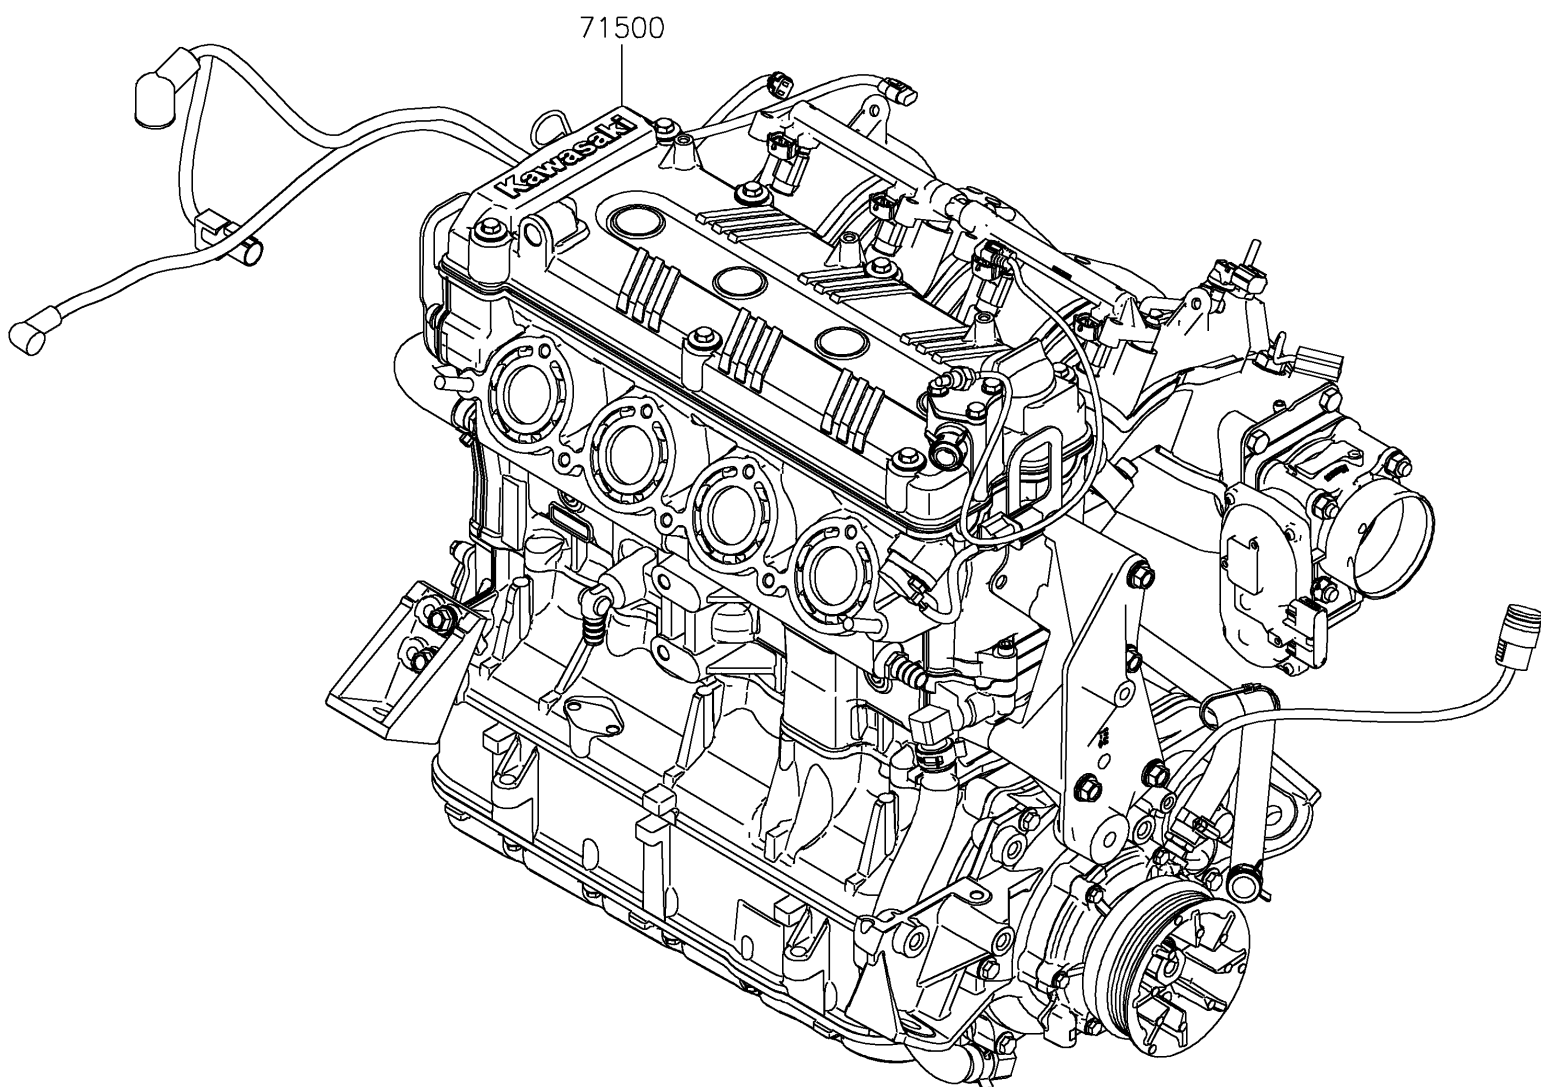

# 2024 JET SKI® ULTRA® 310LX

**Kawasaki**  
Let the Good Times Roll®

## PARTS DIAGRAM

Engine Assembly(Only USA, CAN and PHL)

F3890

# 2024 JET SKI® ULTRA® 310LX

## PARTS LIST

Engine Assembly(Only USA, CAN and PHL)

**ITEM NAME**

**PART NUMBER**

**QUANTITY**

---