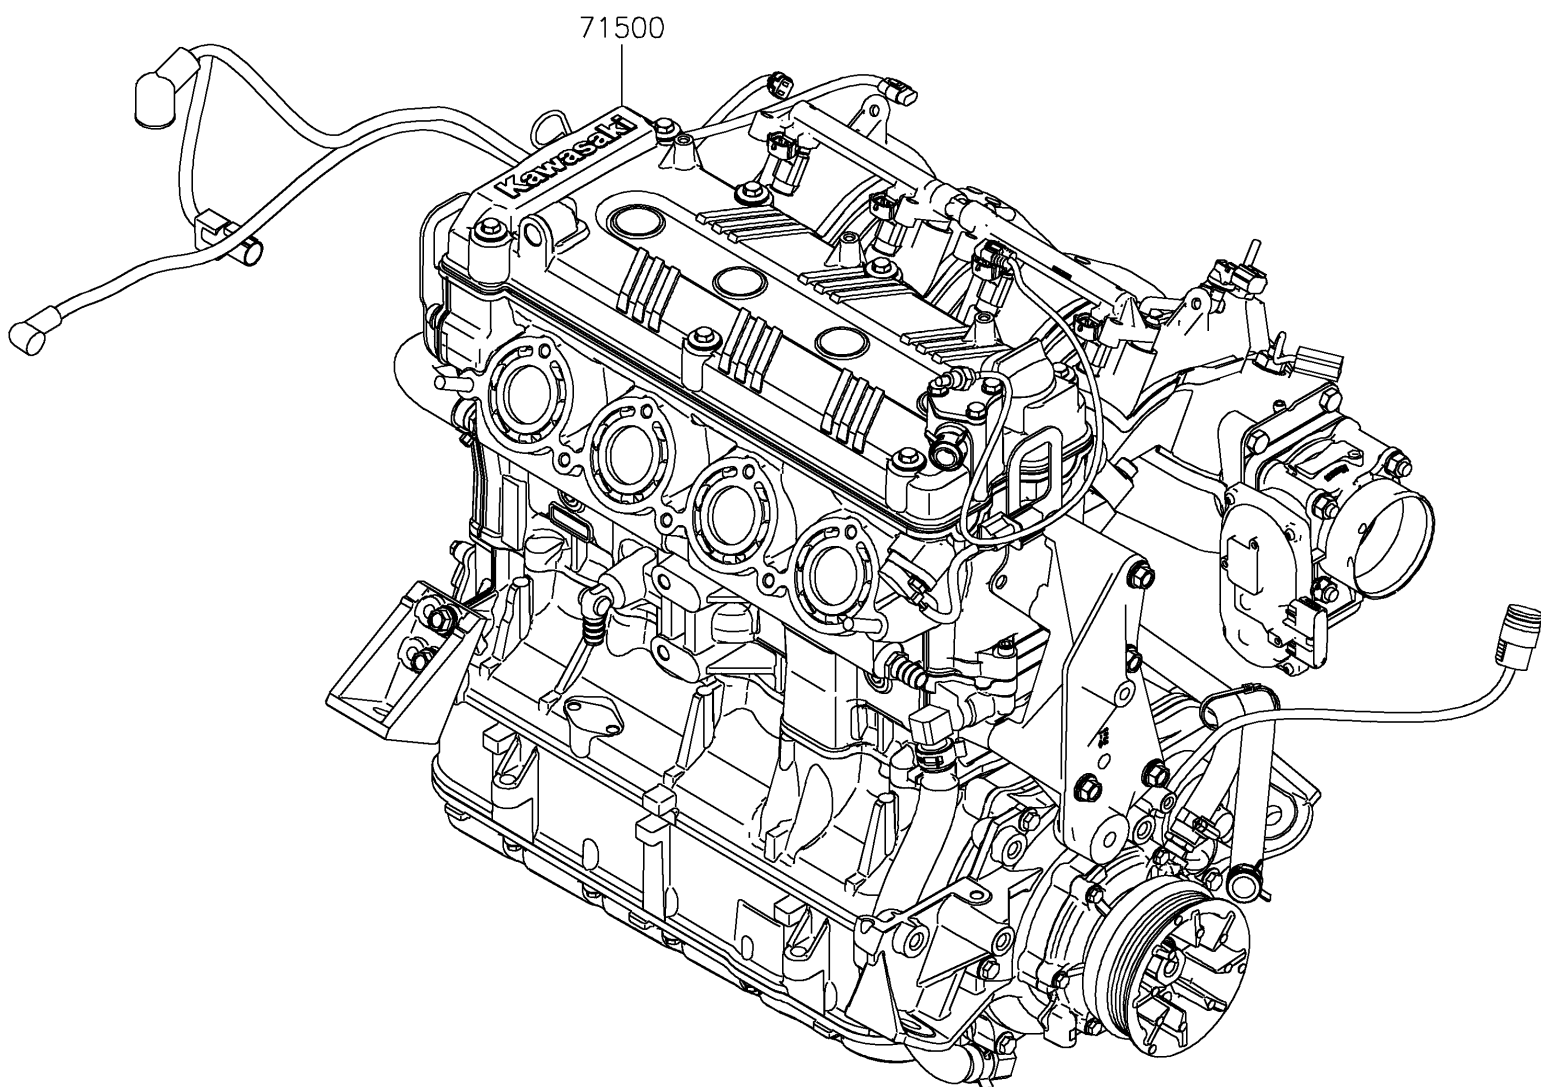

2024 JET SKI® ULTRA® 310LX

Kawasaki
Let the Good Times Roll®

PARTS DIAGRAM

Engine Assembly(Only USA, CAN and PHL)

F3890

2024 JET SKI® ULTRA® 310LX

PARTS LIST

Engine Assembly(Only USA, CAN and PHL)

ITEM NAME

PART NUMBER

QUANTITY
