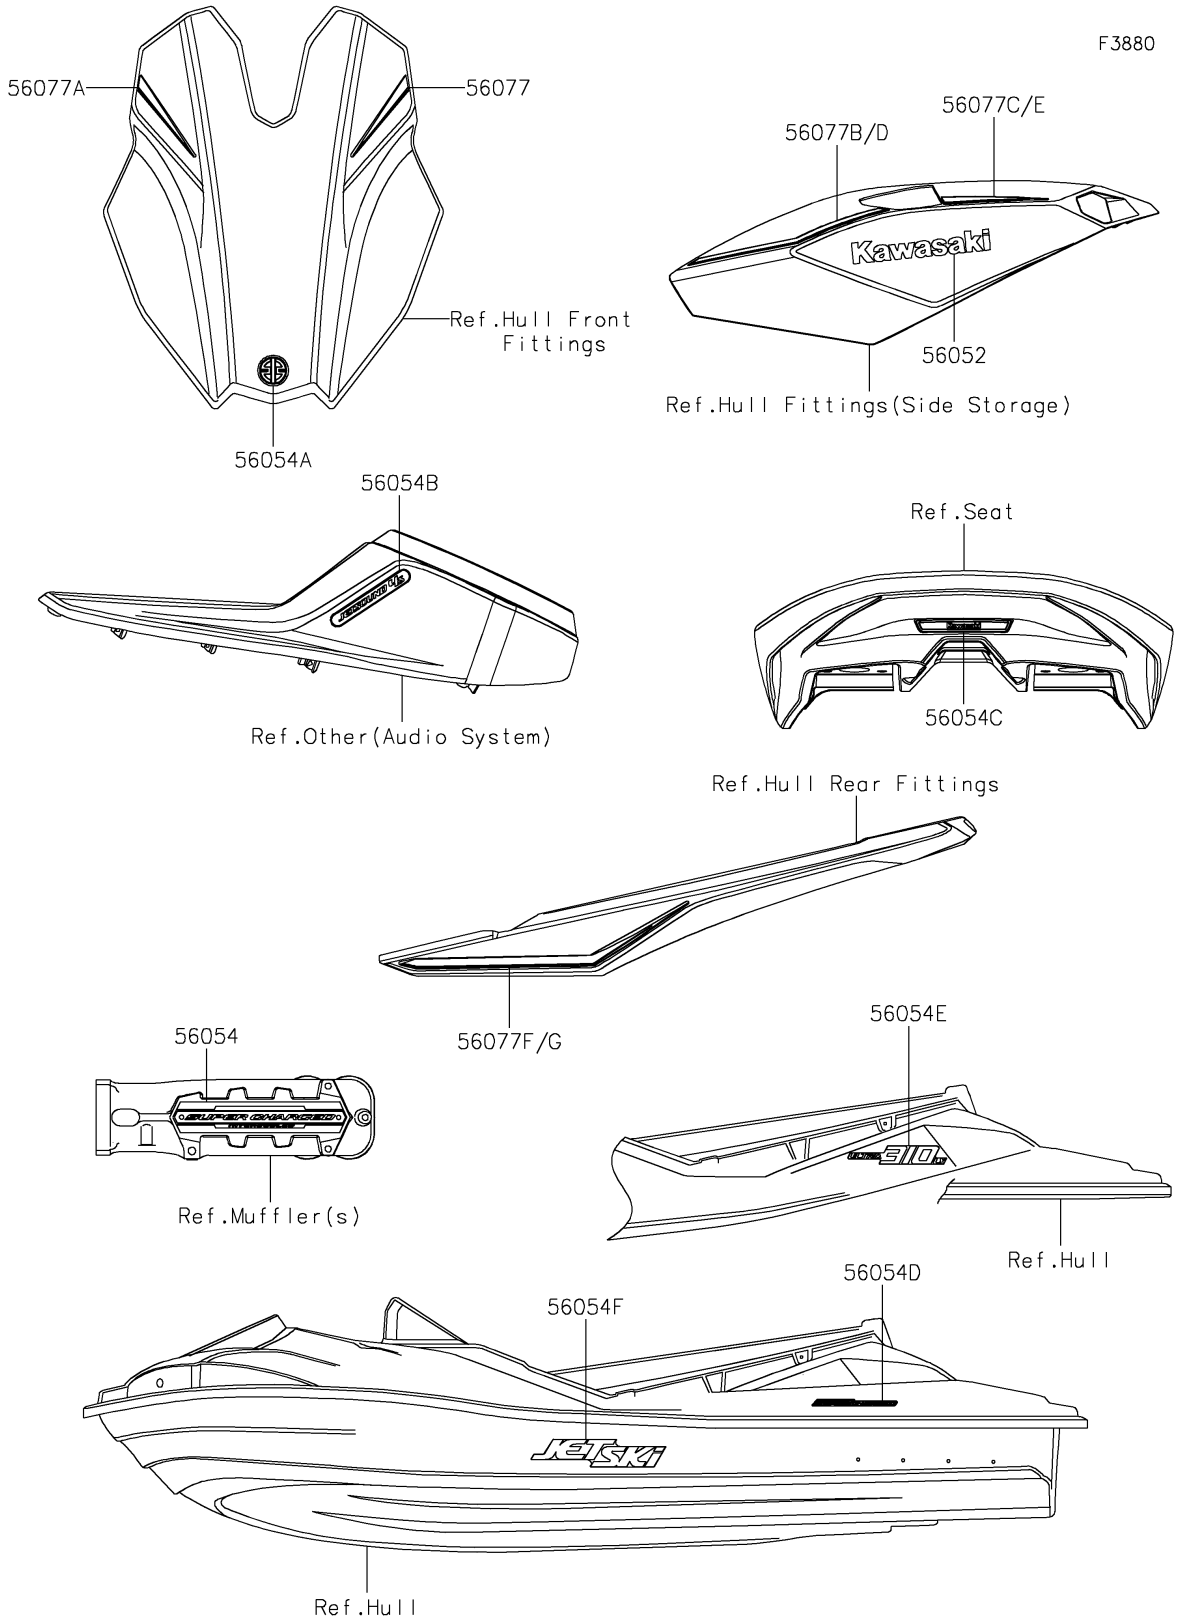

2024 JET SKI® ULTRA® 310LX

PARTS DIAGRAM

Decals

2024 JET SKI® ULTRA® 310LX

PARTS LIST

Decals

ITEM NAME

PART NUMBER

QUANTITY
